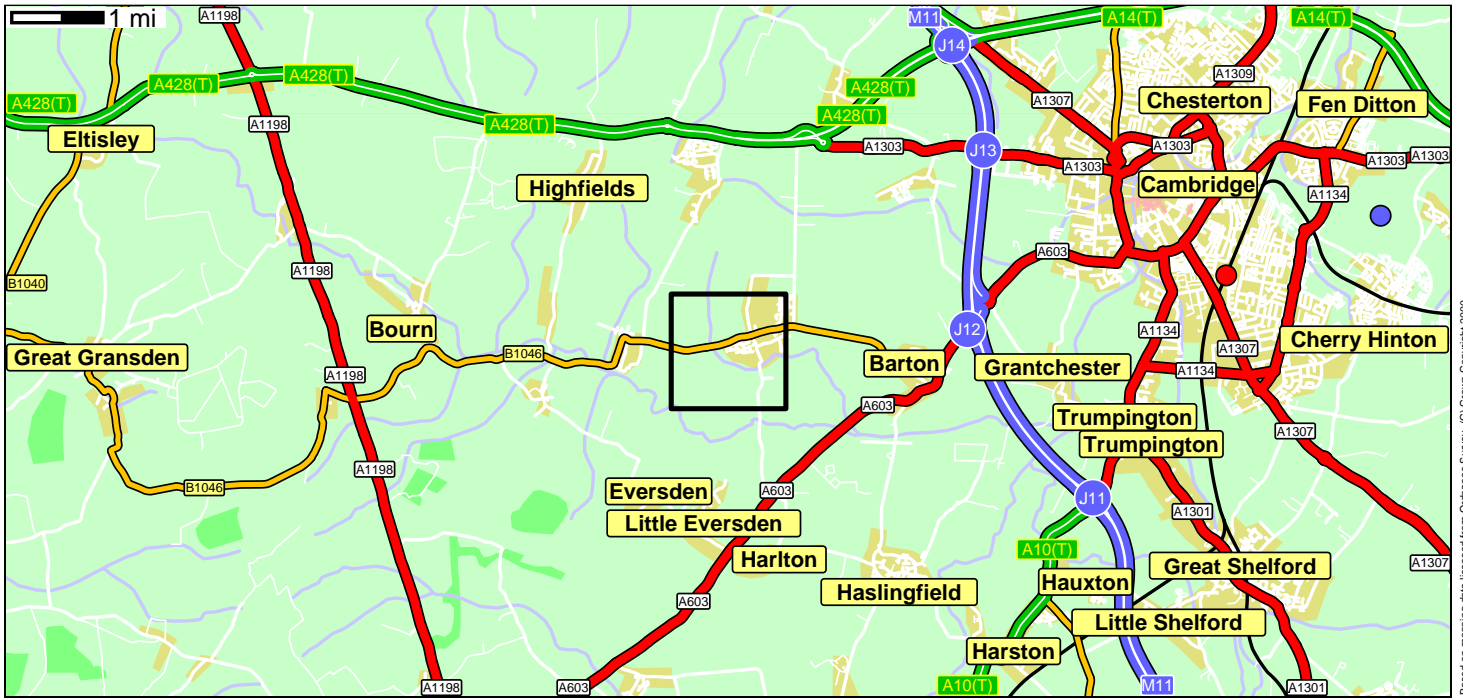

15 Kentings
Comberton
Cambridge
Cambridgeshire
CB3 7DT