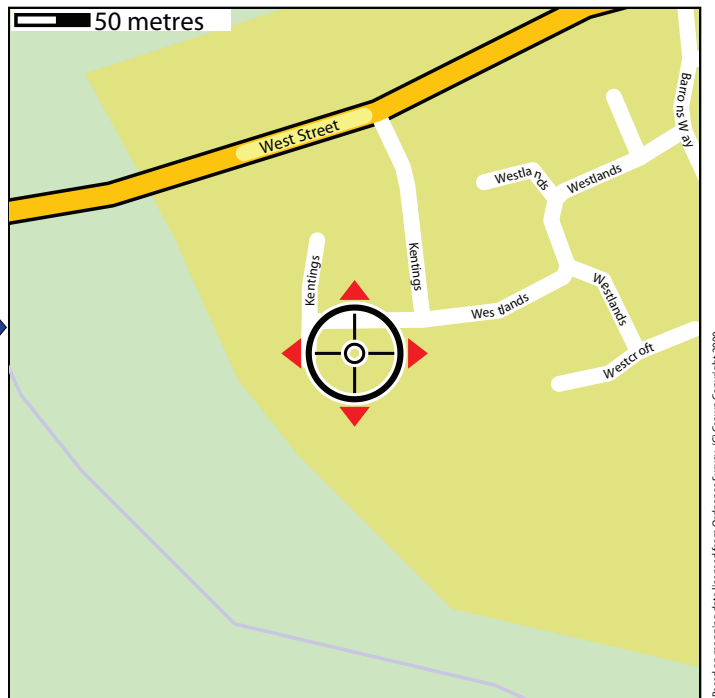

15 Kentings
Comberton
Cambridge
Cambridgeshire
CB23 7DT

A location web service at: www.knowheremaps.com
The Knowhere Maps site uses Laser-Scan's map server engine.