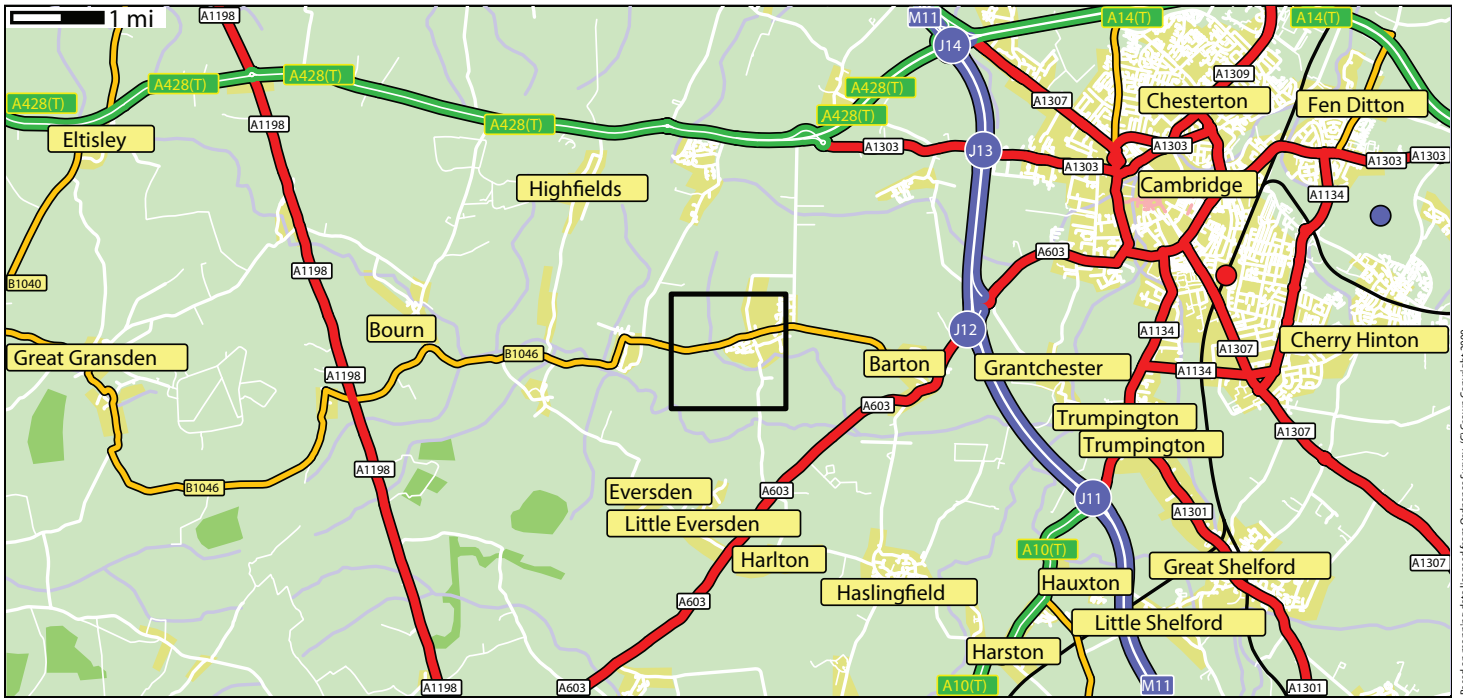

15 Kentings
Comberton
Cambridge
Cambridgeshire
CB23 7DT

A location web service at: www.knowheremaps.com
The Knowhere Maps site uses Laser-Scan's map server engine.