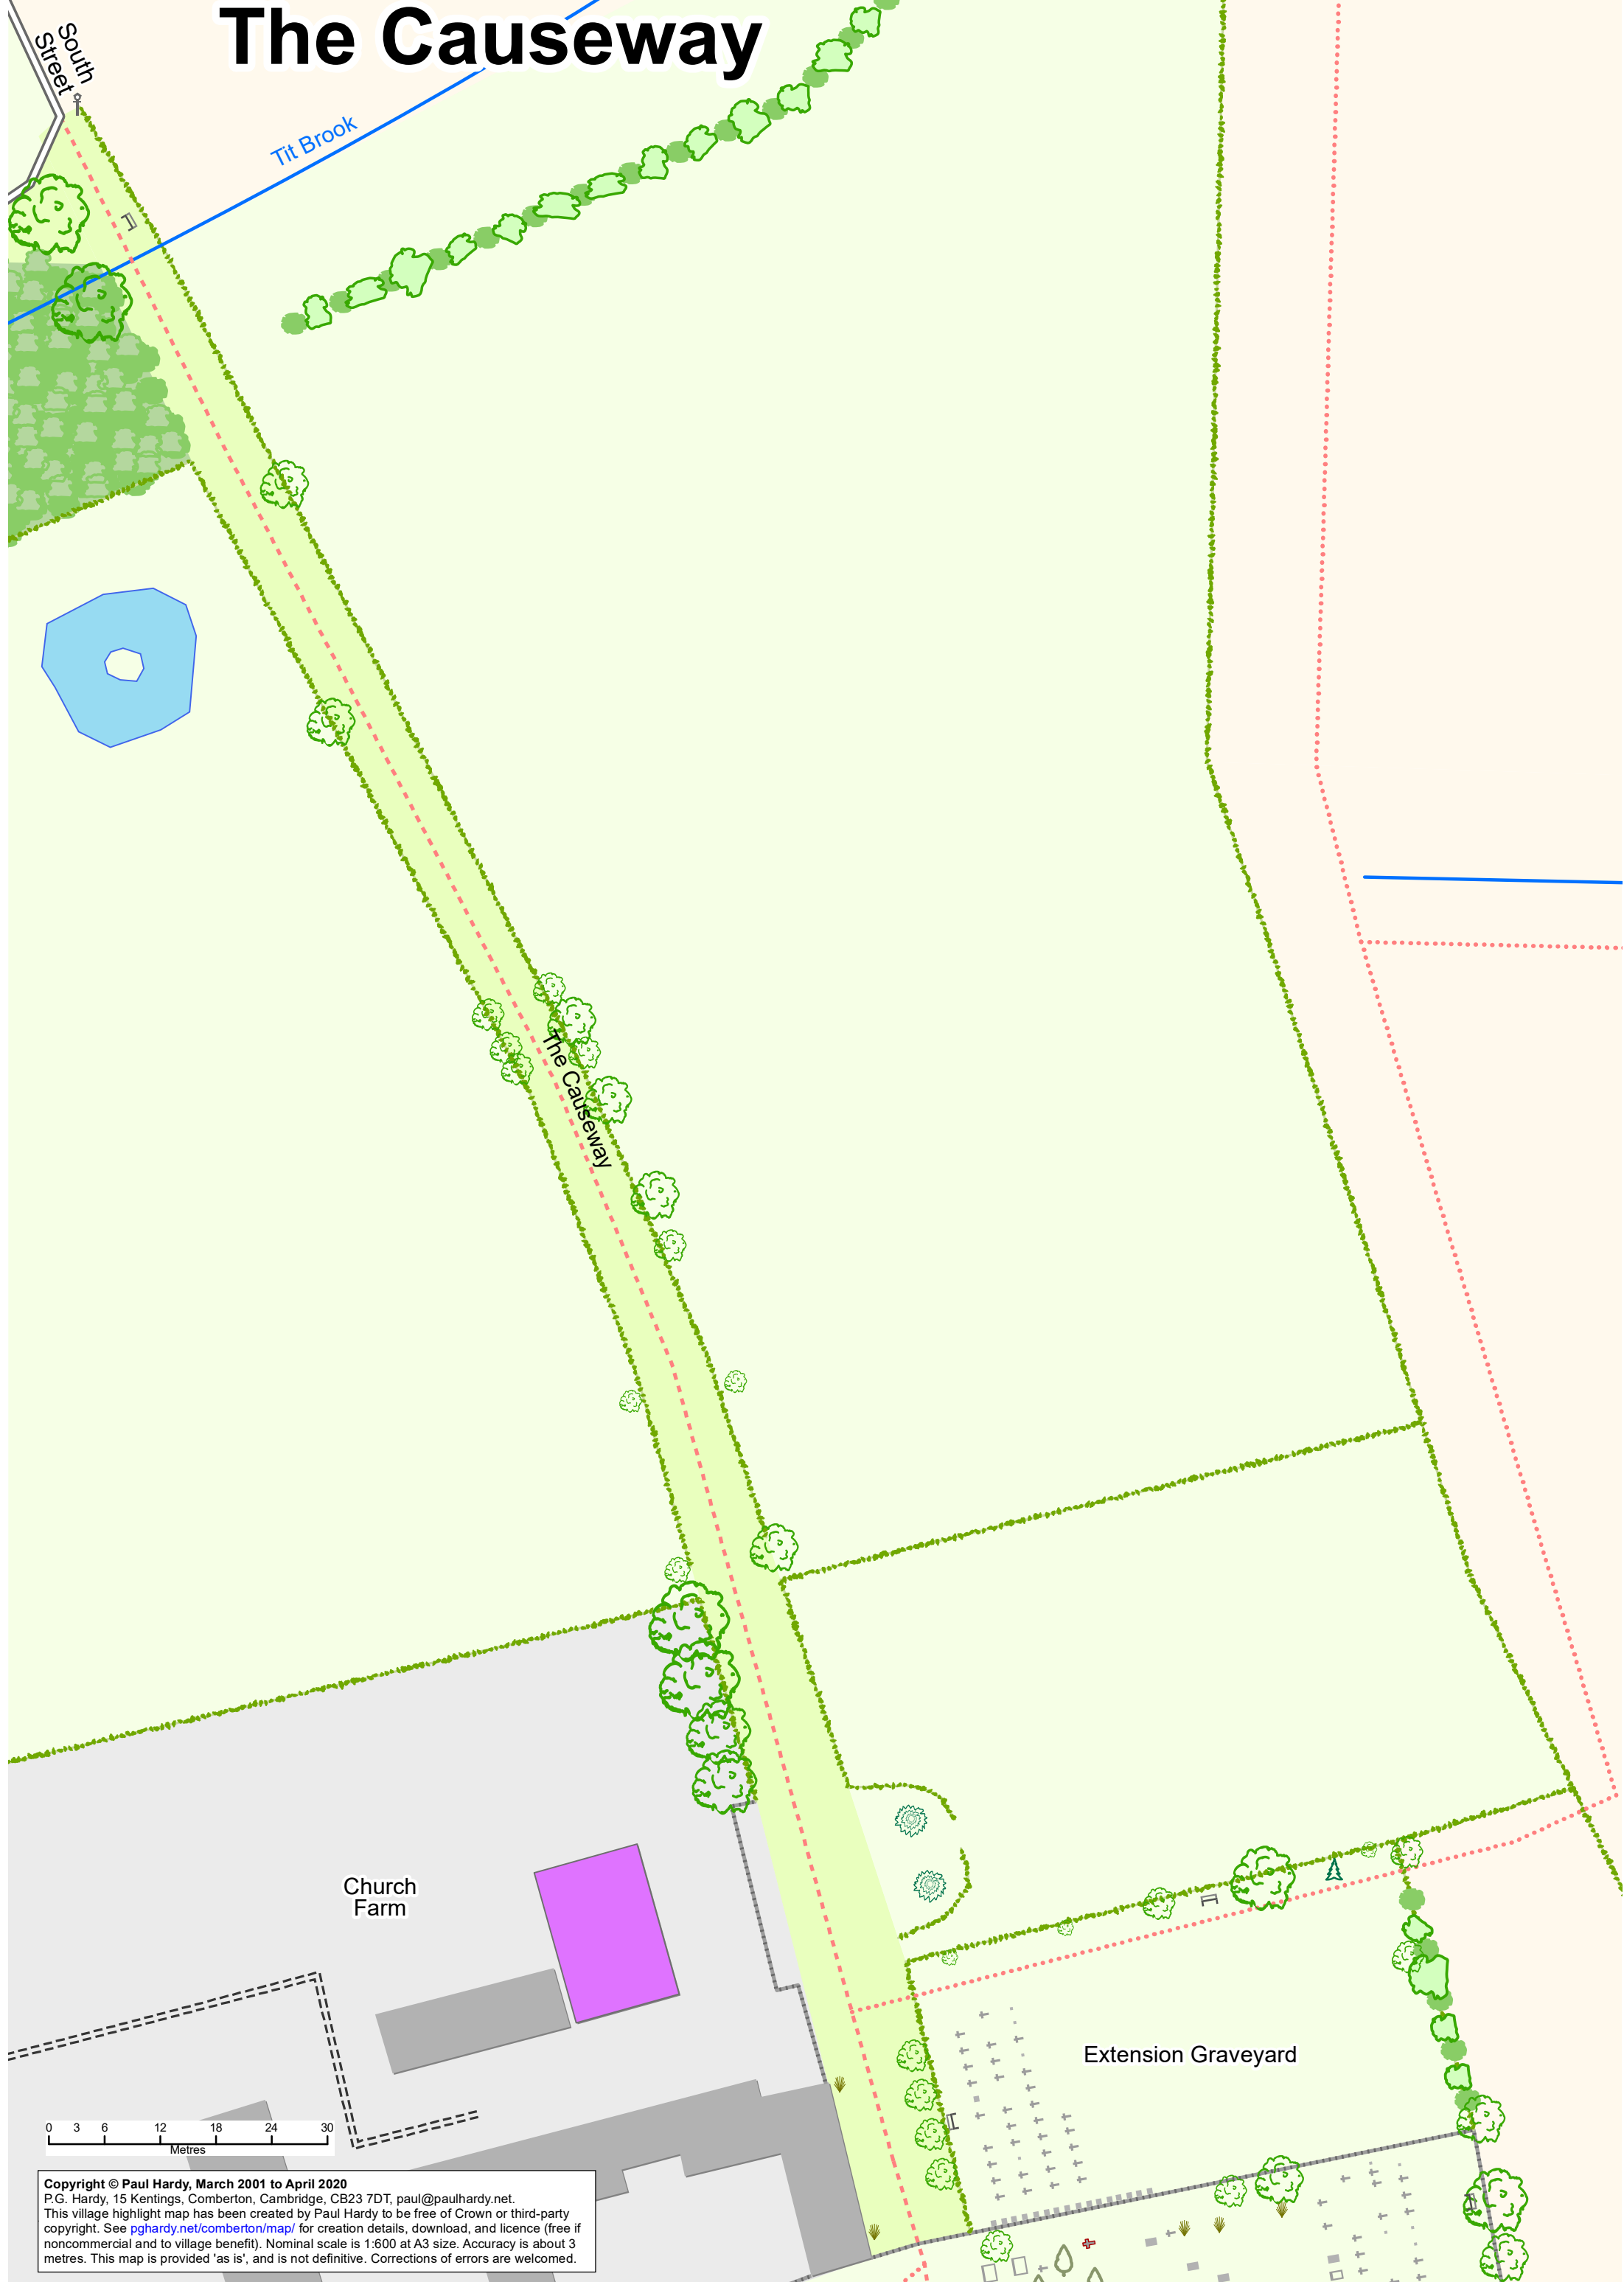

The Causeway

Copyright © Paul Hardy, March 2001 to April 2020
P.G. Hardy, 15 Kentings, Comberton, Cambridge, CB23 7DT, paul@paulhardy.net.
This village highlight map has been created by Paul Hardy to be free of Crown or third-party copyright. See pghardy.net/comberton/map/ for creation details, download, and licence (free if noncommercial and to village benefit). Nominal scale is 1:600 at A3 size. Accuracy is about 3 metres. This map is provided 'as is', and is not definitive. Corrections of errors are welcomed.