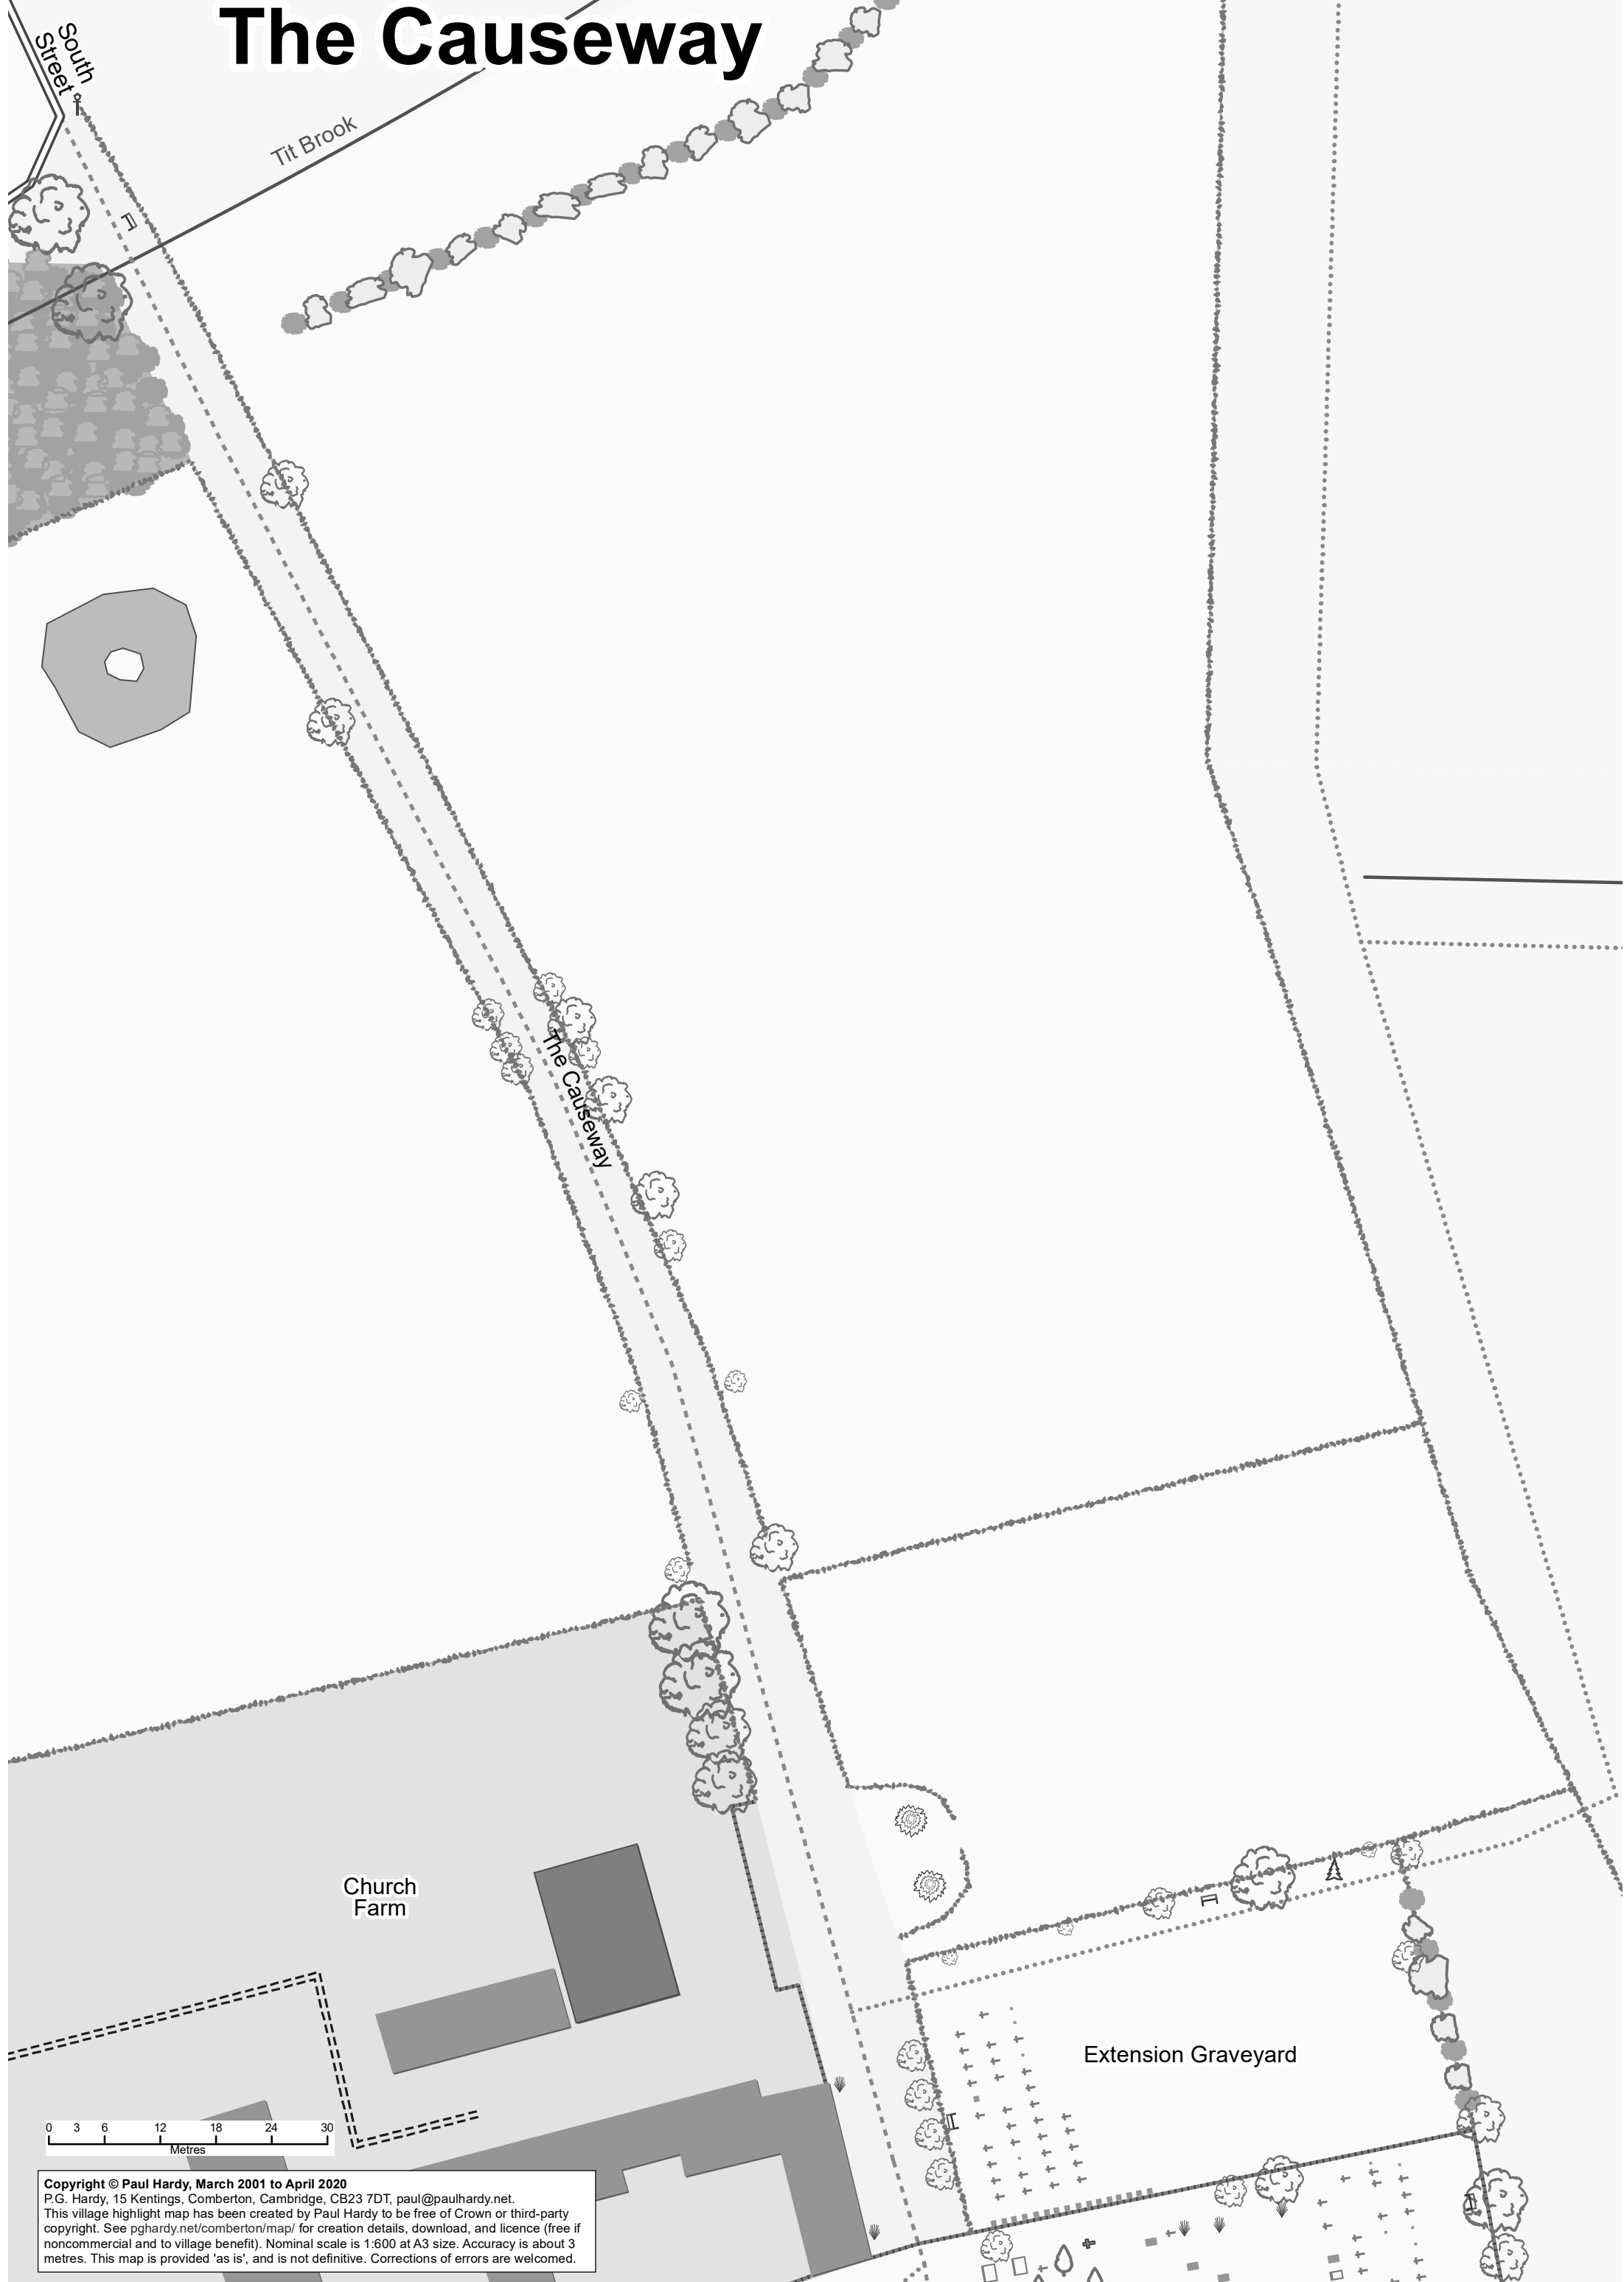

The Causeway

Copyright © Paul Hardy, March 2001 to April 2020
P.G. Hardy, 15 Kentings, Comberton, Cambridge, CB23 7DT, paul@paulhardy.net.
This village highlight map has been created by Paul Hardy to be free of Crown or third-party copyright. See pghardy.net/comberton/map/ for creation details, download, and licence (free if noncommercial and to village benefit). Nominal scale is 1:600 at A3 size. Accuracy is about 3 metres. This map is provided 'as is', and is not definitive. Corrections of errors are welcomed.