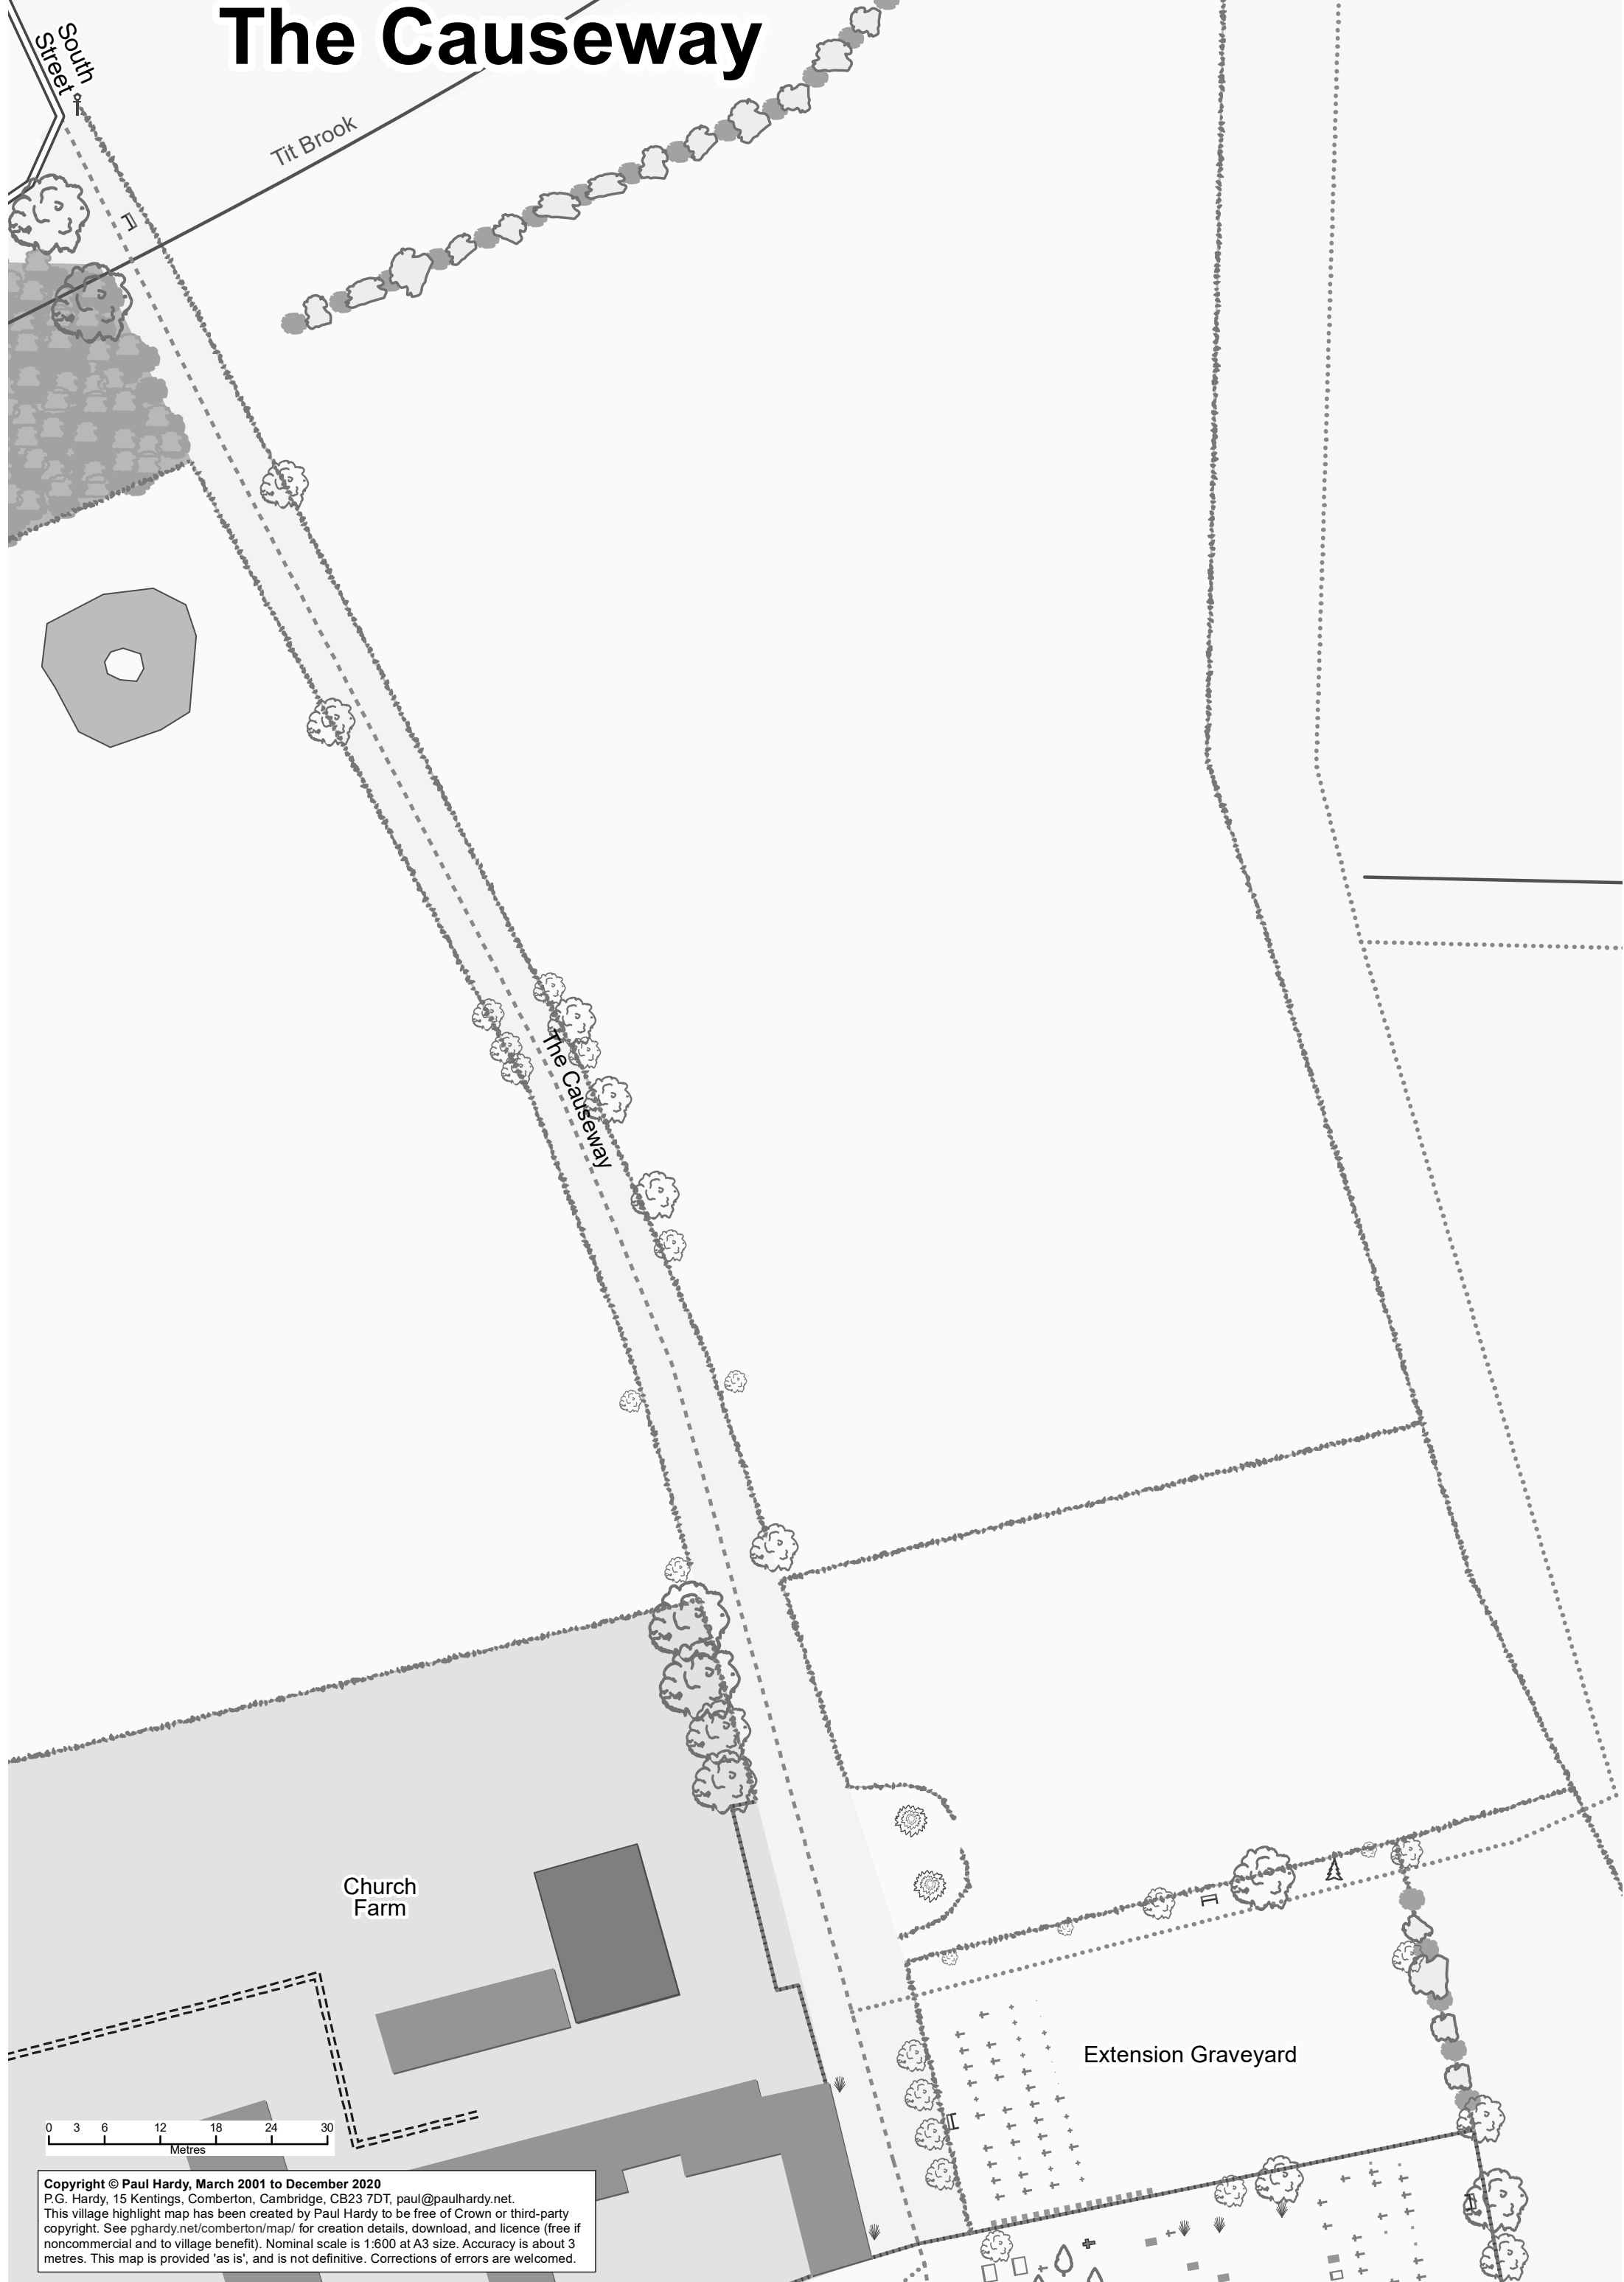

The Causeway

Copyright © Paul Hardy, March 2001 to December 2020
P.G. Hardy, 15 Kentings, Comberton, Cambridge, CB23 7DT, paul@paulhardy.net.
This village highlight map has been created by Paul Hardy to be free of Crown or third-party copyright. See pghardy.net/comberton/map/ for creation details, download, and licence (free if noncommercial and to village benefit). Nominal scale is 1:600 at A3 size. Accuracy is about 3 metres. This map is provided 'as is', and is not definitive. Corrections of errors are welcomed.