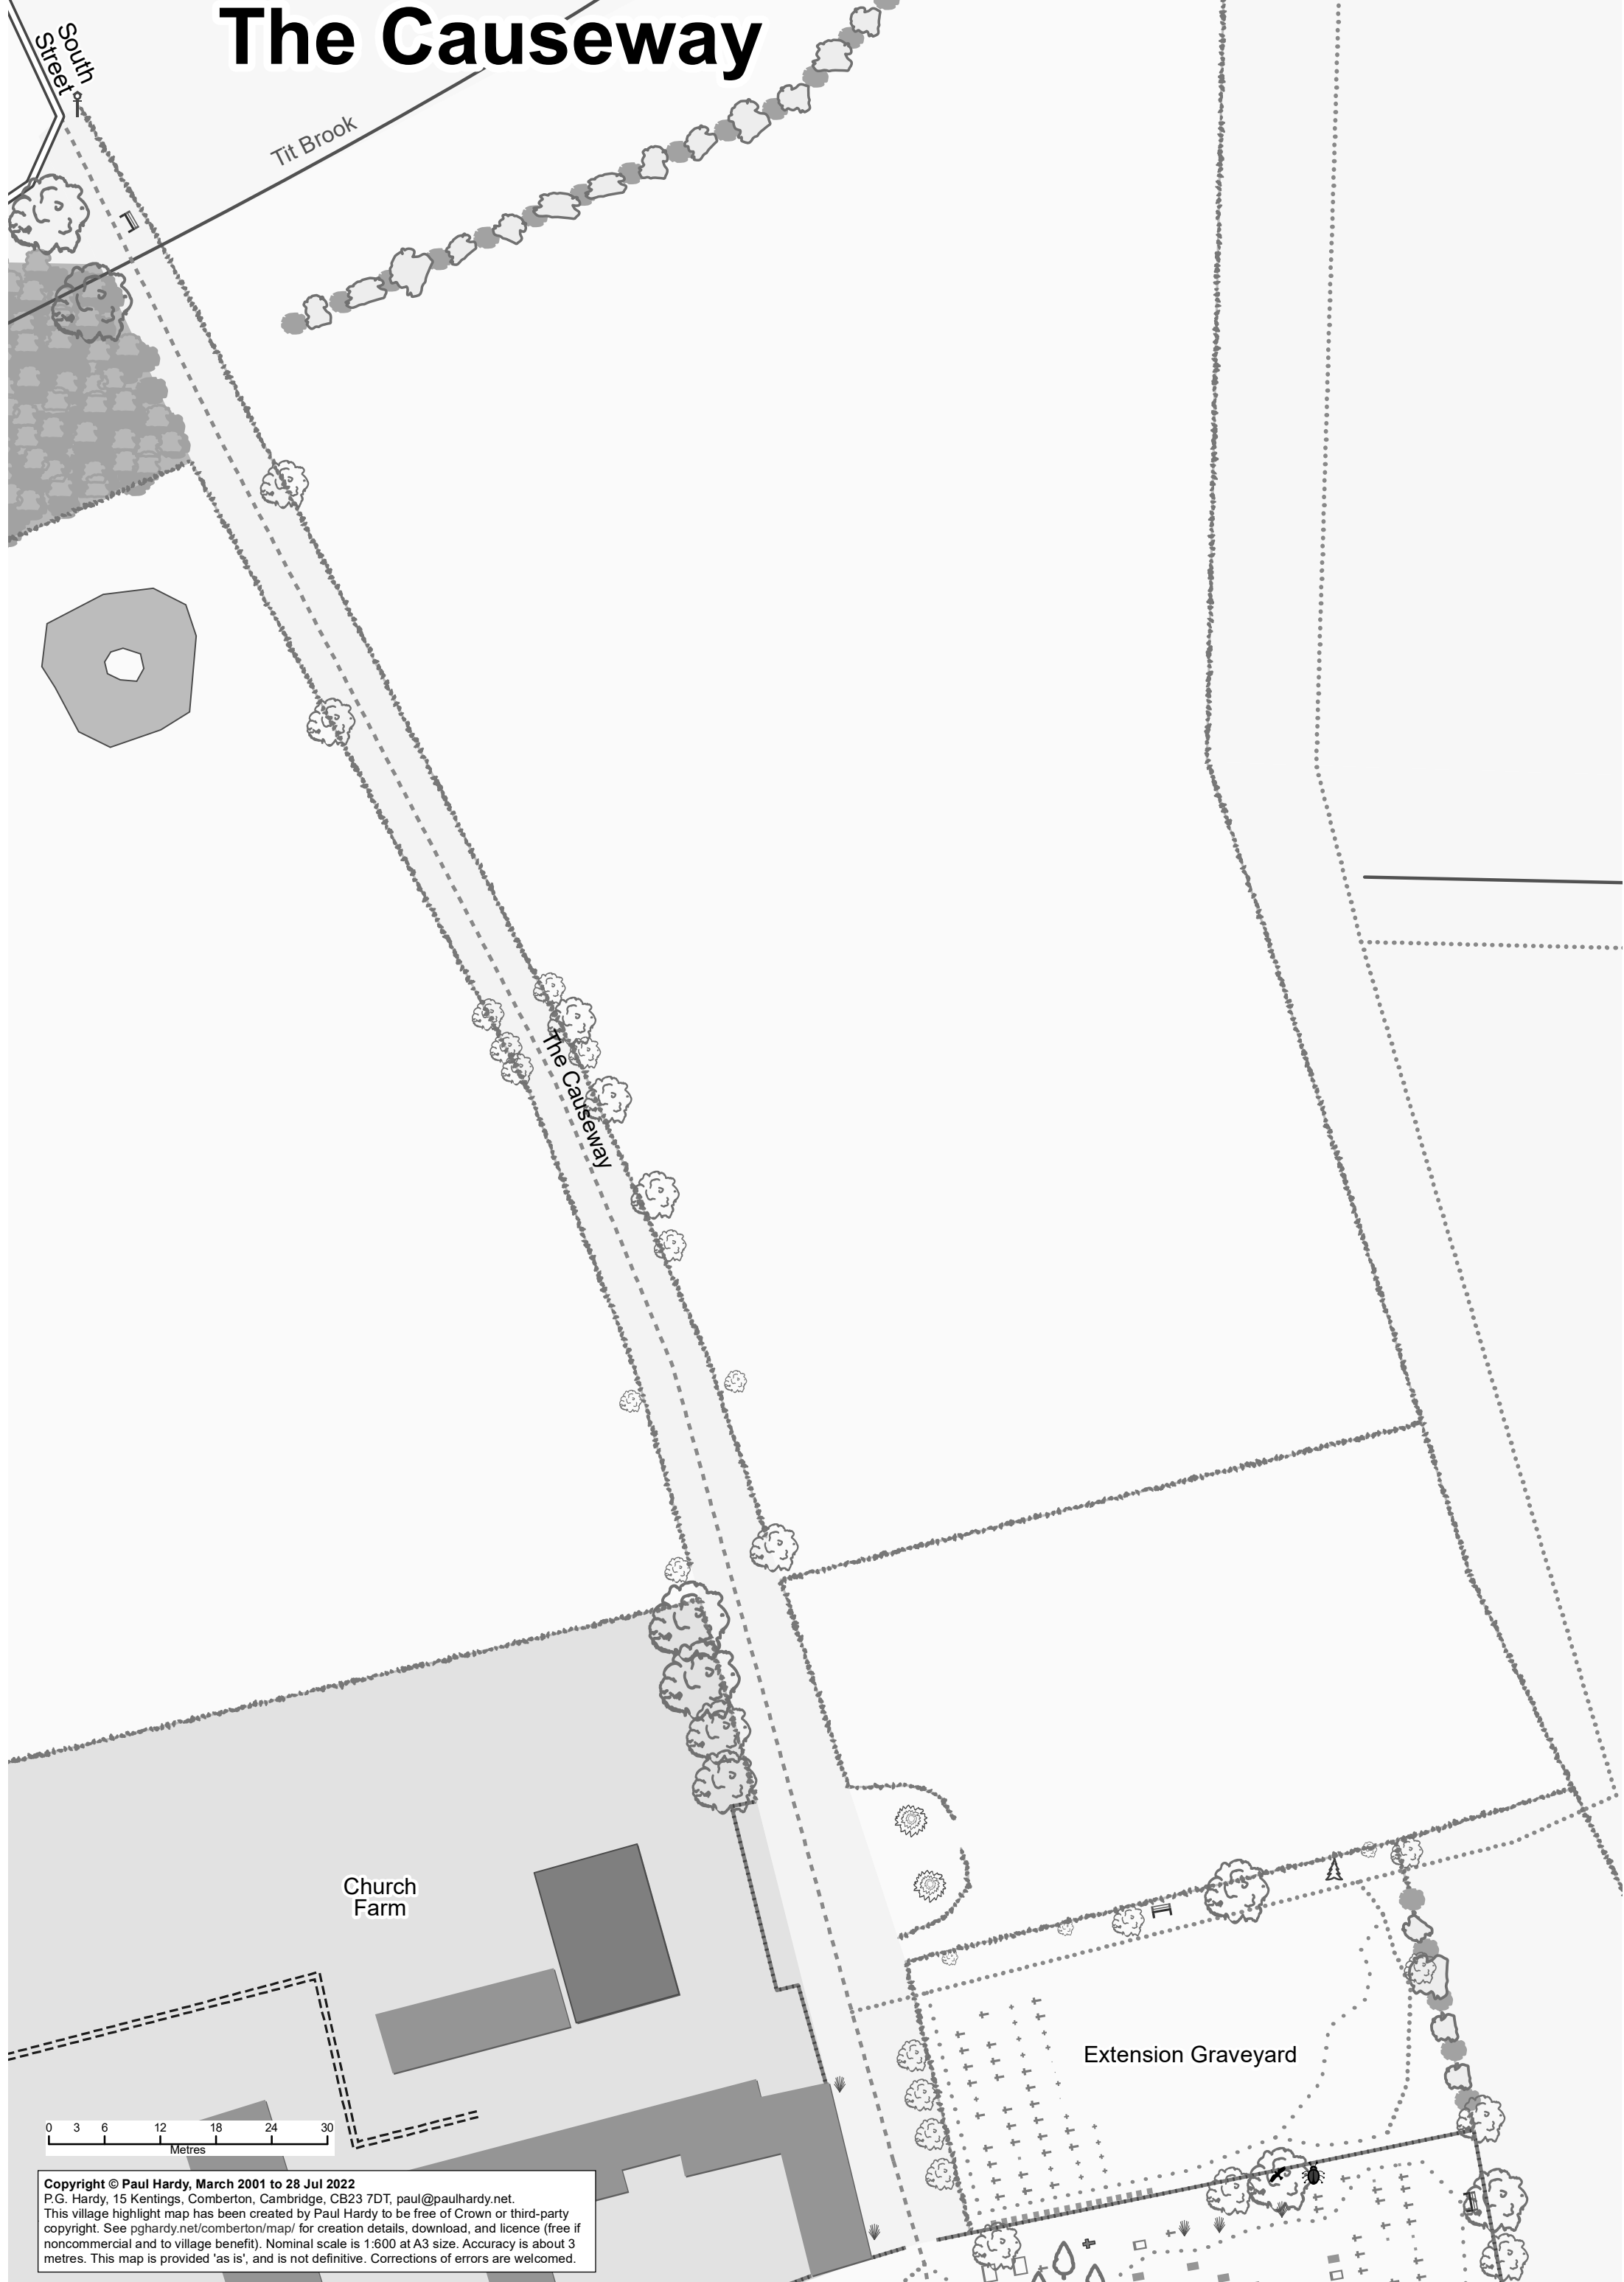

The Causeway

Copyright © Paul Hardy, March 2001 to 28 Jul 2022
P.G. Hardy, 15 Kentings, Comberton, Cambridge, CB23 7DT, paul@paulhardy.net.
This village highlight map has been created by Paul Hardy to be free of Crown or third-party copyright. See pghardy.net/comberton/map/ for creation details, download, and licence (free if noncommercial and to village benefit). Nominal scale is 1:600 at A3 size. Accuracy is about 3 metres. This map is provided 'as is', and is not definitive. Corrections of errors are welcomed.