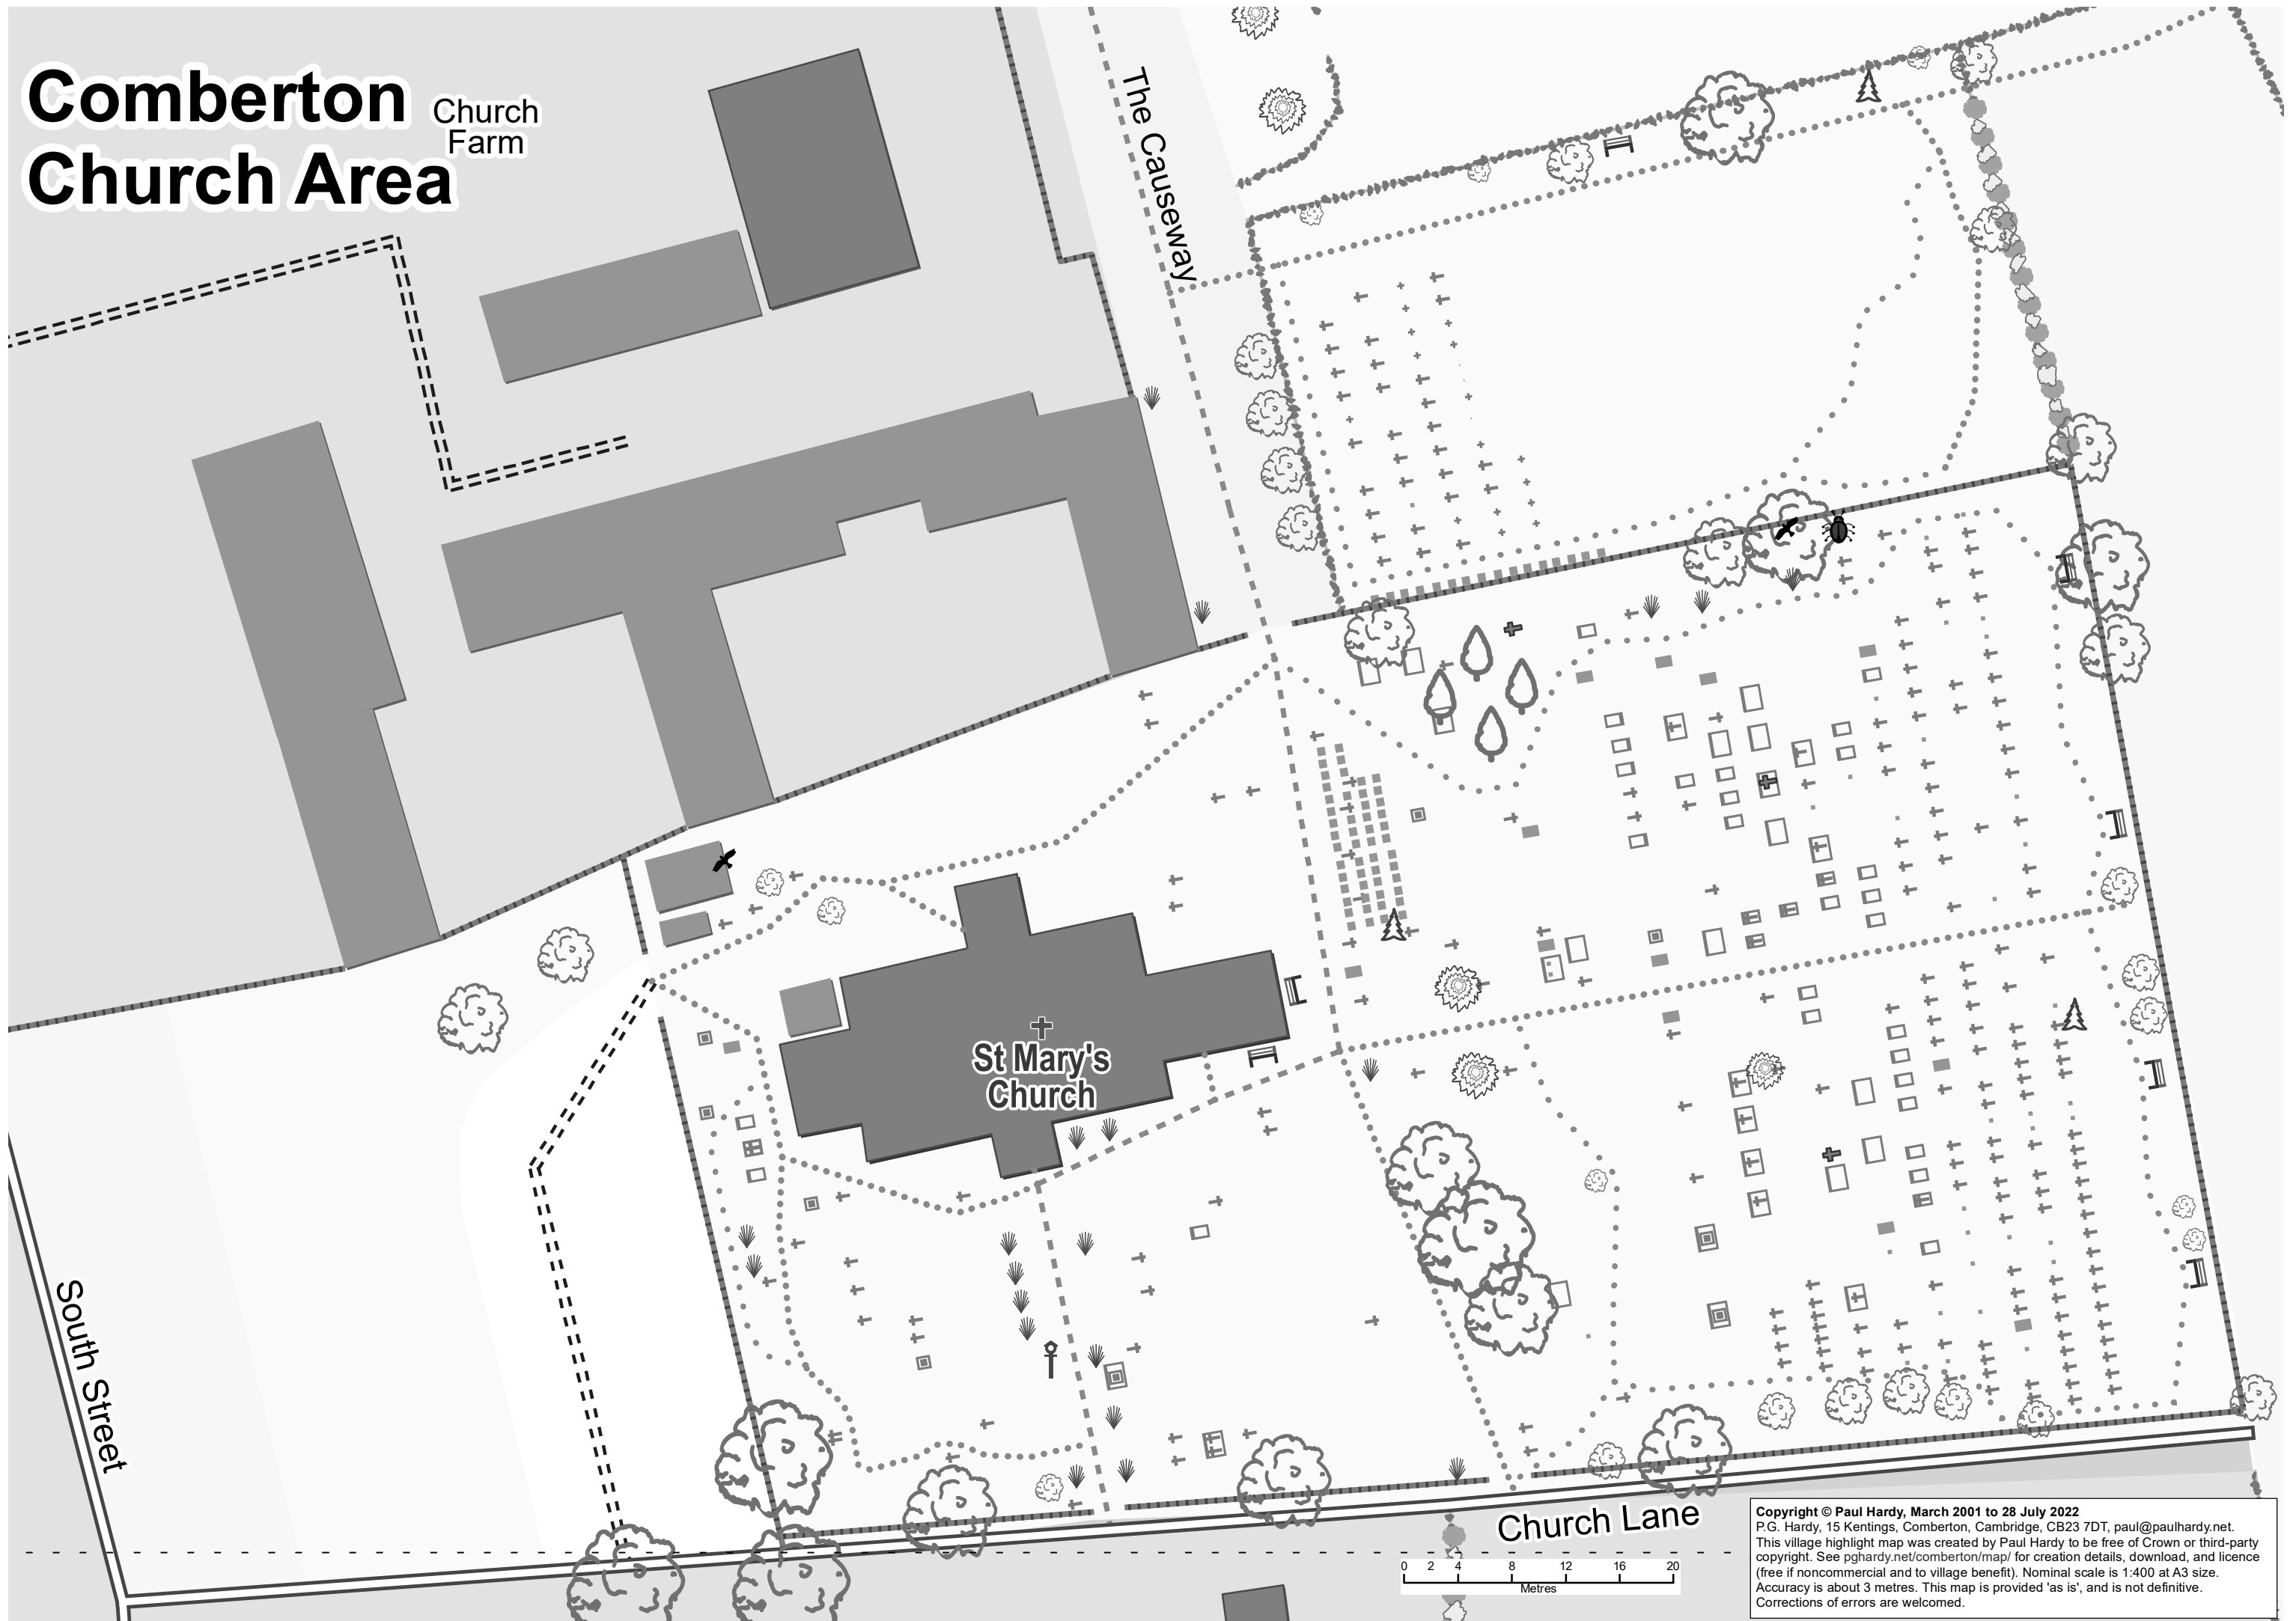

# Comberton Church Area

Church Farm

St Mary's Church

South Street

The Causeway

Church Lane

Copyright © Paul Hardy, March 2001 to 28 July 2022  
P.G. Hardy, 15 Kentings, Comberton, Cambridge, CB23 7DT, paul@paulhardy.net.  
This village highlight map was created by Paul Hardy to be free of Crown or third-party copyright. See [pghardy.net/comberton/map/](http://pghardy.net/comberton/map/) for creation details, download, and licence (free if noncommercial and to village benefit). Nominal scale is 1:400 at A3 size. Accuracy is about 3 metres. This map is provided 'as is', and is not definitive. Corrections of errors are welcomed.