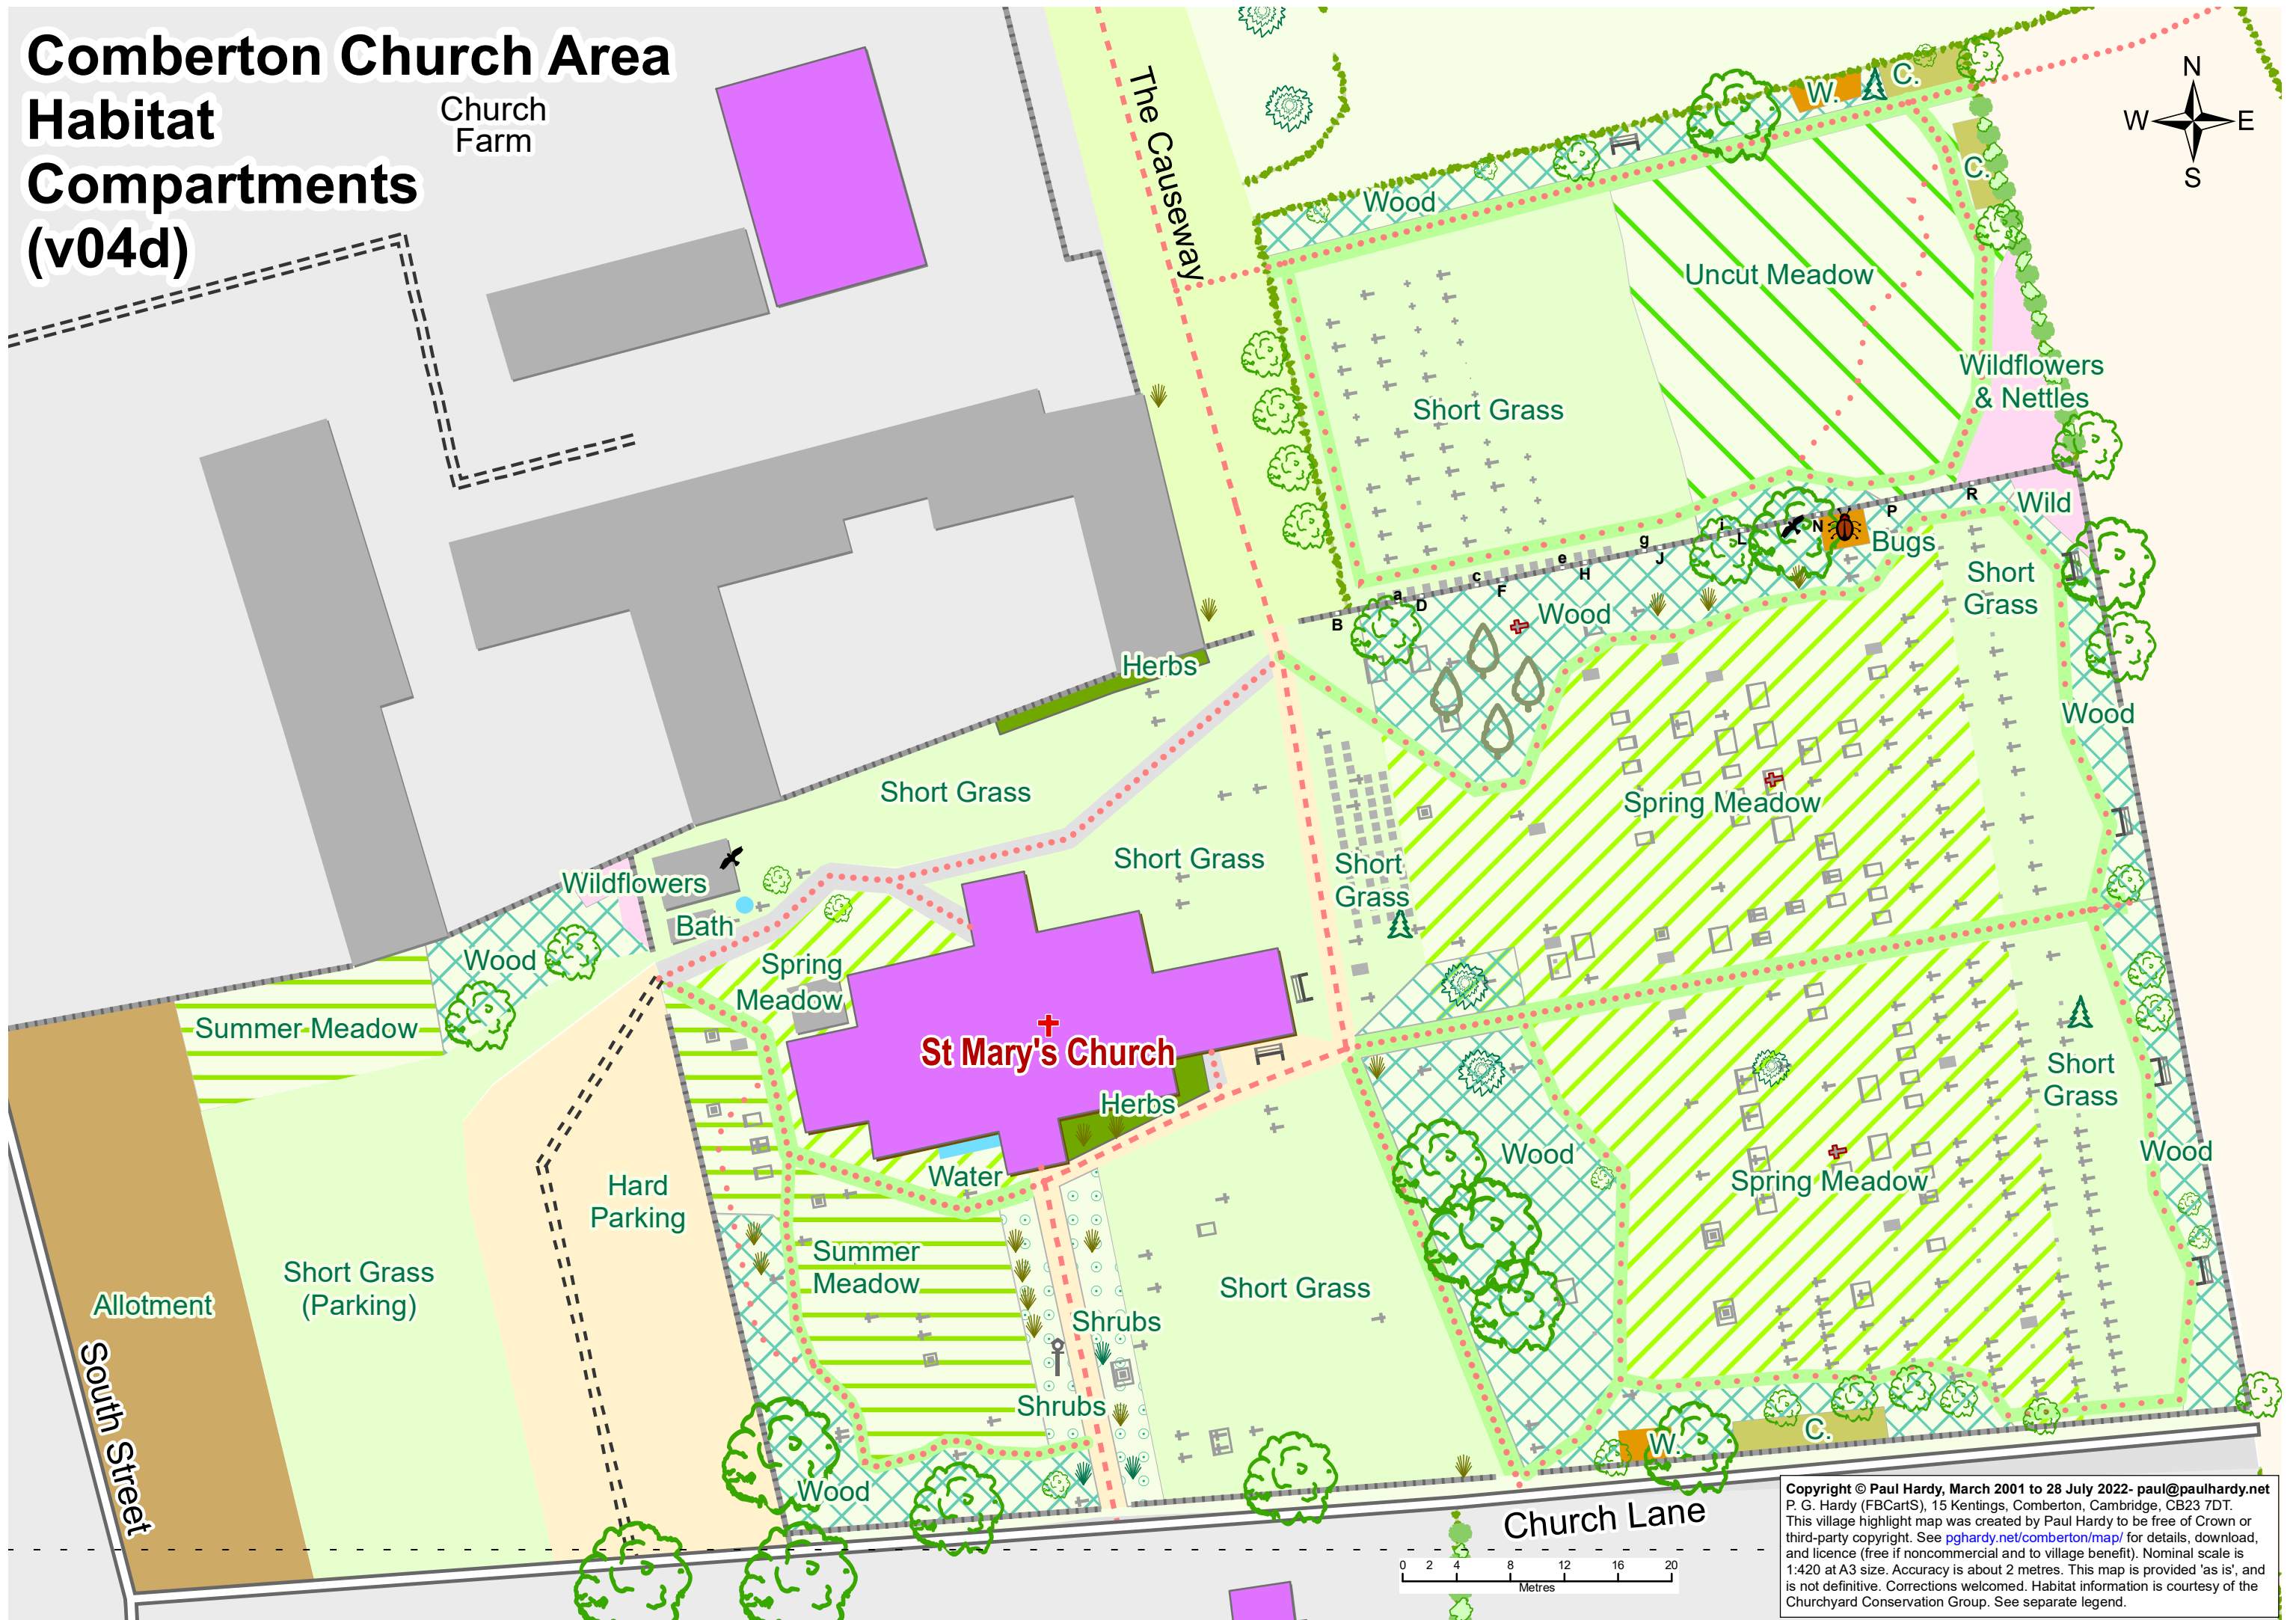

# Comberton Church Area Habitat Compartments (v04d)

Church Farm

Copyright © Paul Hardy, March 2001 to 28 July 2022- paul@paulhardy.net  
 P. G. Hardy (FBCartS), 15 Kentings, Comberton, Cambridge, CB23 7DT.  
 This village highlight map was created by Paul Hardy to be free of Crown or  
 third-party copyright. See [pghardy.net/comberton/map/](http://pghardy.net/comberton/map/) for details, download,  
 and licence (free if noncommercial and to village benefit). Nominal scale is  
 1:420 at A3 size. Accuracy is about 2 metres. This map is provided 'as is', and  
 is not definitive. Corrections welcomed. Habitat information is courtesy of the  
 Churchyard Conservation Group. See separate legend.