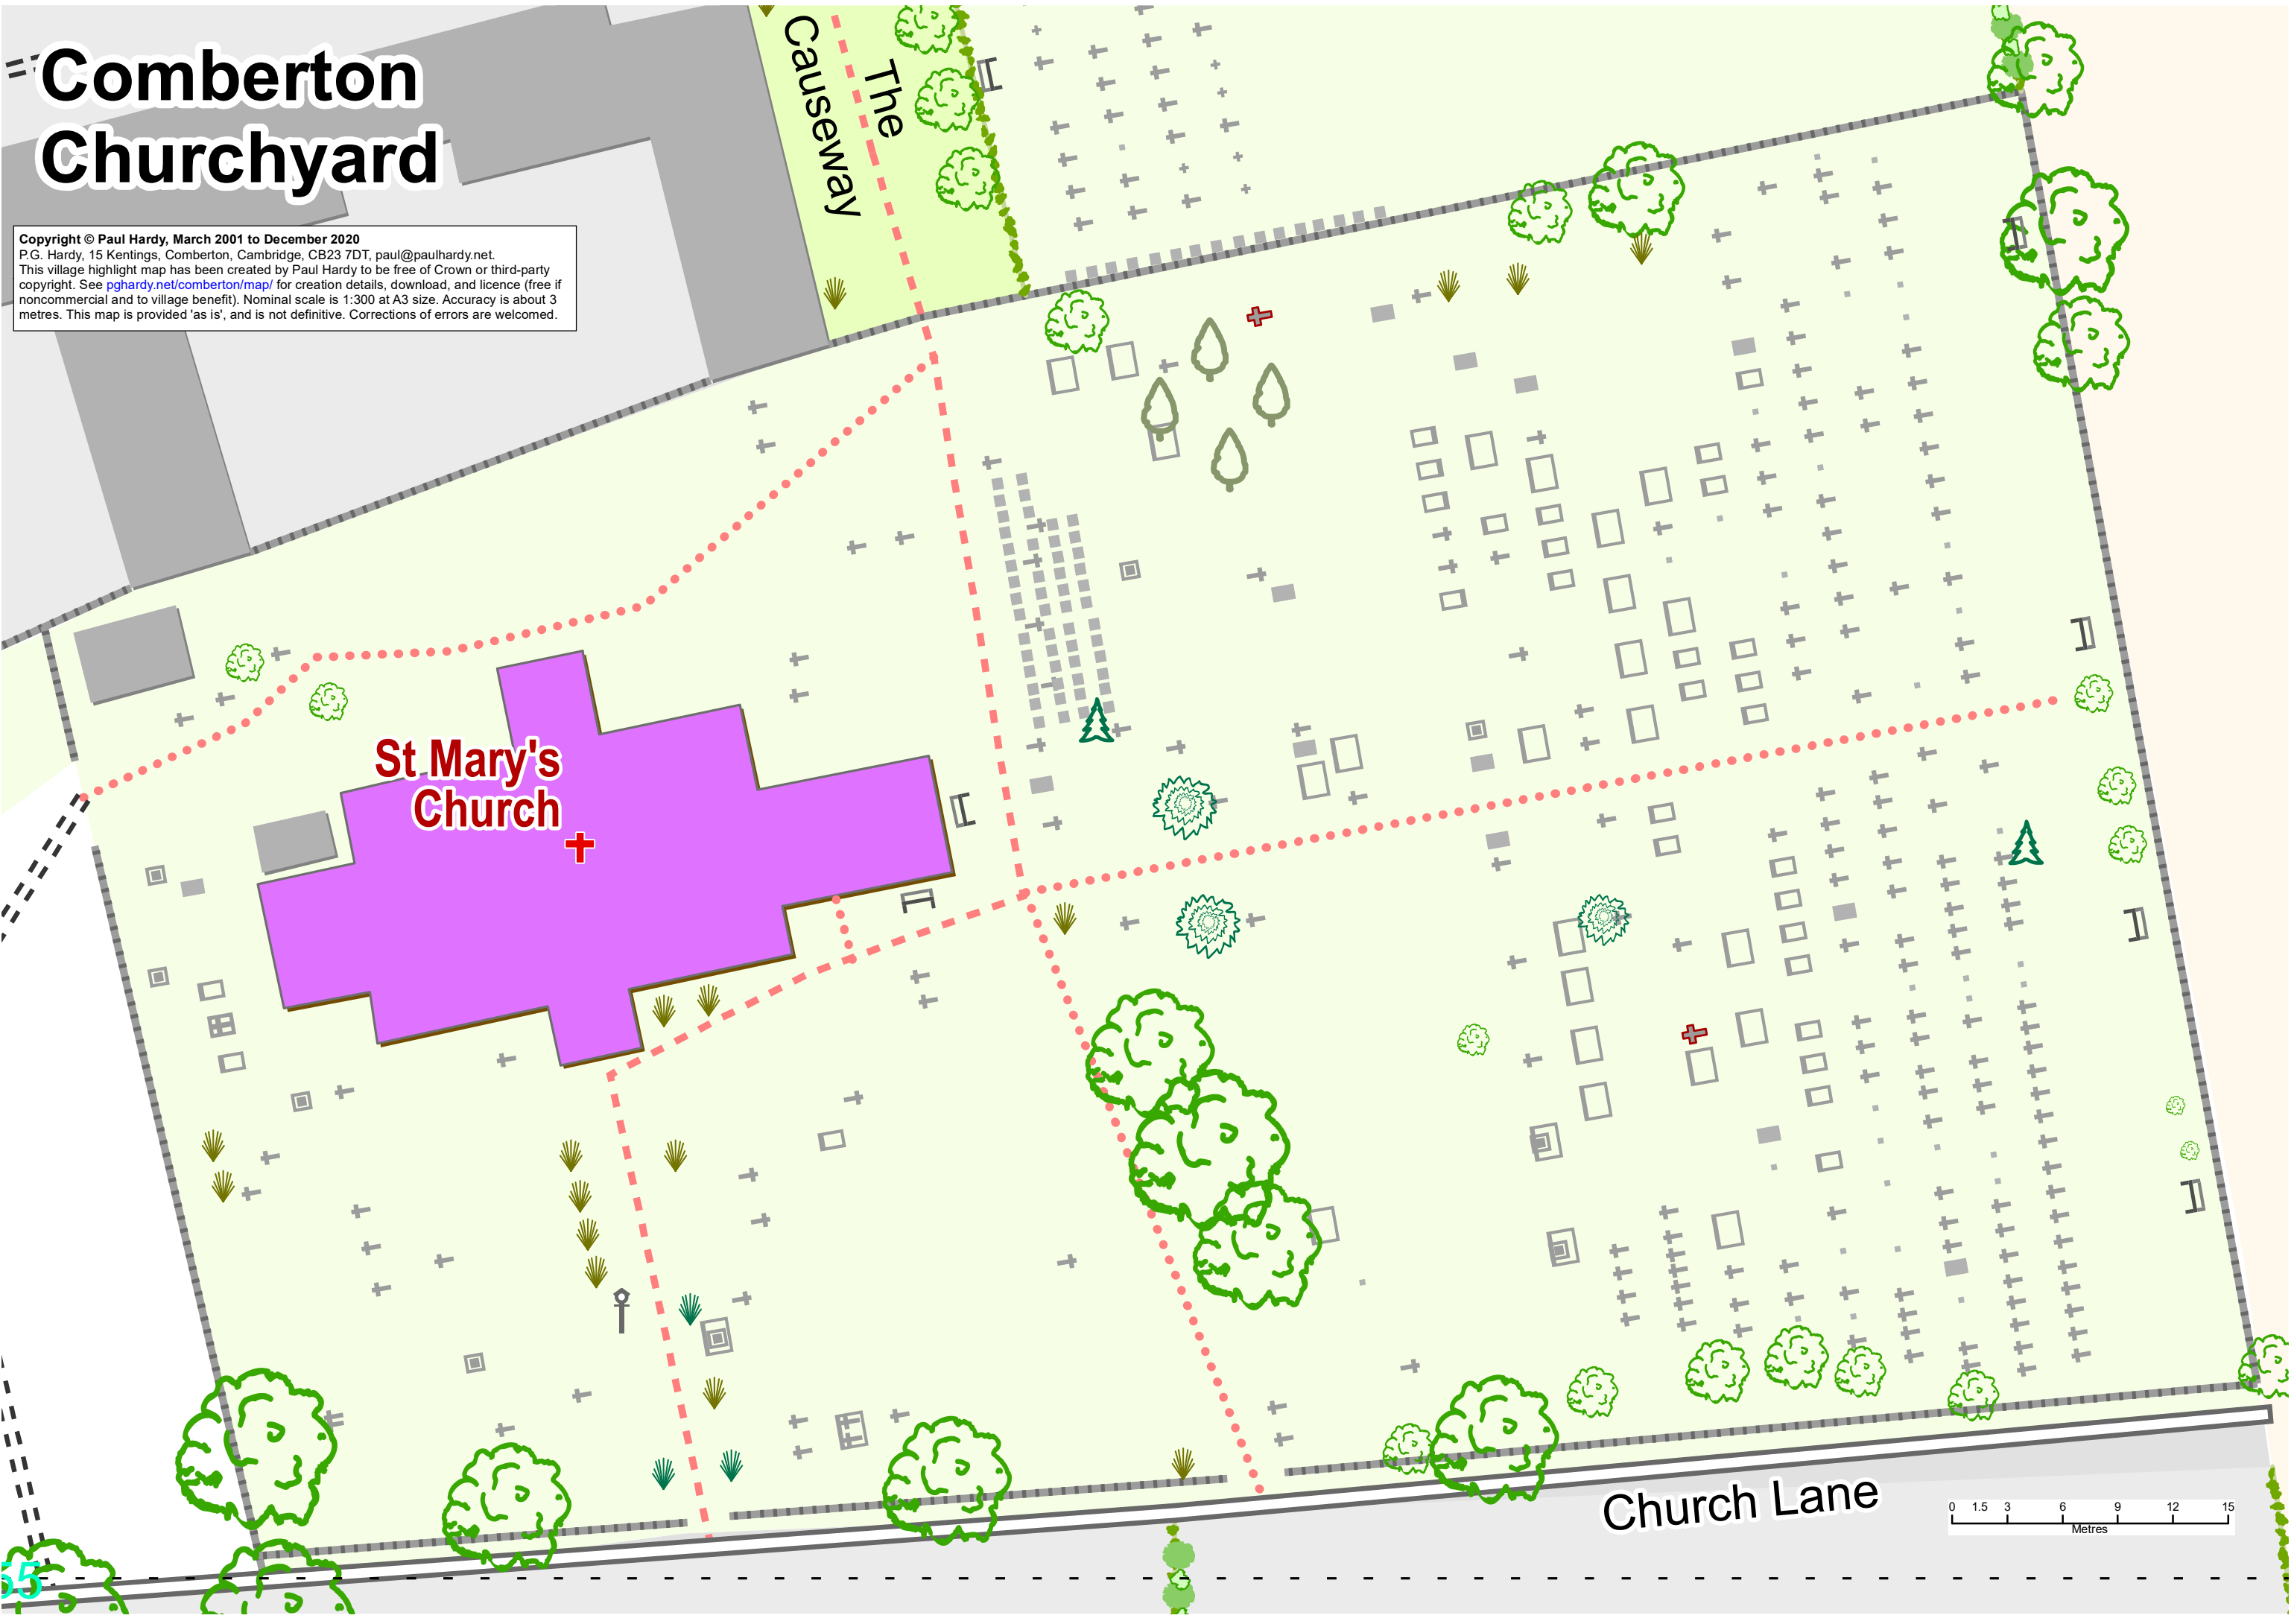

Comberton Churchyard

Copyright © Paul Hardy, March 2001 to December 2020
P.G. Hardy, 15 Kentings, Comberton, Cambridge, CB23 7DT, paul@paulhardy.net.
This village highlight map has been created by Paul Hardy to be free of Crown or third-party copyright. See pghardy.net/comberton/map/ for creation details, download, and licence (free if noncommercial and to village benefit). Nominal scale is 1:300 at A3 size. Accuracy is about 3 metres. This map is provided 'as is', and is not definitive. Corrections of errors are welcomed.

Church Lane