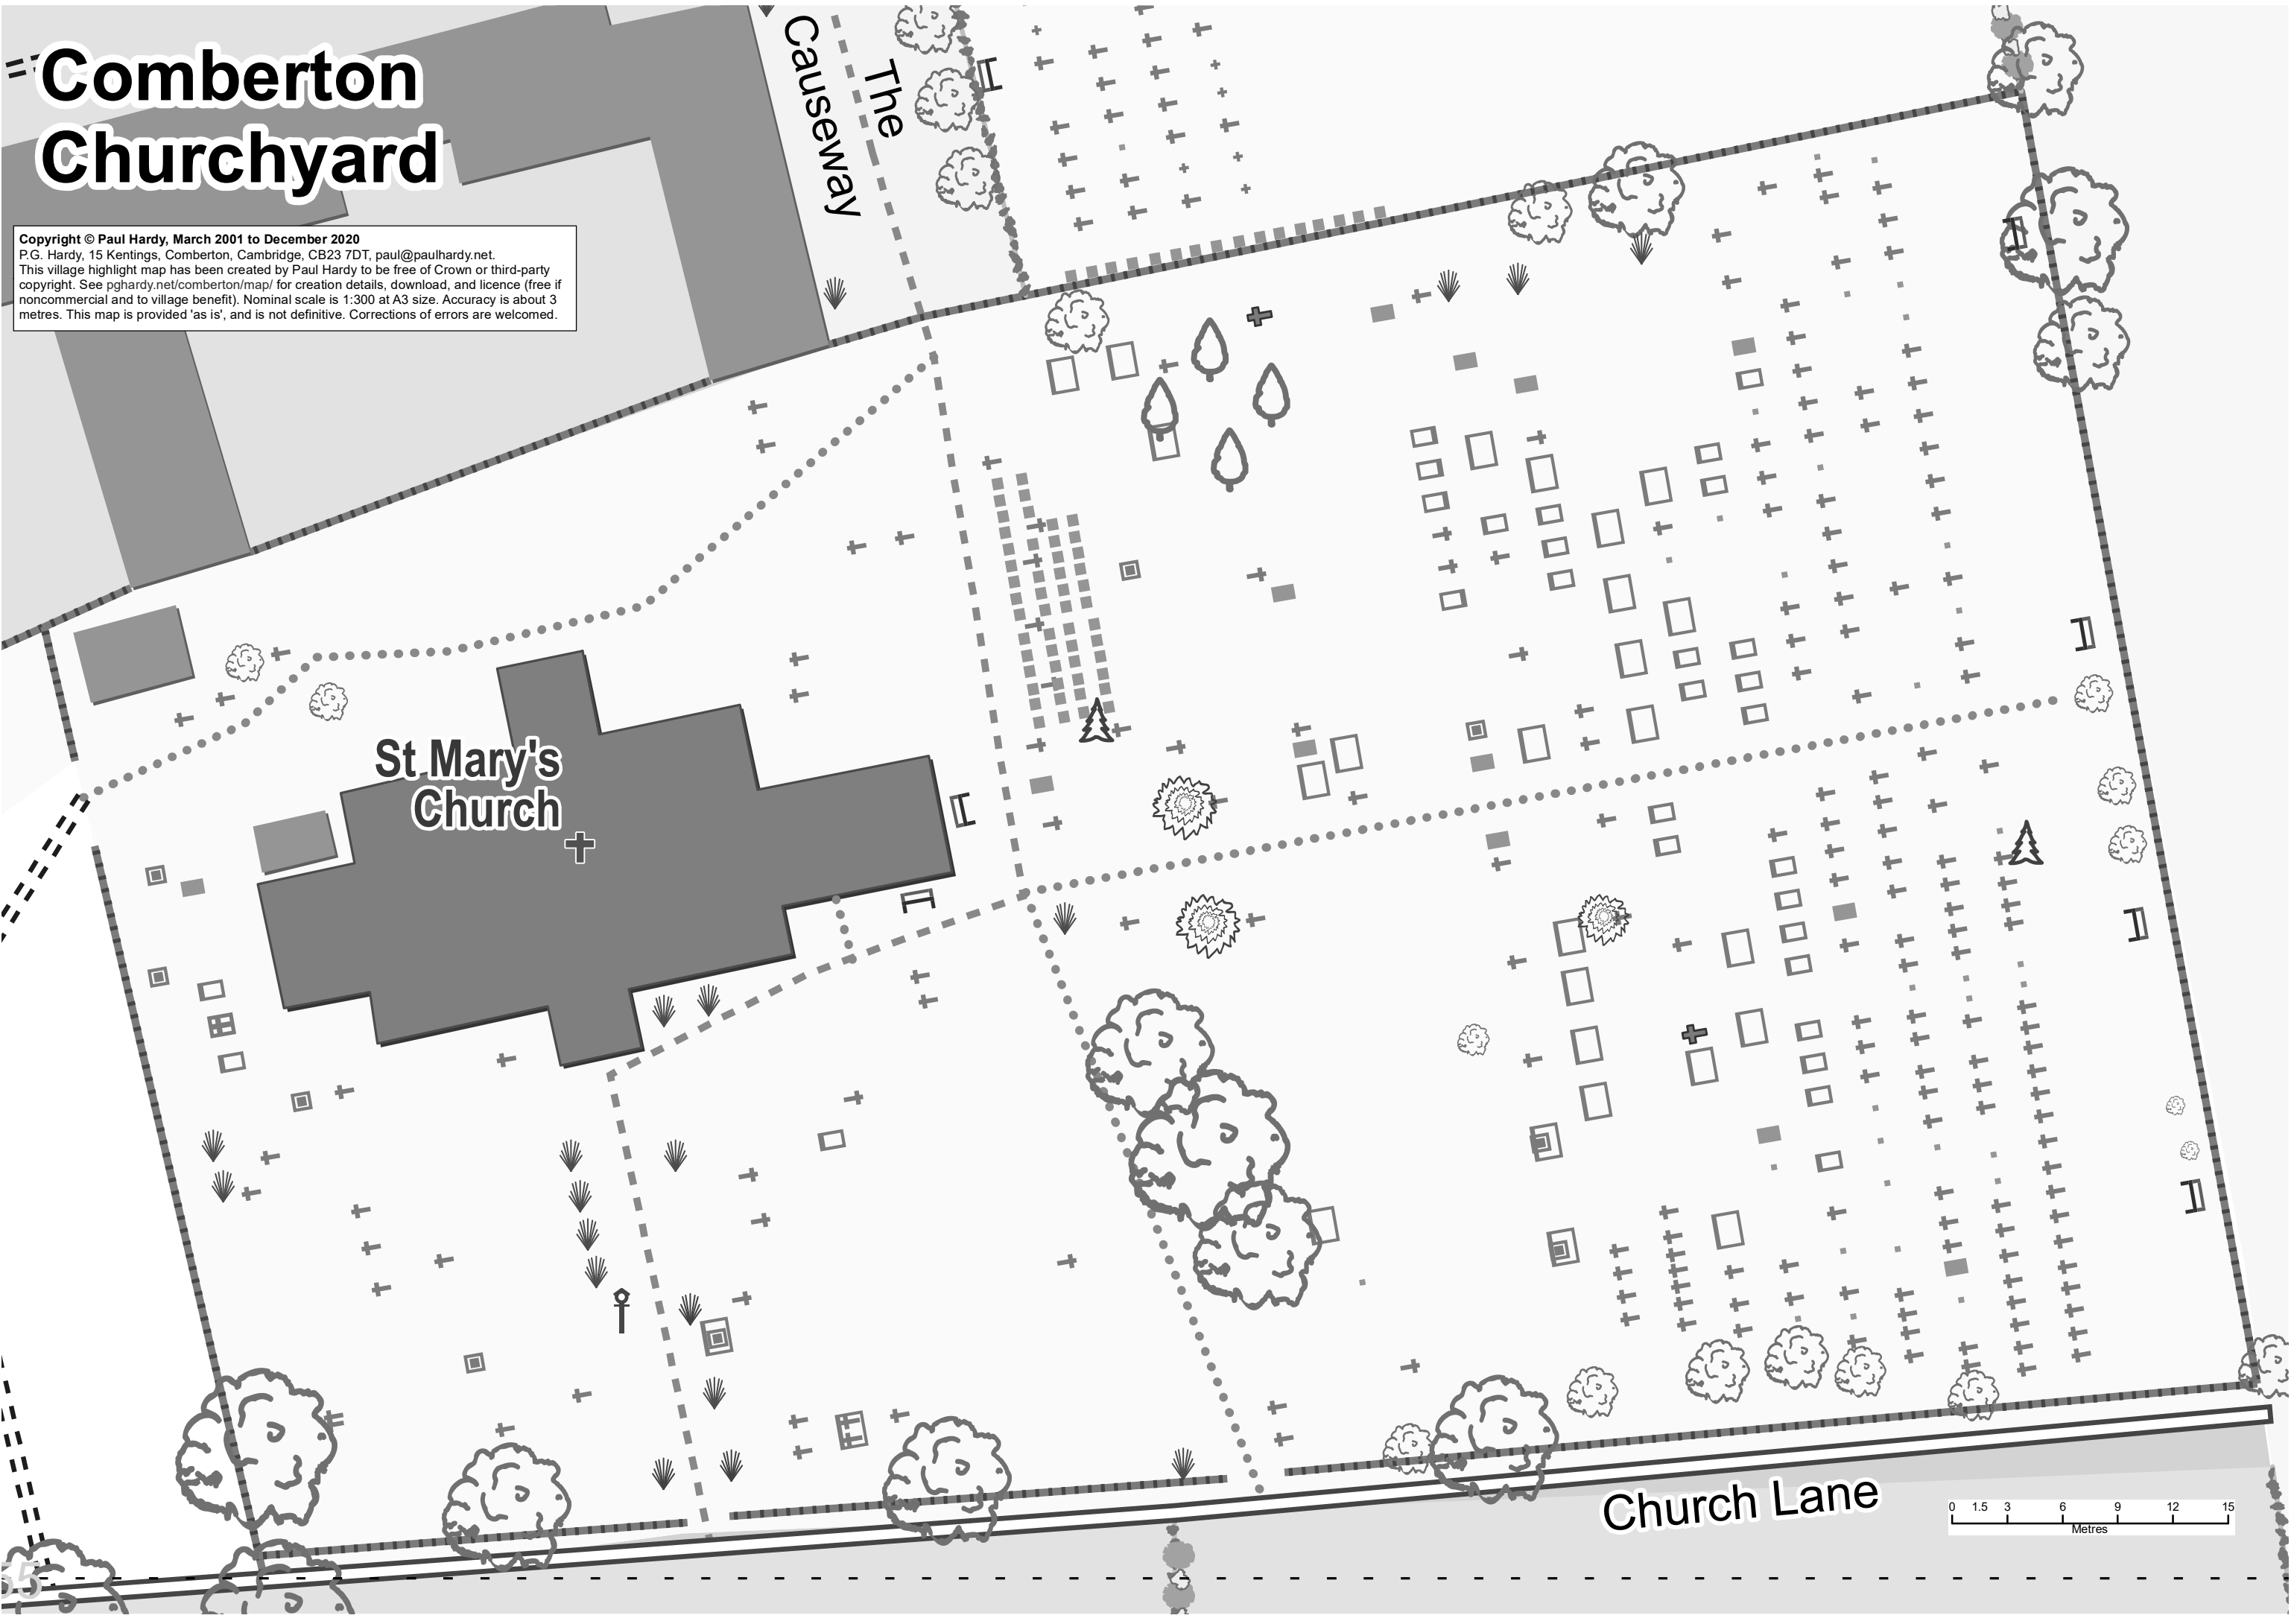

Comberton Churchyard

Copyright © Paul Hardy, March 2001 to December 2020
P.G. Hardy, 15 Kentings, Comberton, Cambridge, CB23 7DT, paul@paulhardy.net.
This village highlight map has been created by Paul Hardy to be free of Crown or third-party copyright. See pghardy.net/comberton/map/ for creation details, download, and licence (free if noncommercial and to village benefit). Nominal scale is 1:300 at A3 size. Accuracy is about 3 metres. This map is provided 'as is', and is not definitive. Corrections of errors are welcomed.

Church Lane