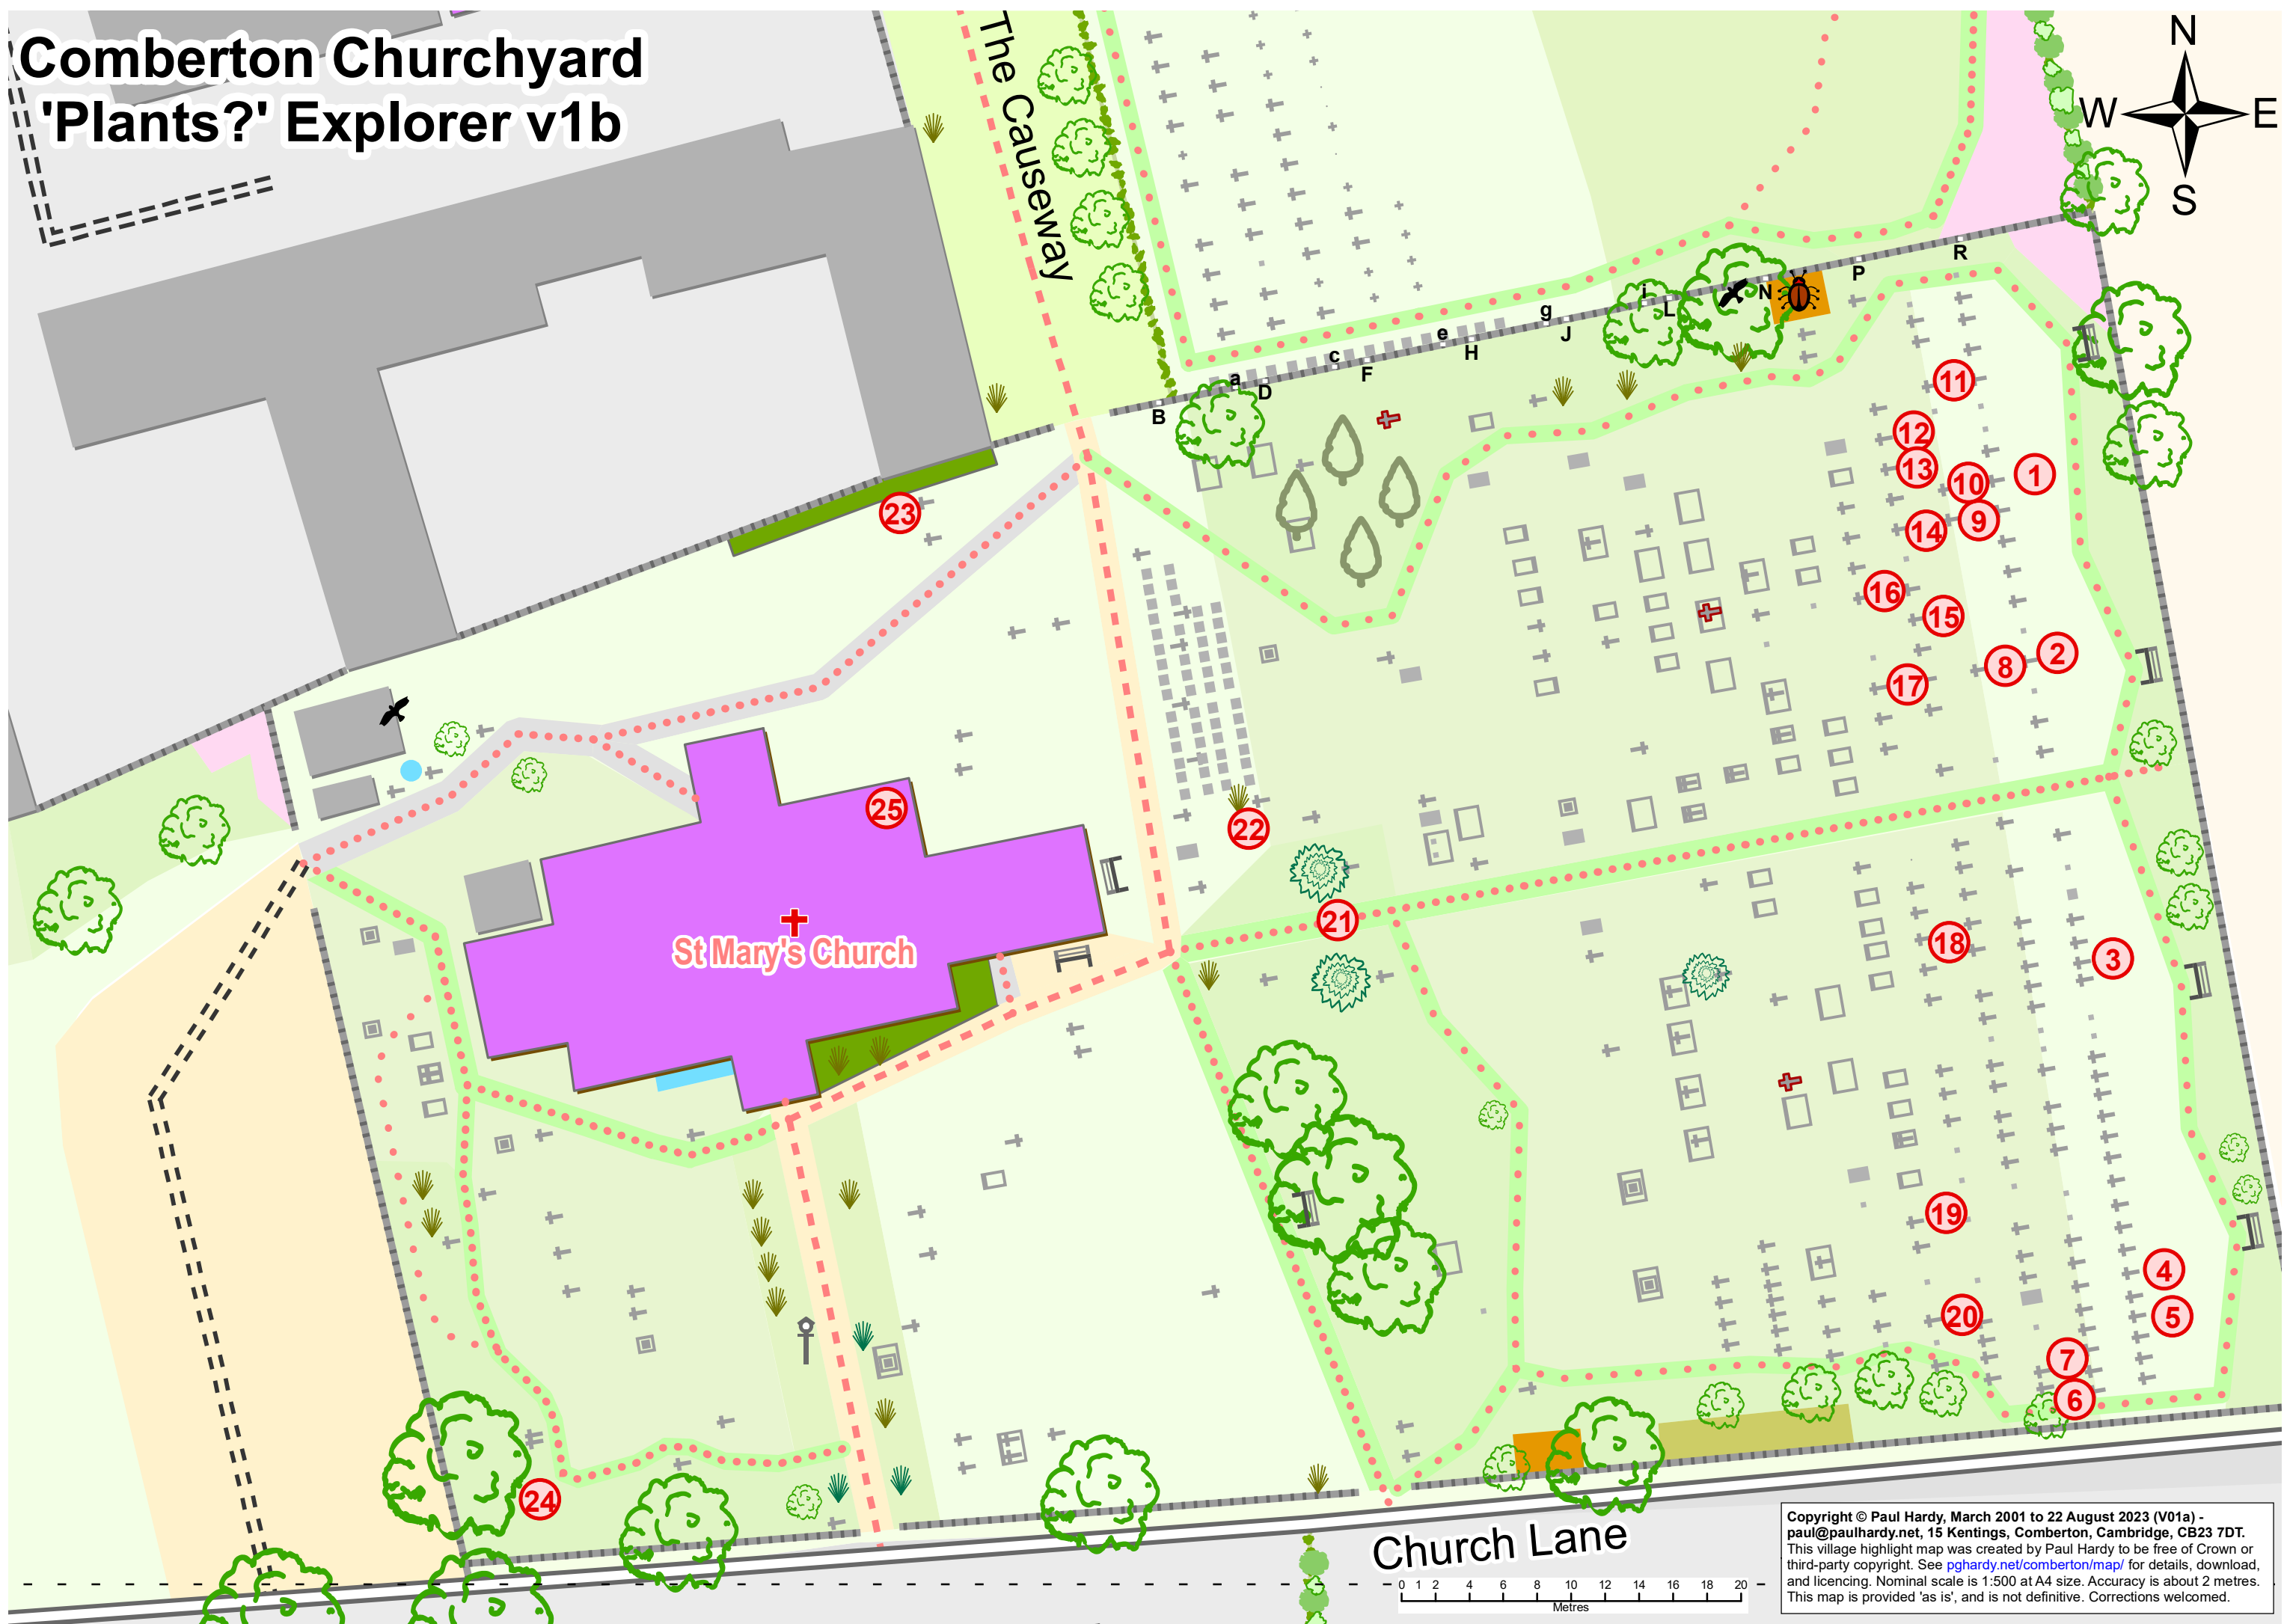

Comberton Churchyard 'Plants?' Explorer v1b

Copyright © Paul Hardy, March 2001 to 22 August 2023 (V01a) - paul@paulhardy.net, 15 Kentings, Comberton, Cambridge, CB23 7DT. This village highlight map was created by Paul Hardy to be free of Crown or third-party copyright. See pghardy.net/comberton/map/ for details, download, and licencing. Nominal scale is 1:500 at A4 size. Accuracy is about 2 metres. This map is provided 'as is', and is not definitive. Corrections welcomed.