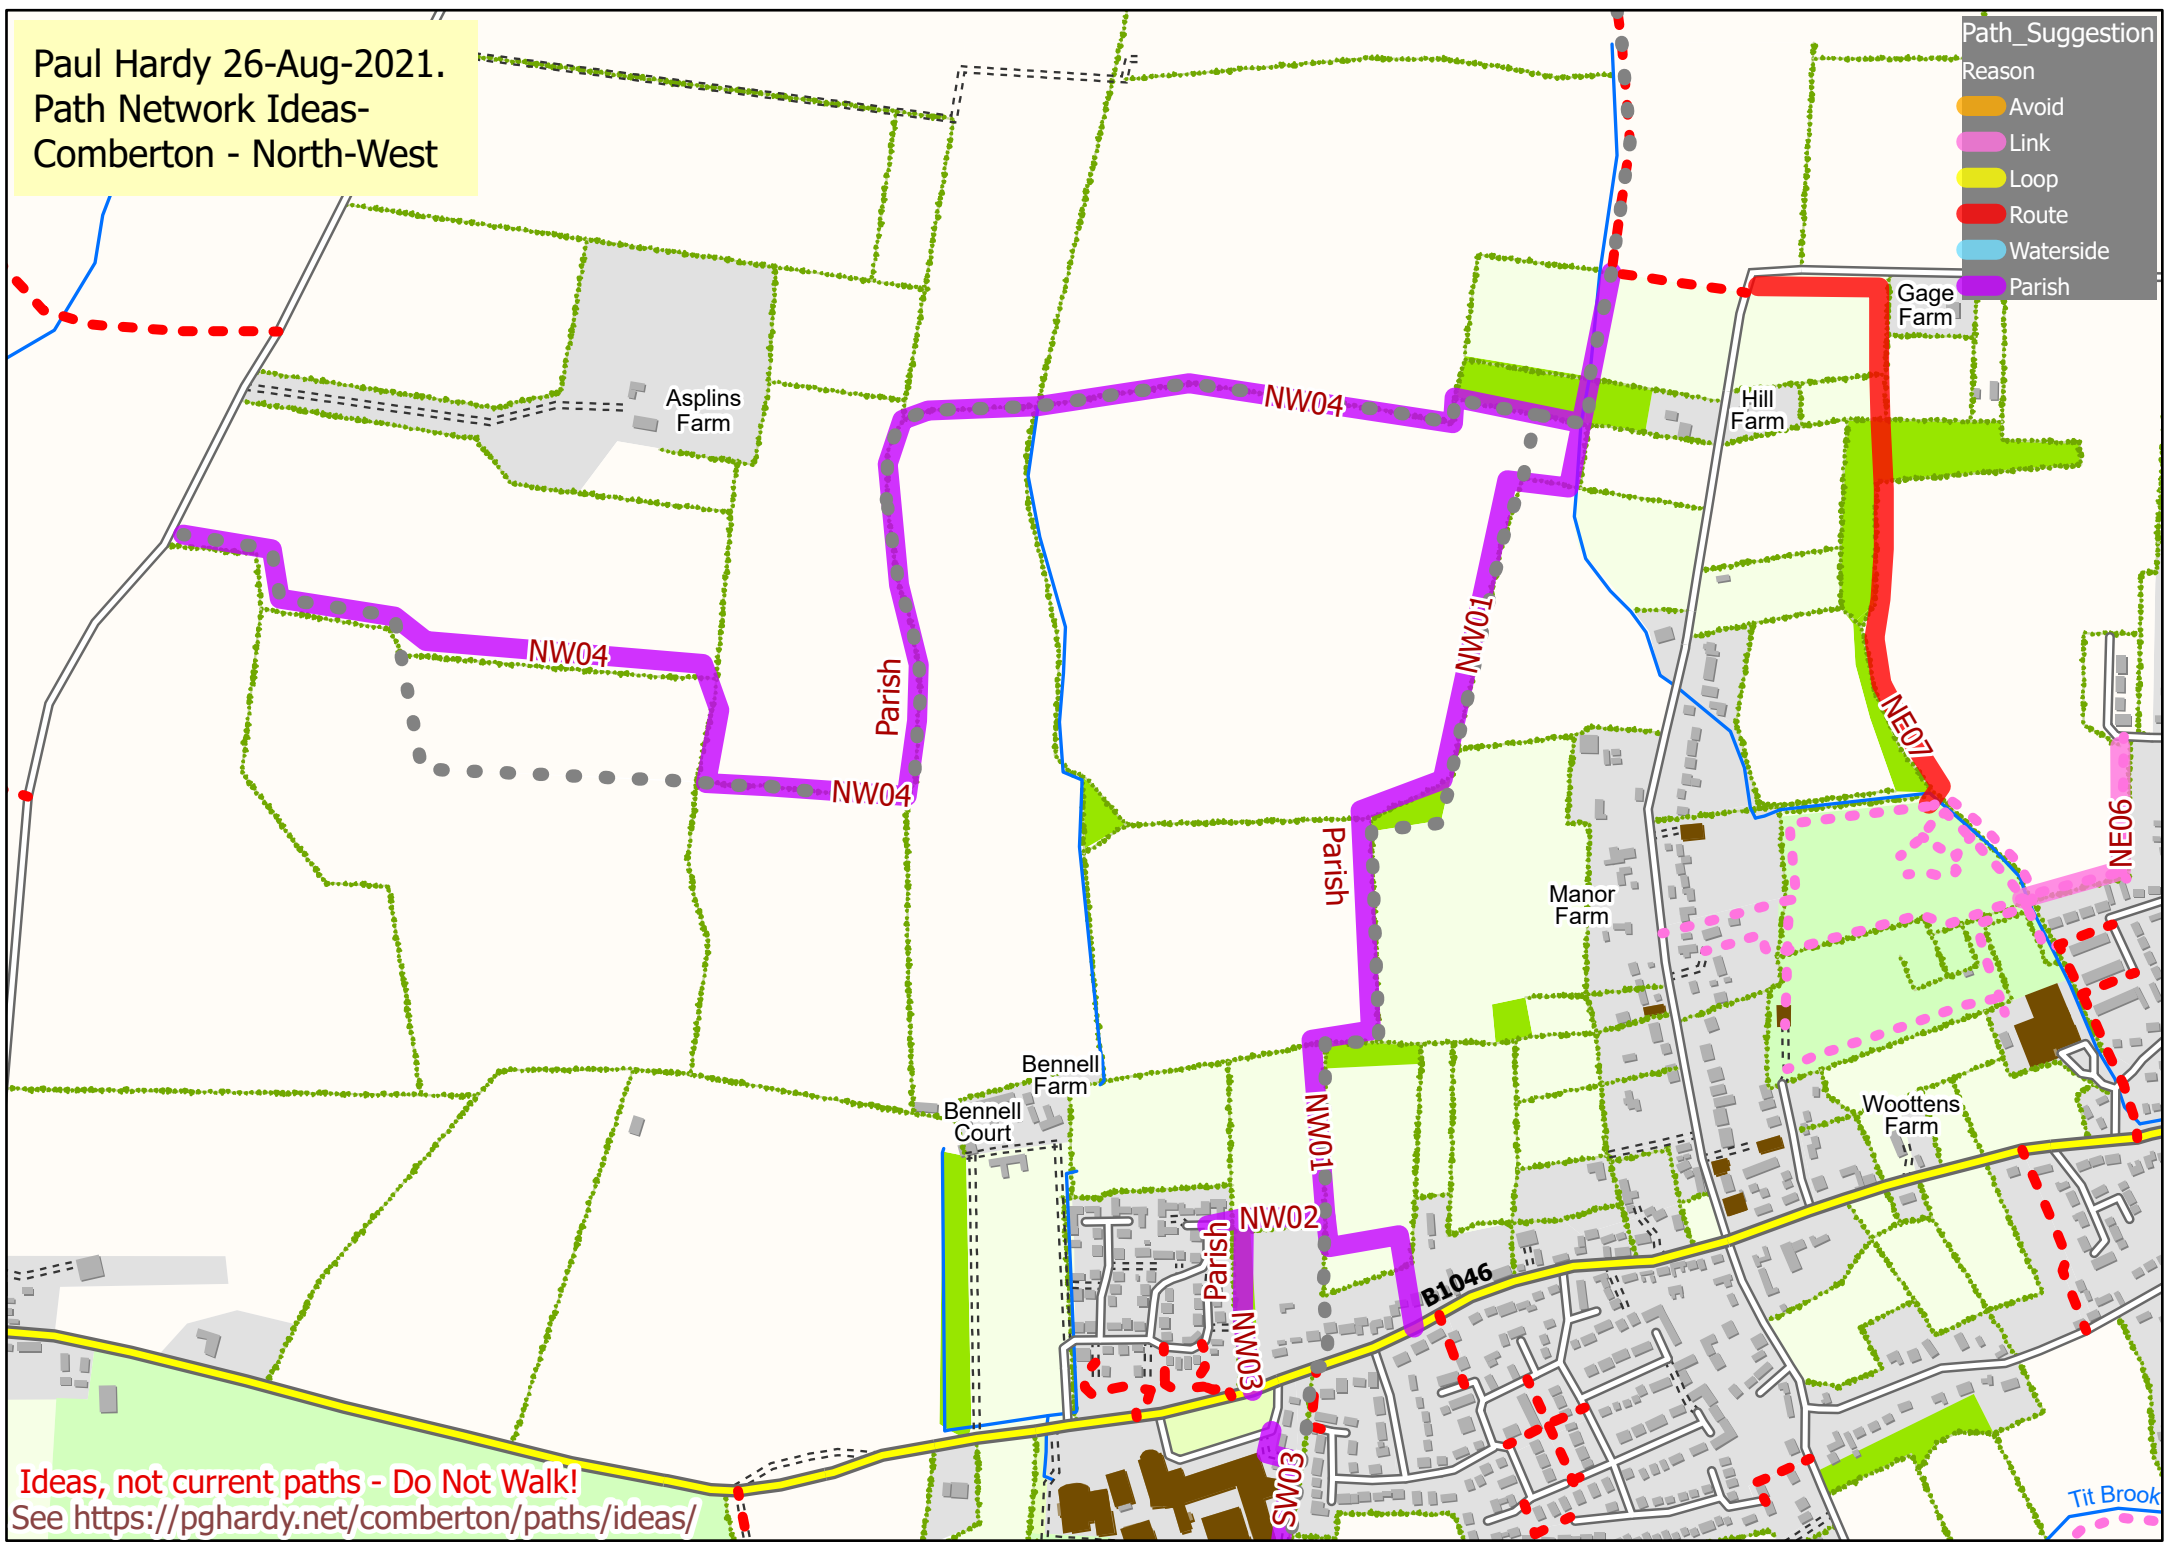

Paul Hardy 26-Aug-2021.
Path Network Ideas-
Comberton - North-West

Path_Suggestion	
Reason	
	Avoid
	Link
	Loop
	Route
	Waterside
	Parish

Ideas, not current paths - Do Not Walk!
See <https://pghardy.net/comberton/paths/ideas/>