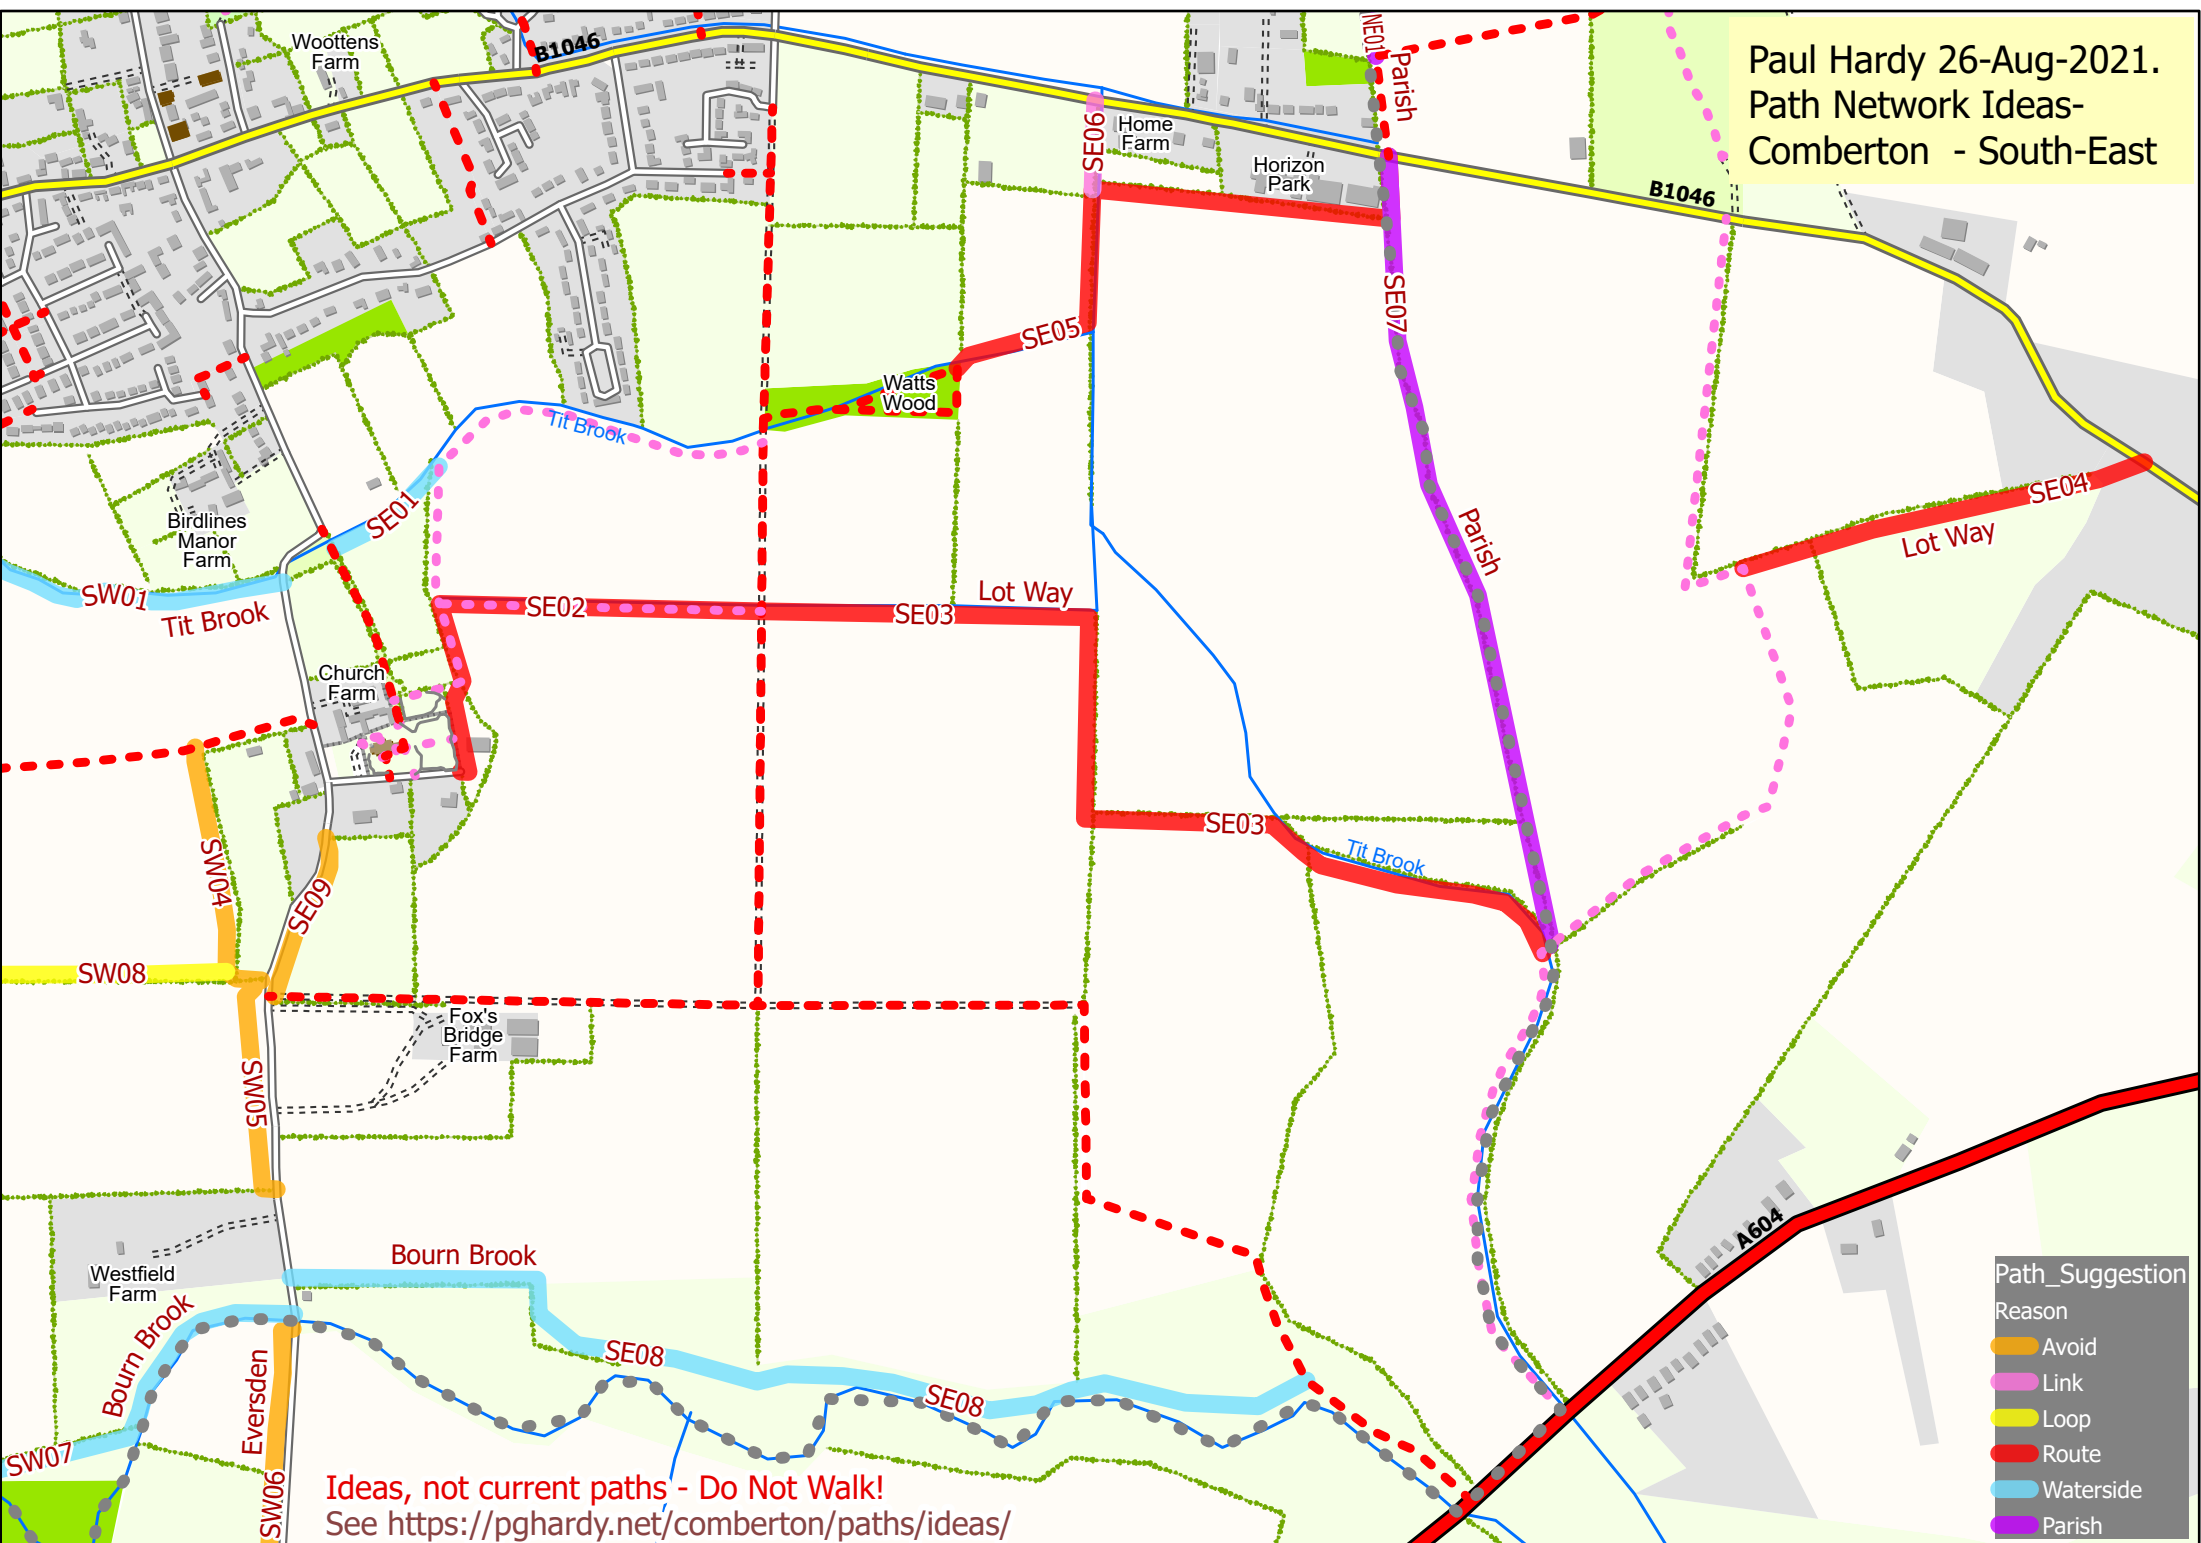

Paul Hardy 26-Aug-2021.  
 Path Network Ideas-  
 Comberton - South-East

Ideas, not current paths - Do Not Walk!  
 See <https://pghardy.net/comberton/paths/ideas/>

Path_Suggestion Reason	
	Avoid
	Link
	Loop
	Route
	Waterside
	Parish