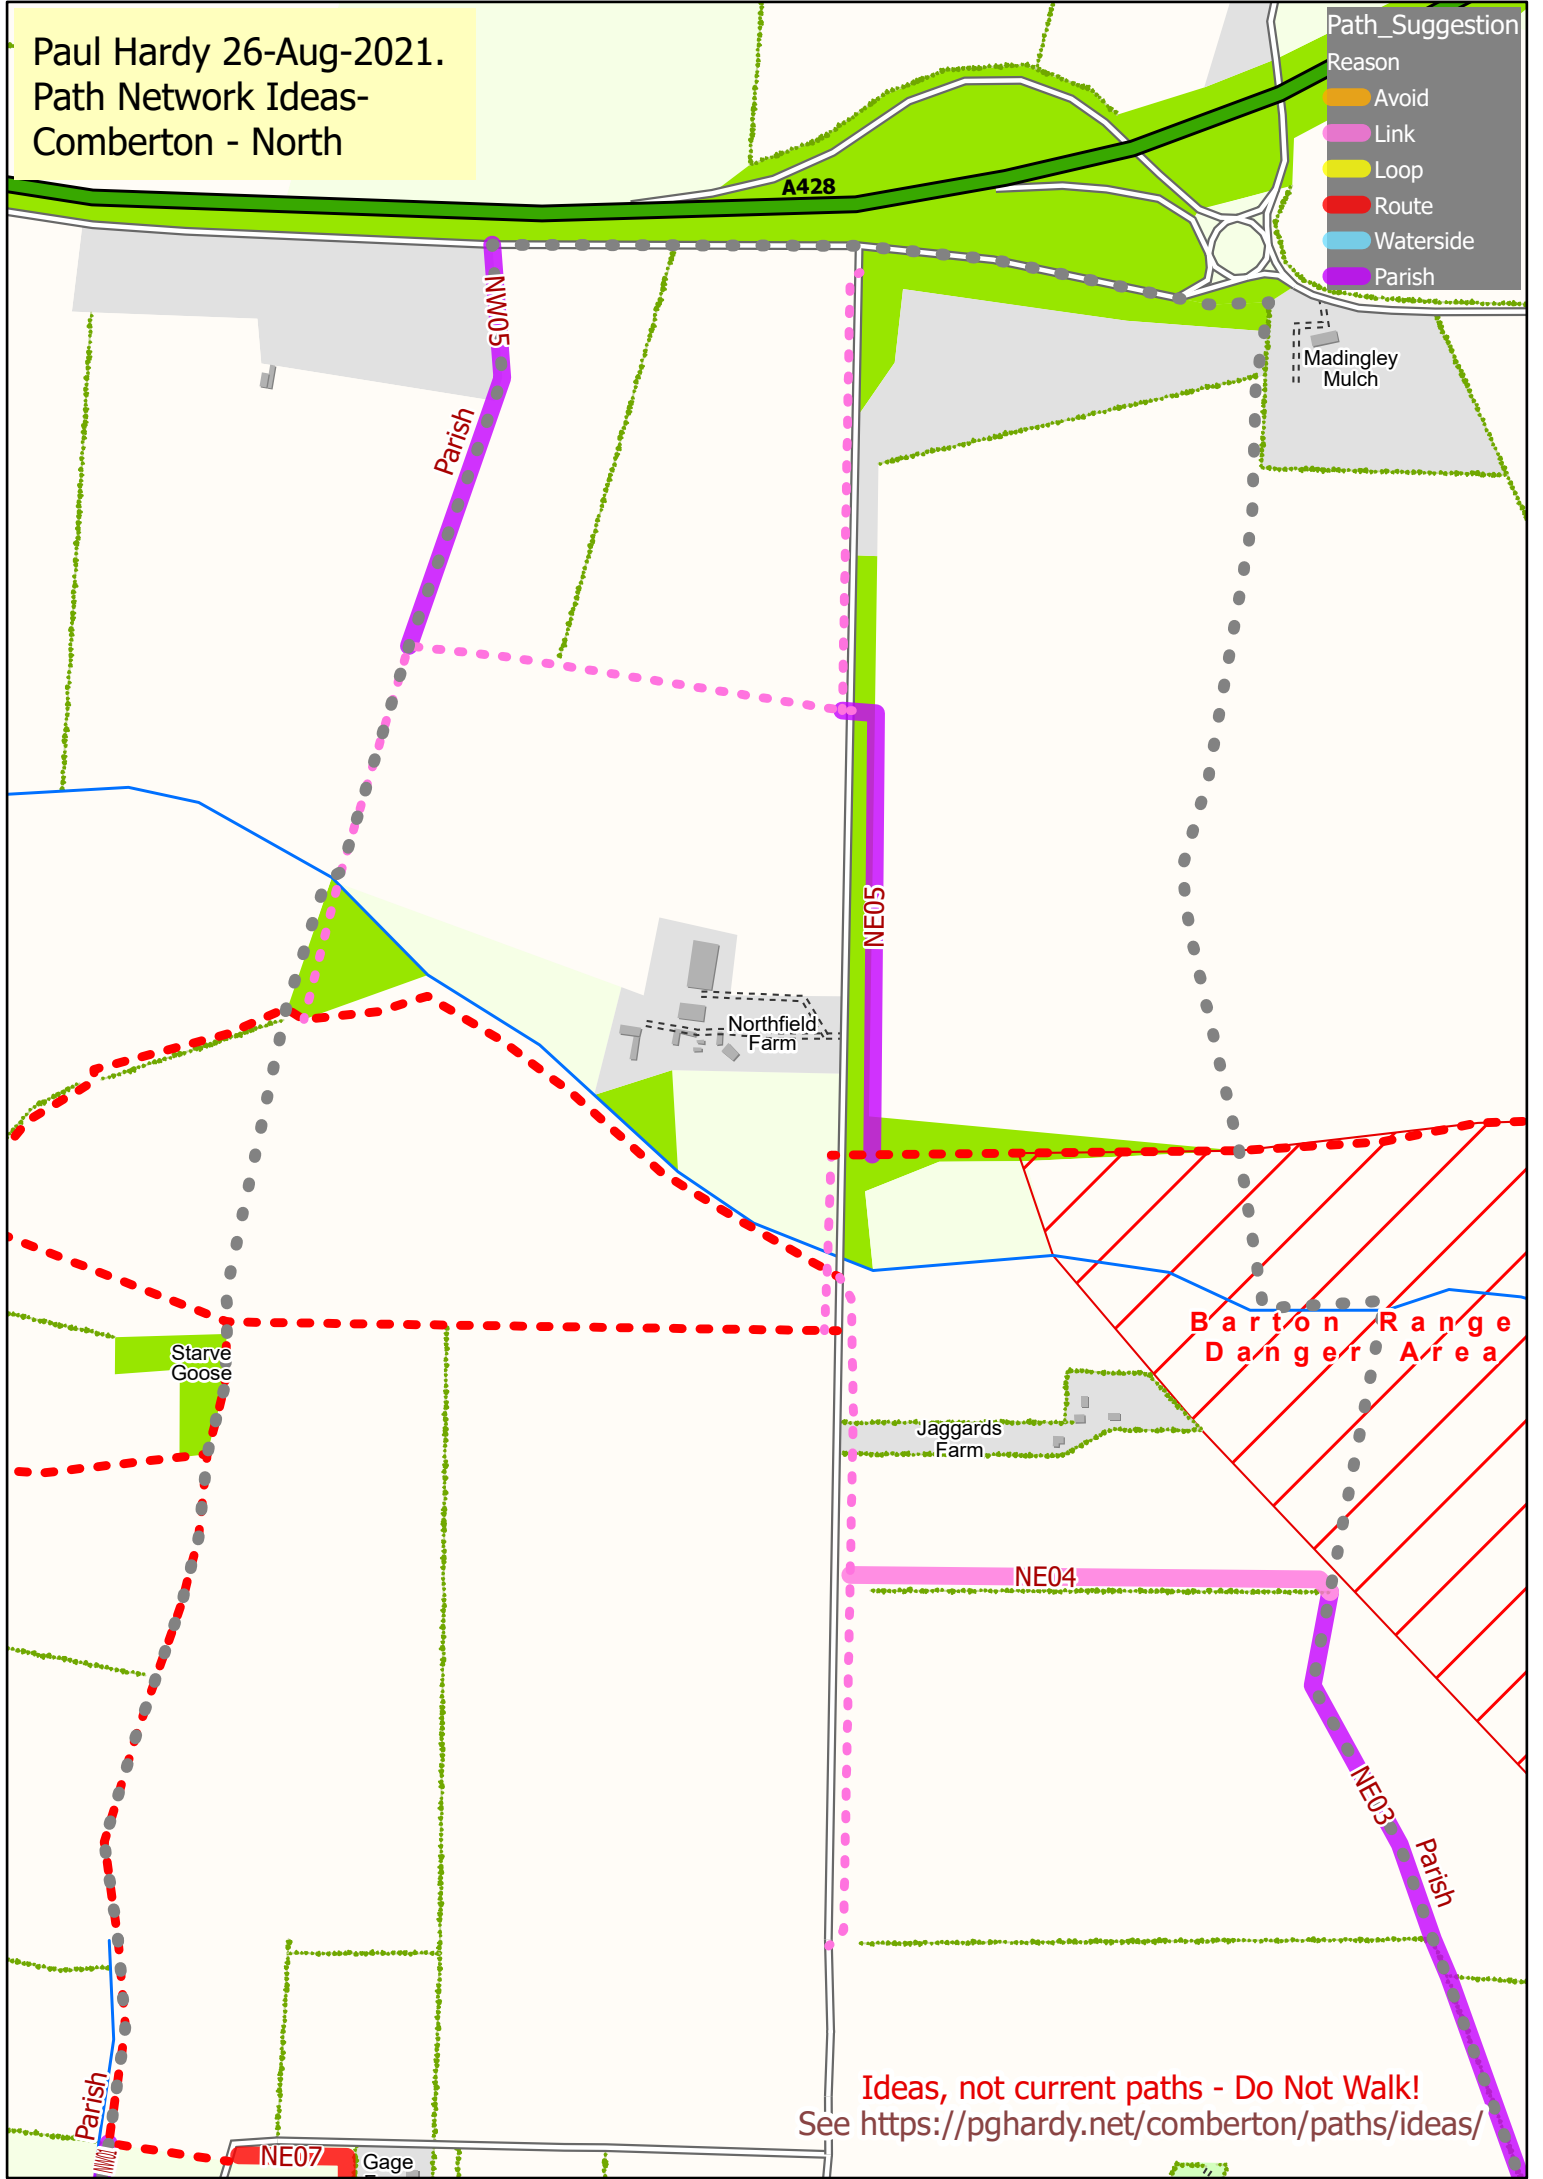

Paul Hardy 26-Aug-2021.
Path Network Ideas-
Comberton - North

Path_Suggestion	Reason
	Avoid
	Link
	Loop
	Route
	Waterside
	Parish

Ideas, not current paths - Do Not Walk!
See <https://pghardy.net/comberton/paths/ideas/>