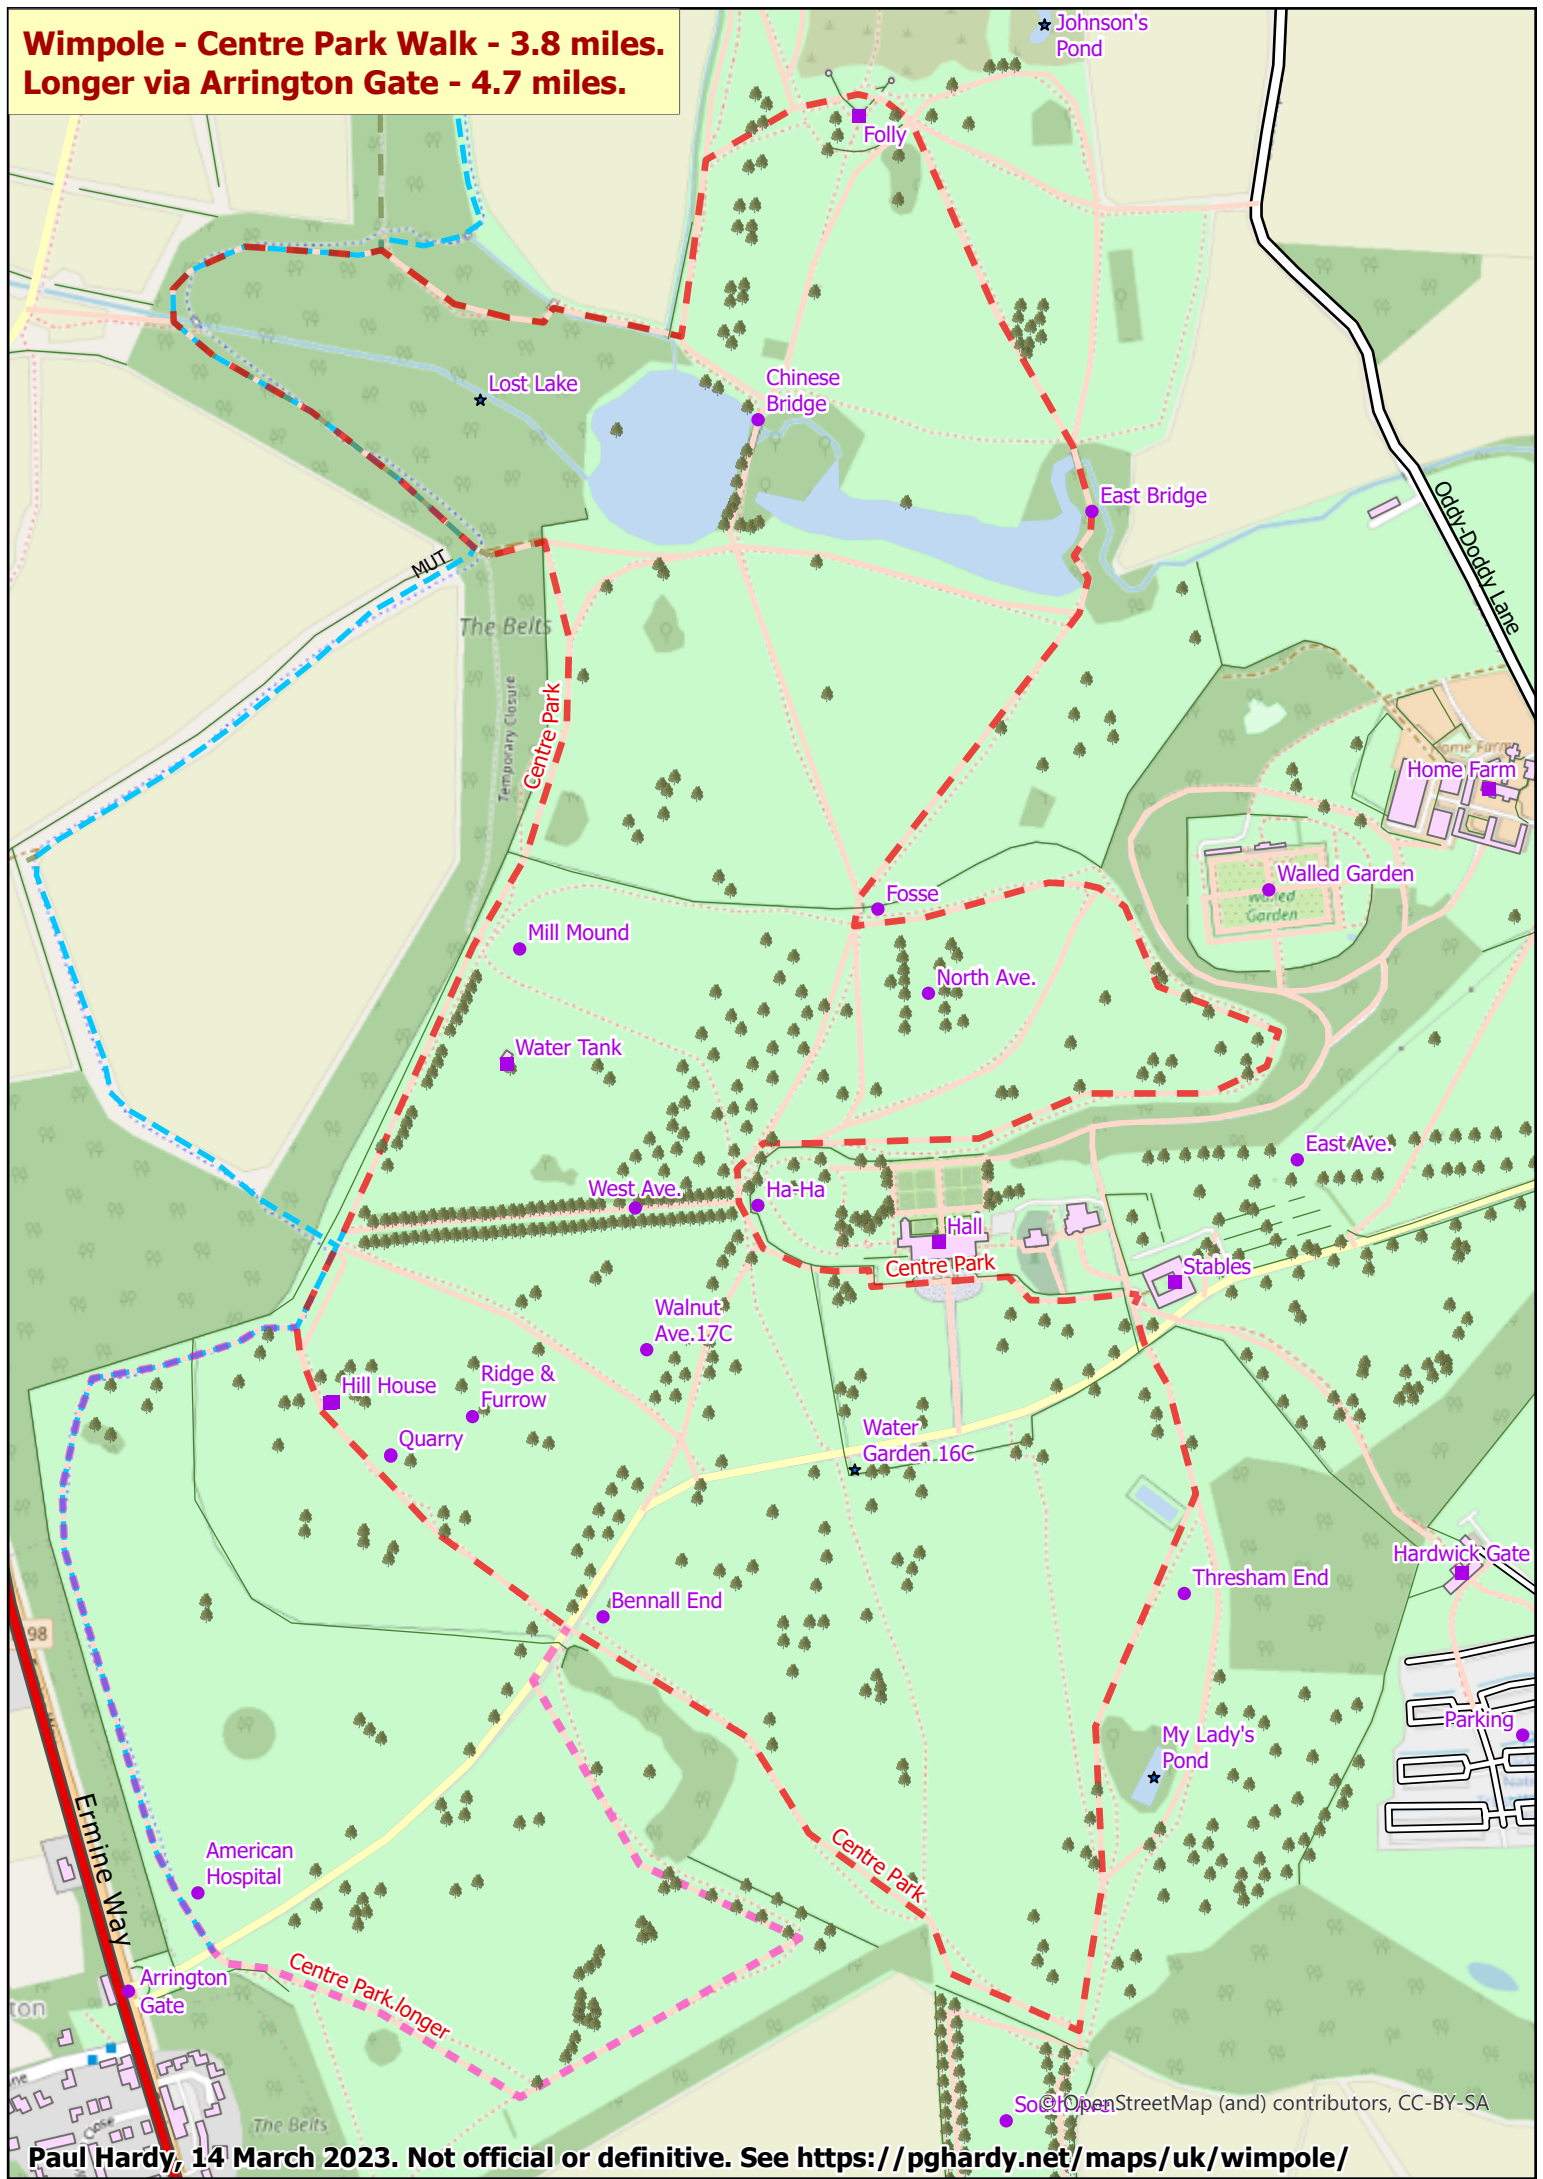

**Wimpole - Centre Park Walk - 3.8 miles.
Longer via Arrington Gate - 4.7 miles.**

SoC@OpenStreetMap (and) contributors, CC-BY-SA

Paul Hardy, 14 March 2023. Not official or definitive. See <https://pghardy.net/maps/uk/wimpole/>