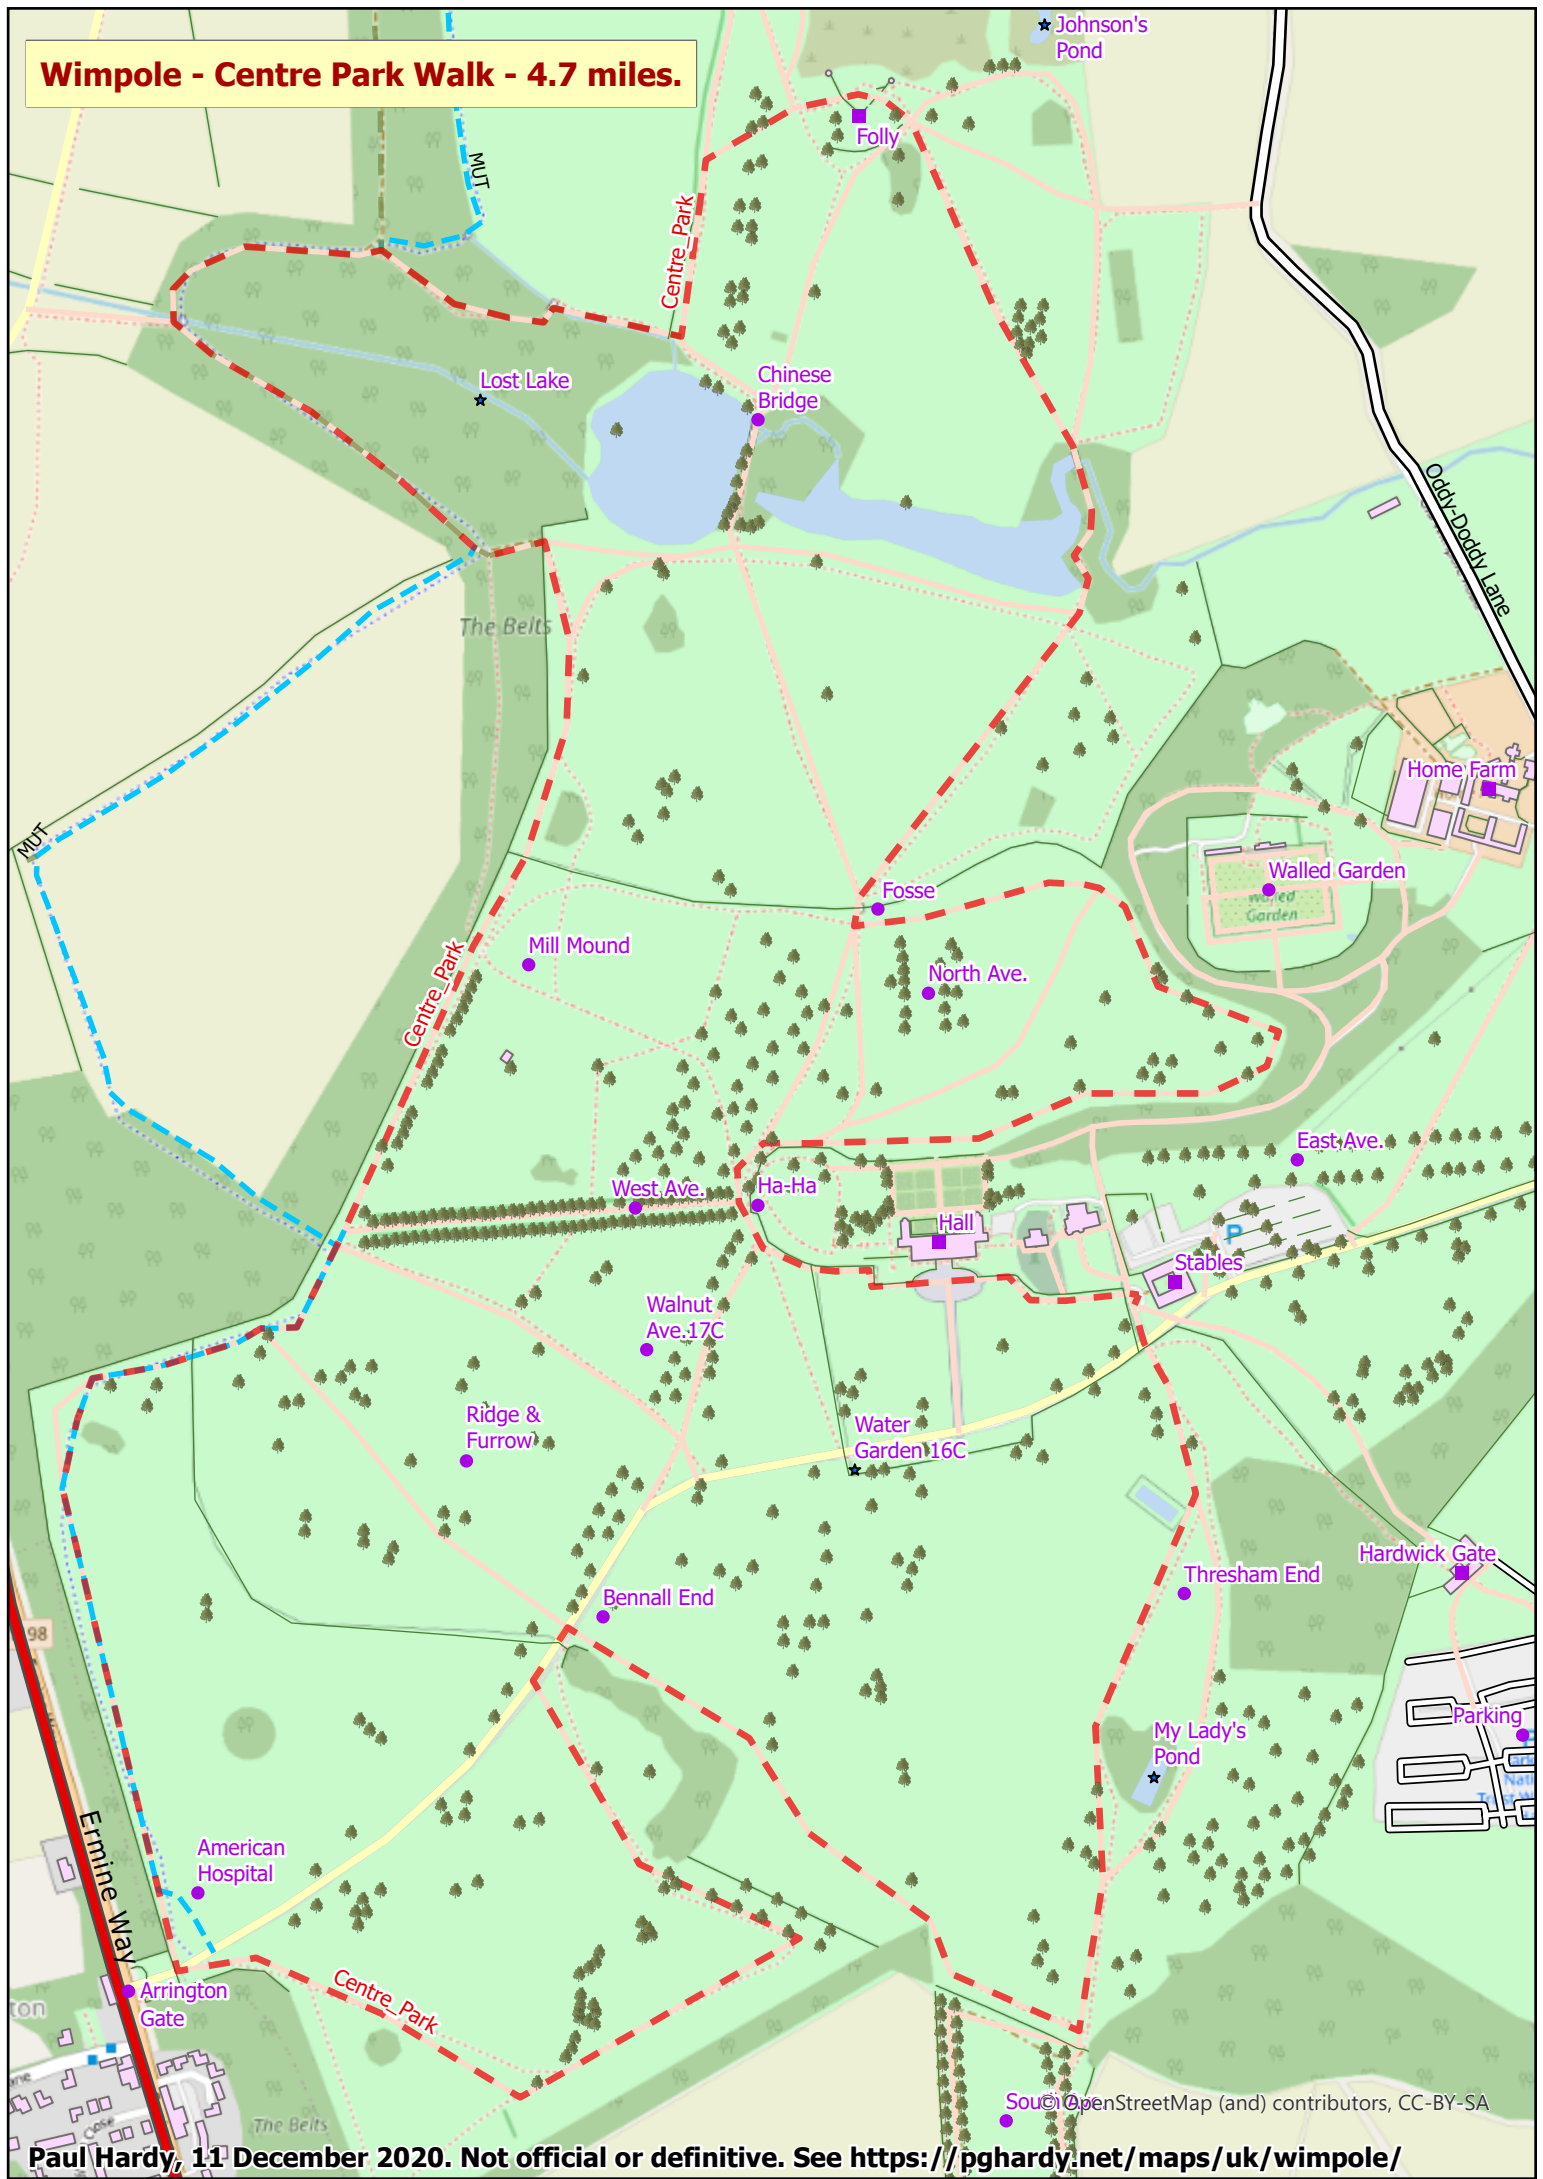

Wimpole - Centre Park Walk - 4.7 miles.

Source: OpenStreetMap (and) contributors, CC-BY-SA