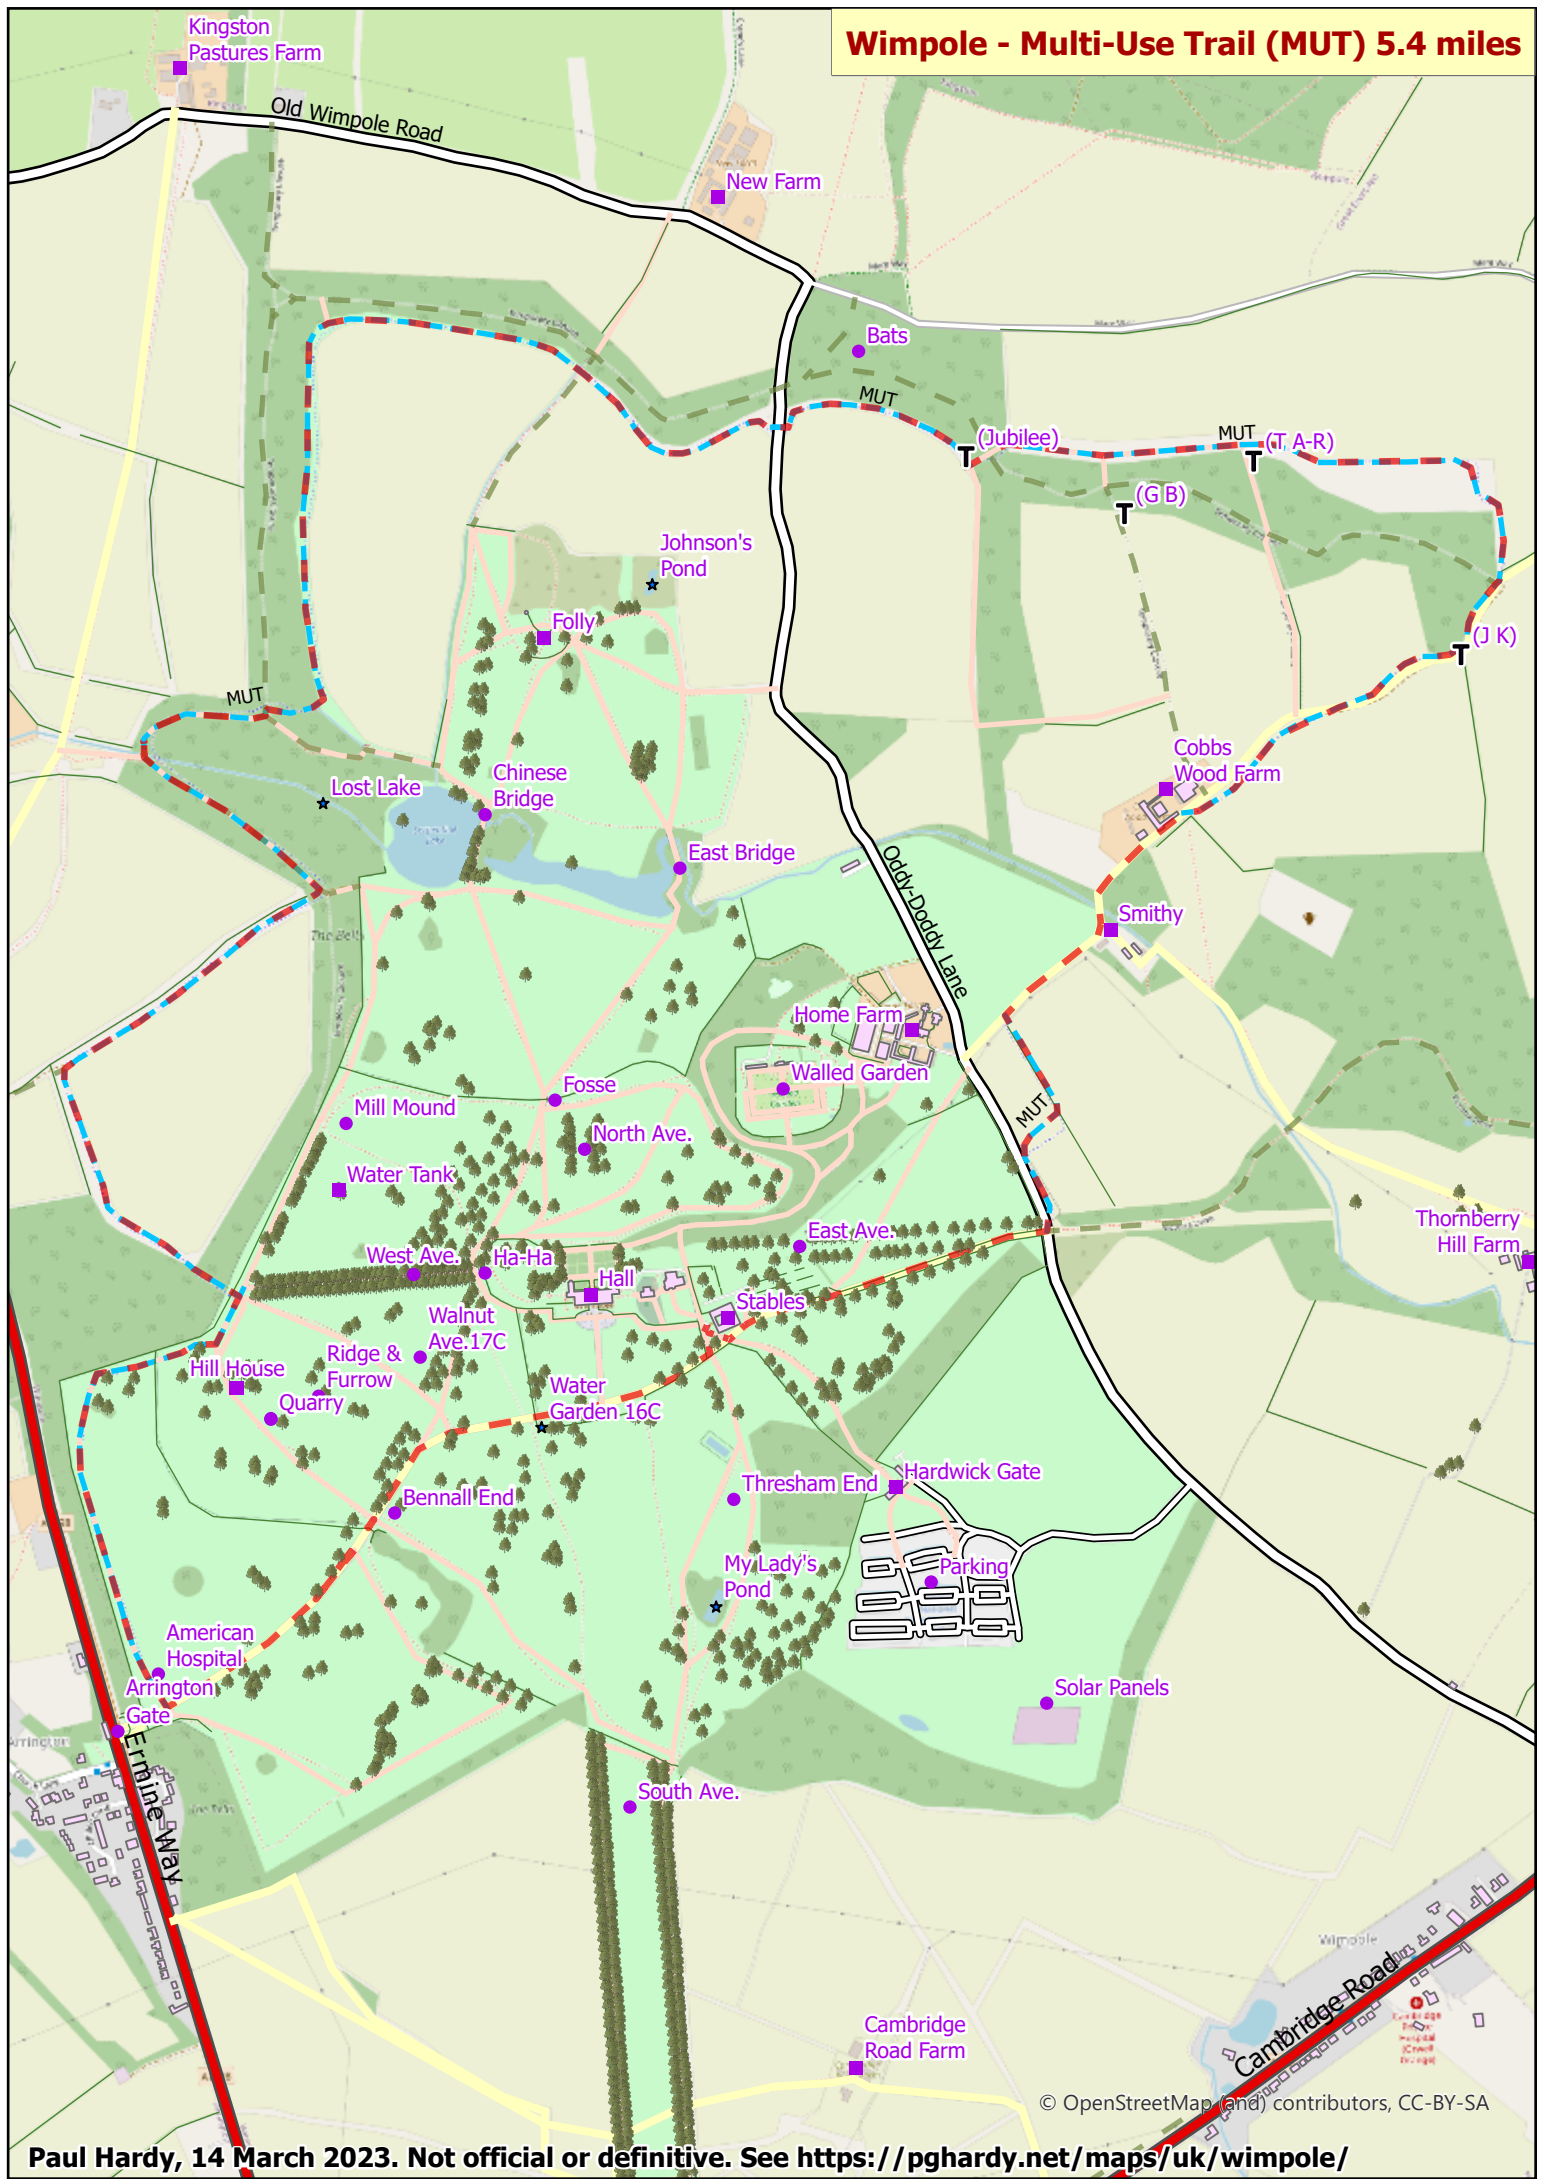

# Wimpole - Multi-Use Trail (MUT) 5.4 miles

© OpenStreetMap (and) contributors, CC-BY-SA