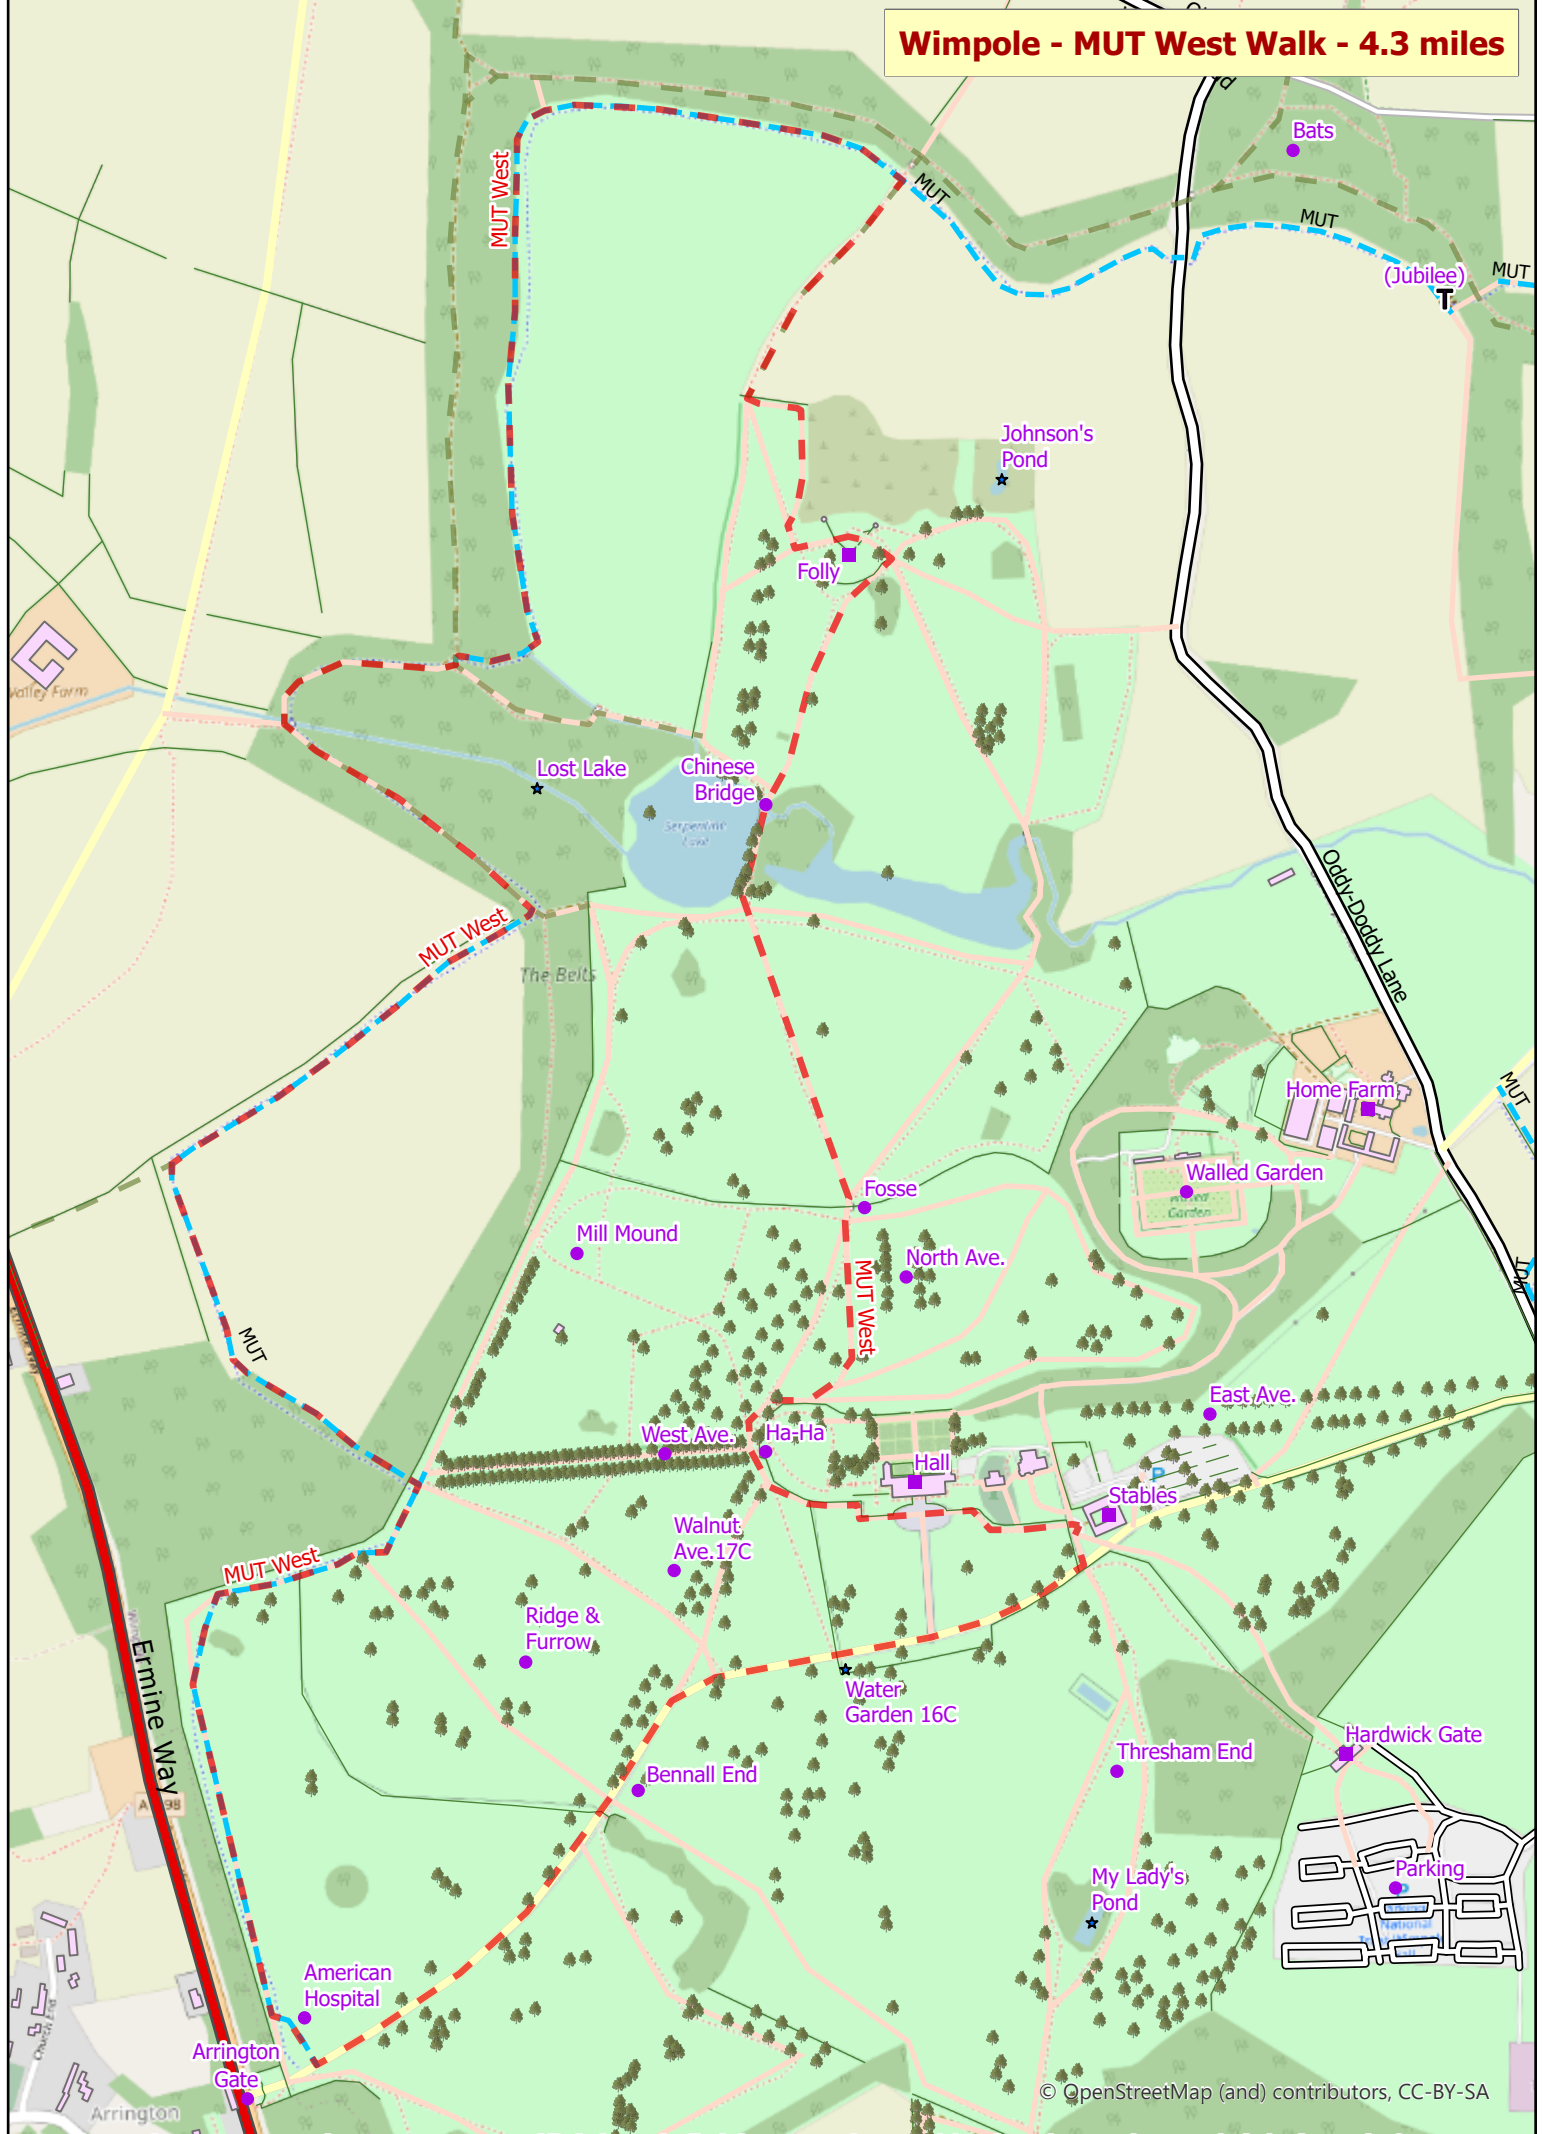

# Wimpole - MUT West Walk - 4.3 miles

© OpenStreetMap (and) contributors, CC-BY-SA