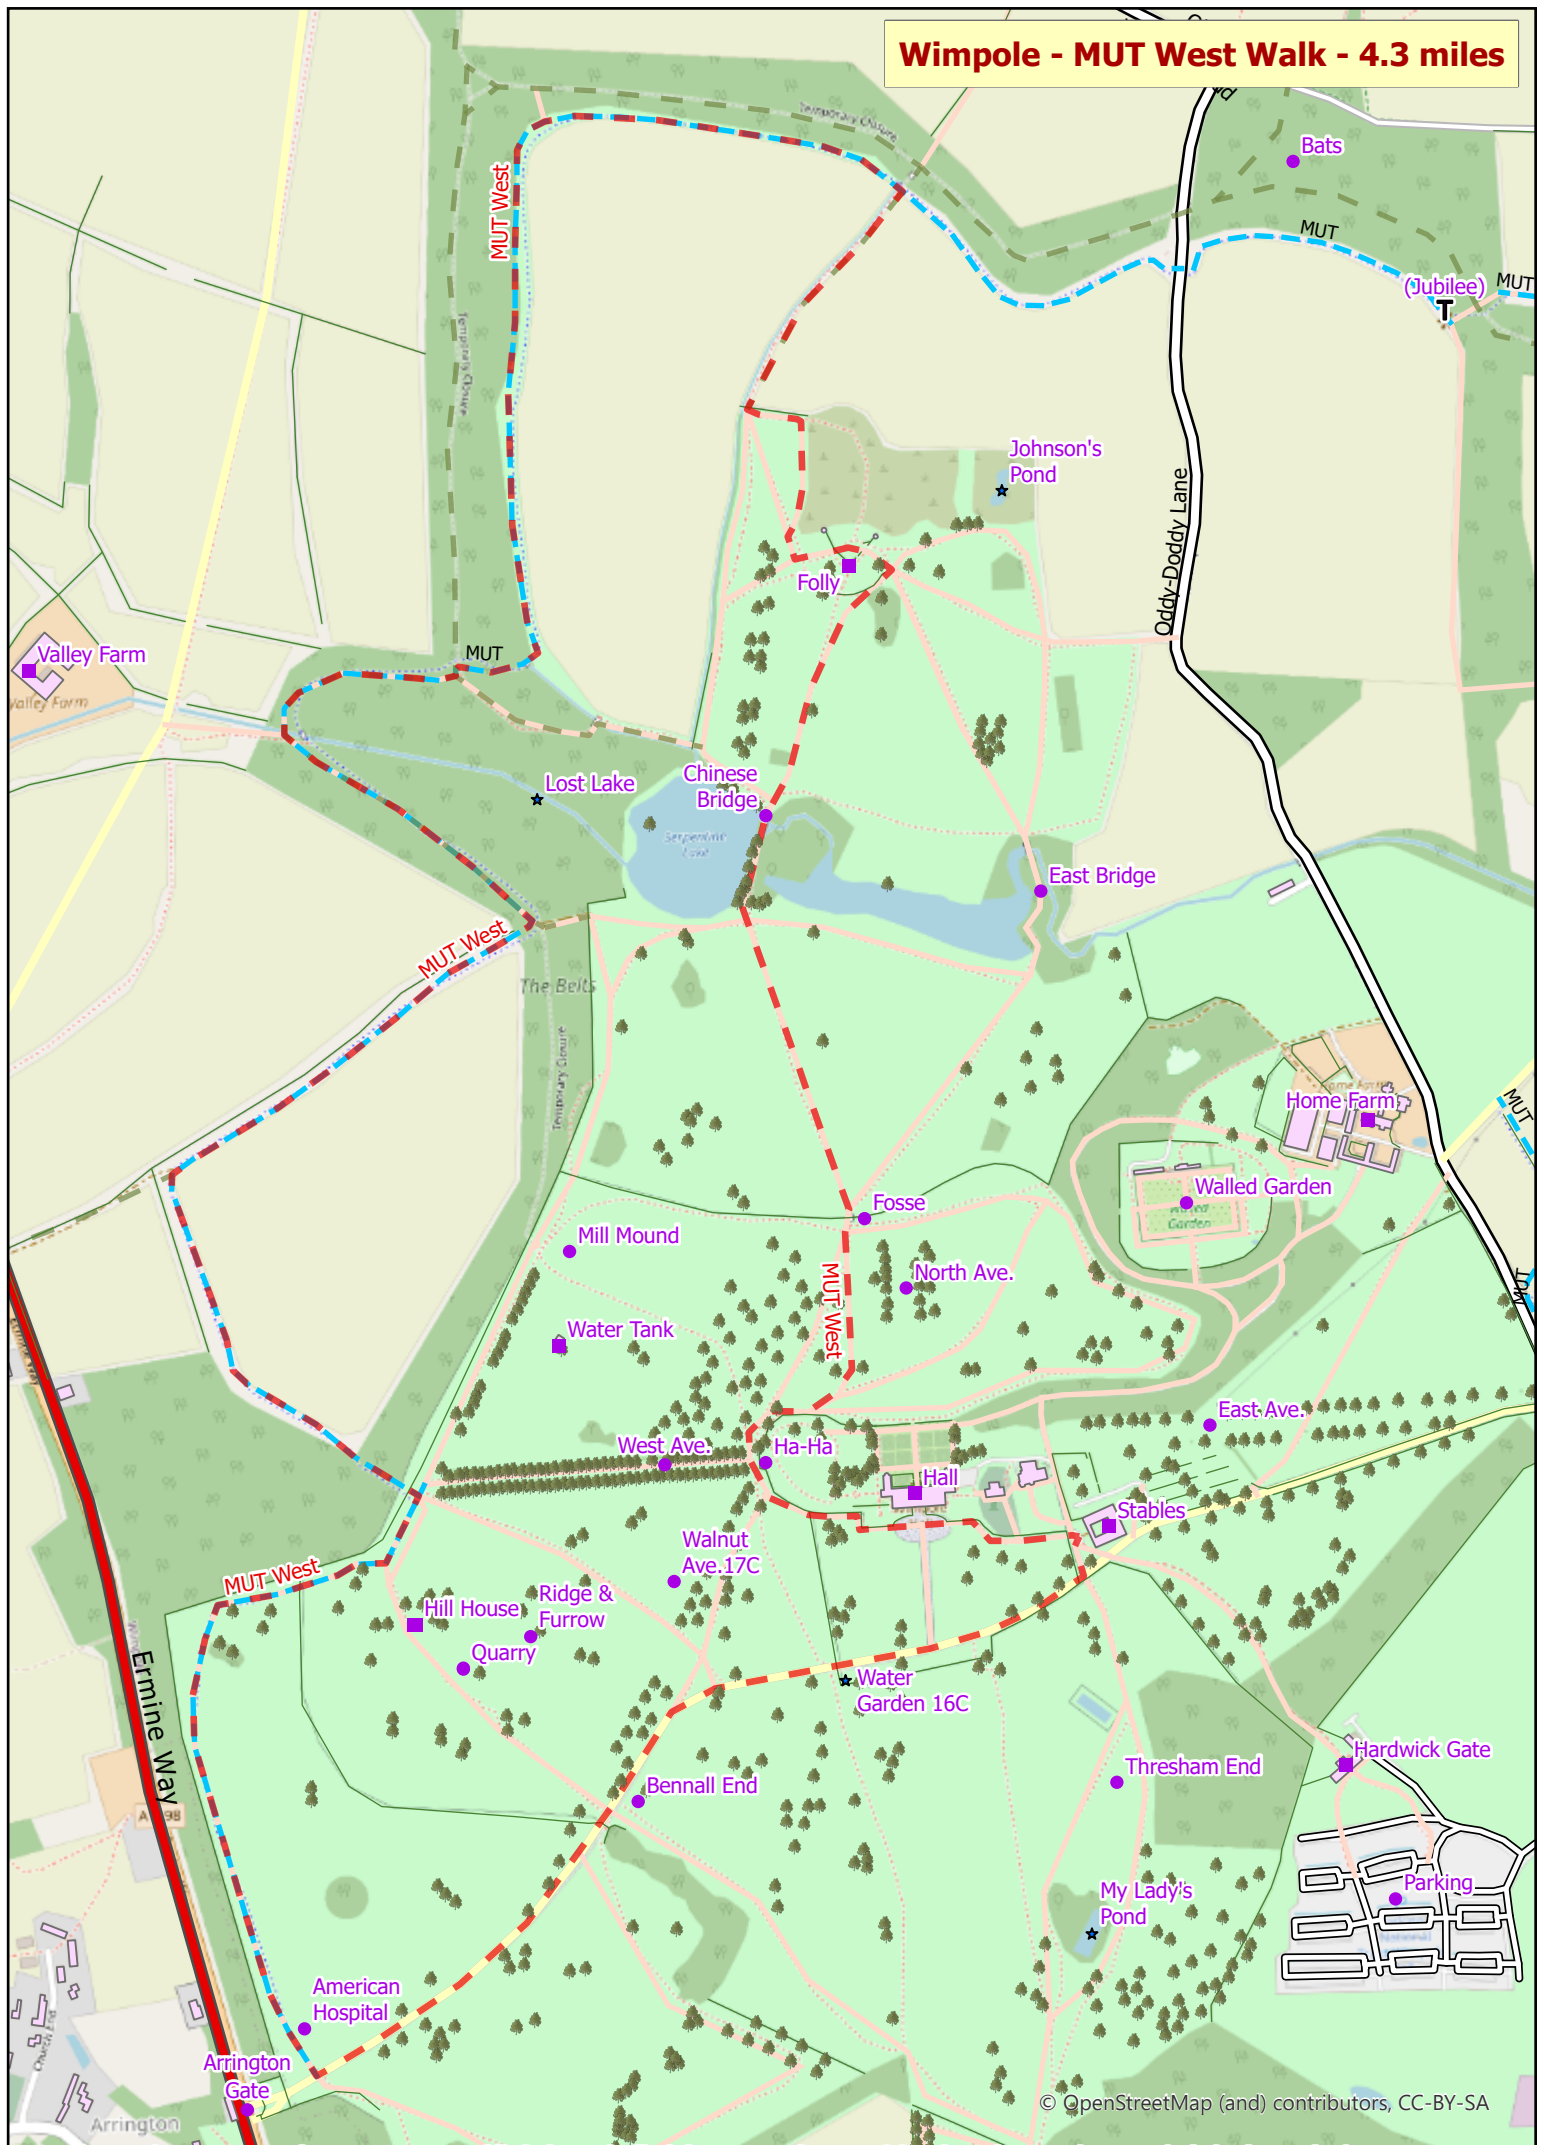

# Wimpole - MUT West Walk - 4.3 miles

© OpenStreetMap (and) contributors, CC-BY-SA