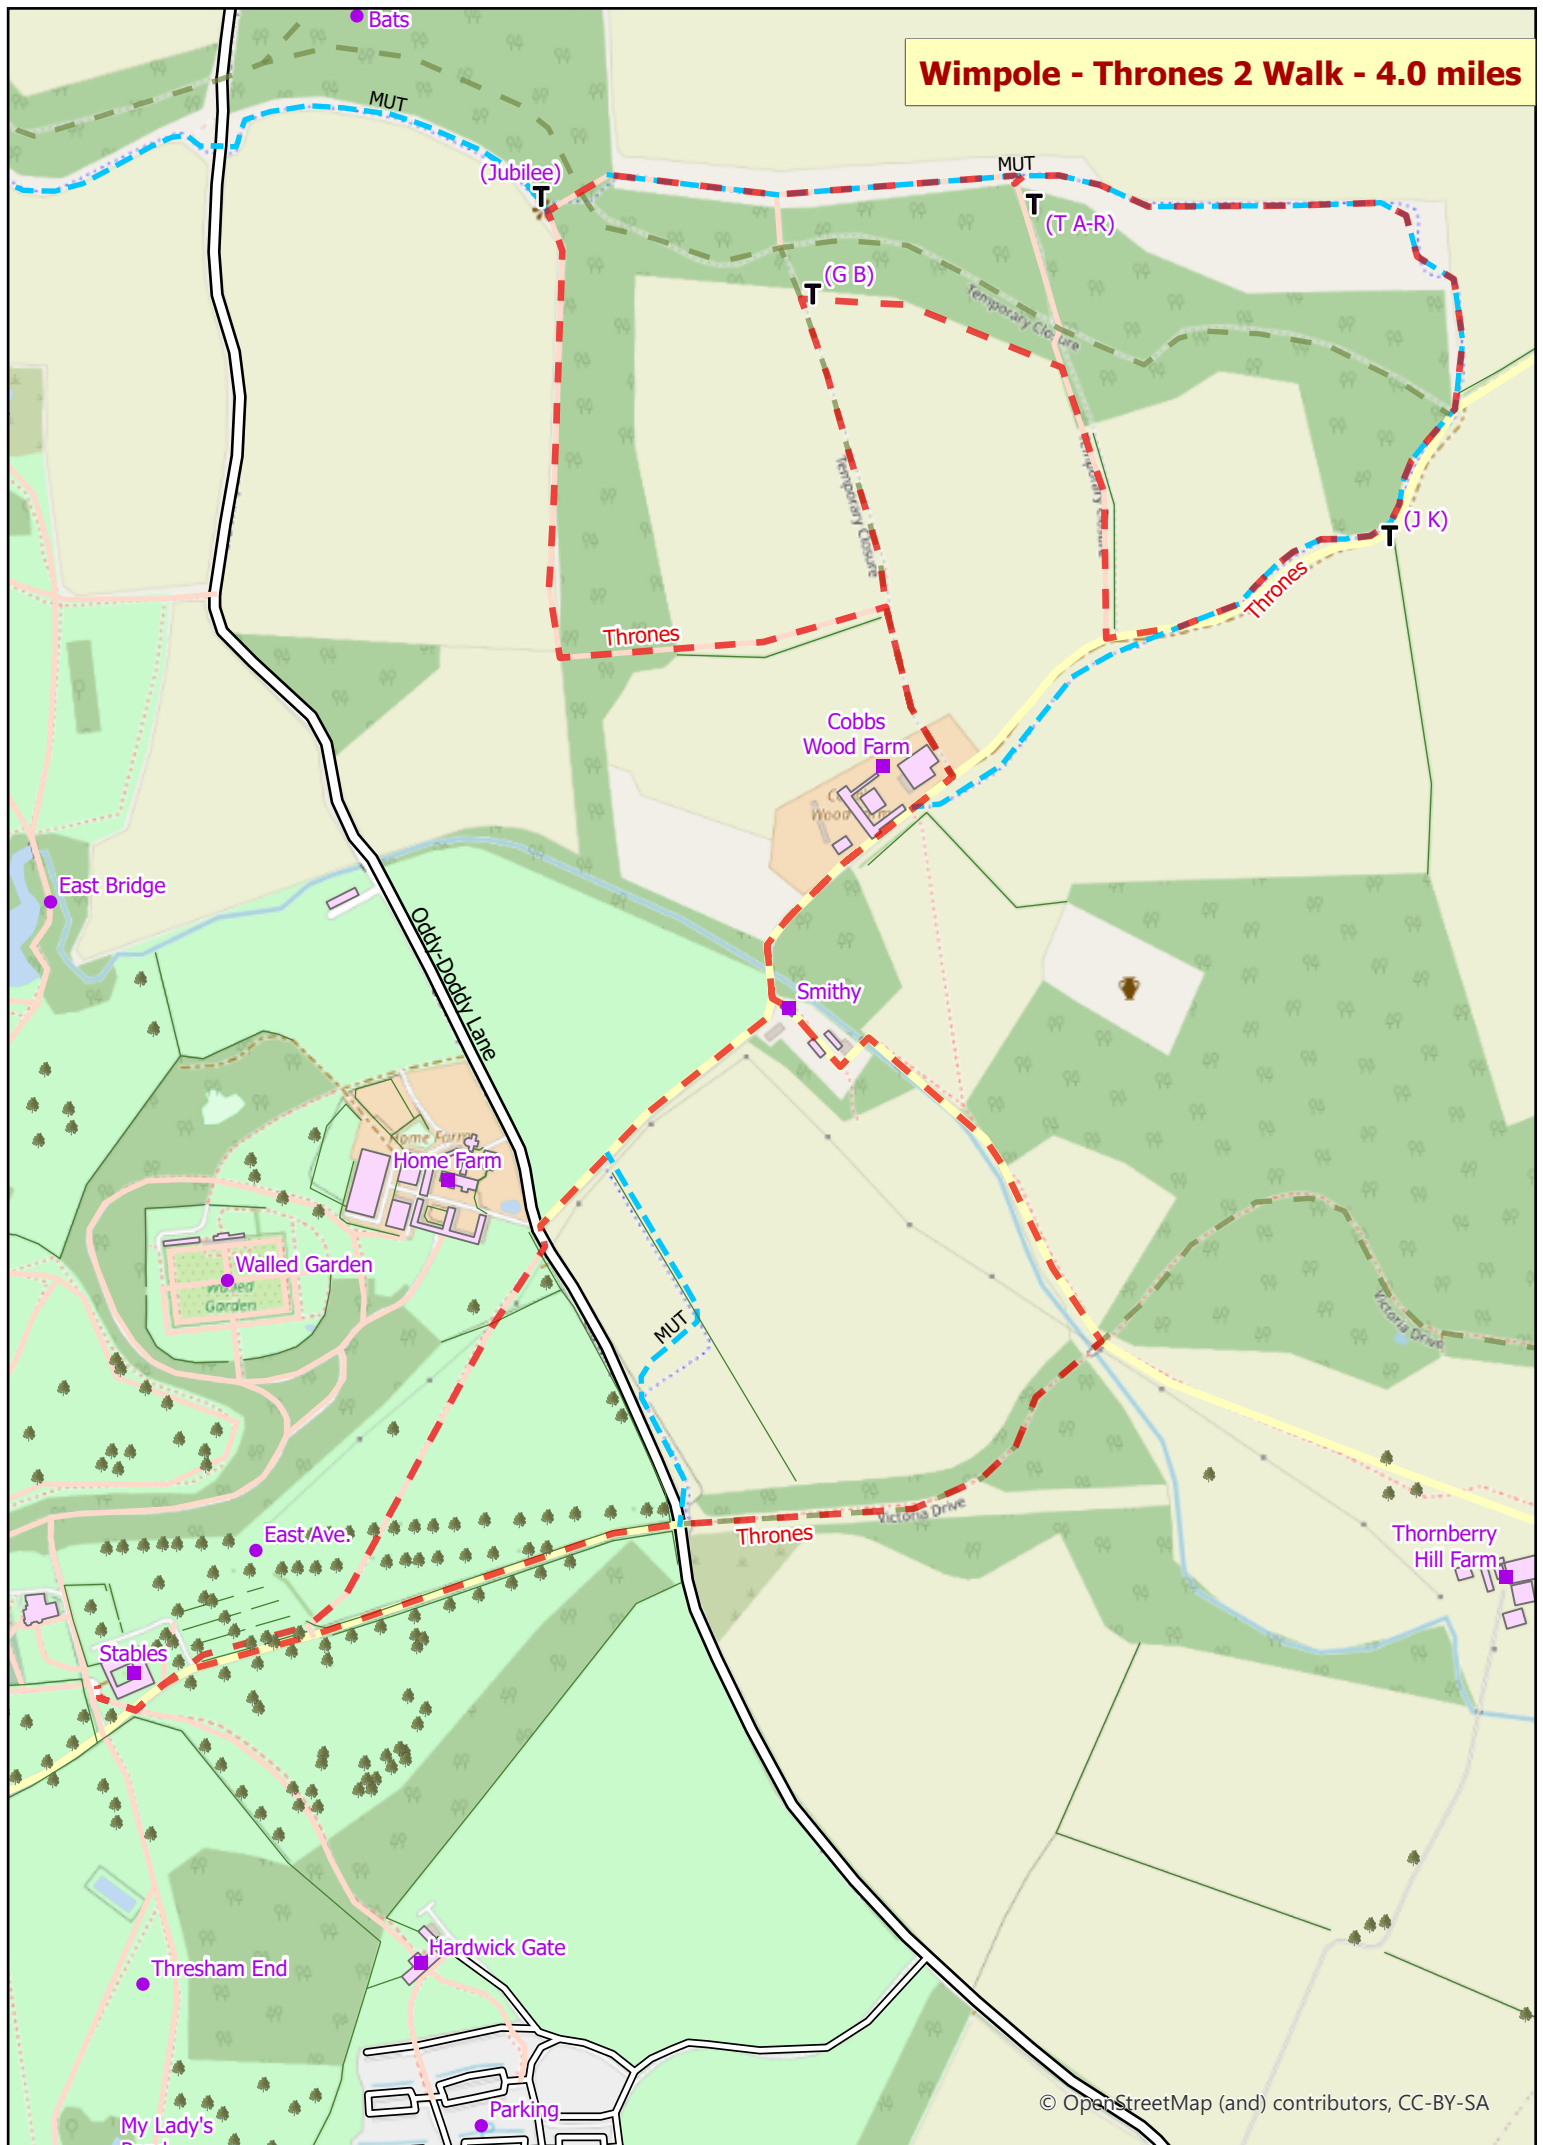

# Wimpole - Thrones 2 Walk - 4.0 miles

© OpenStreetMap (and) contributors, CC-BY-SA