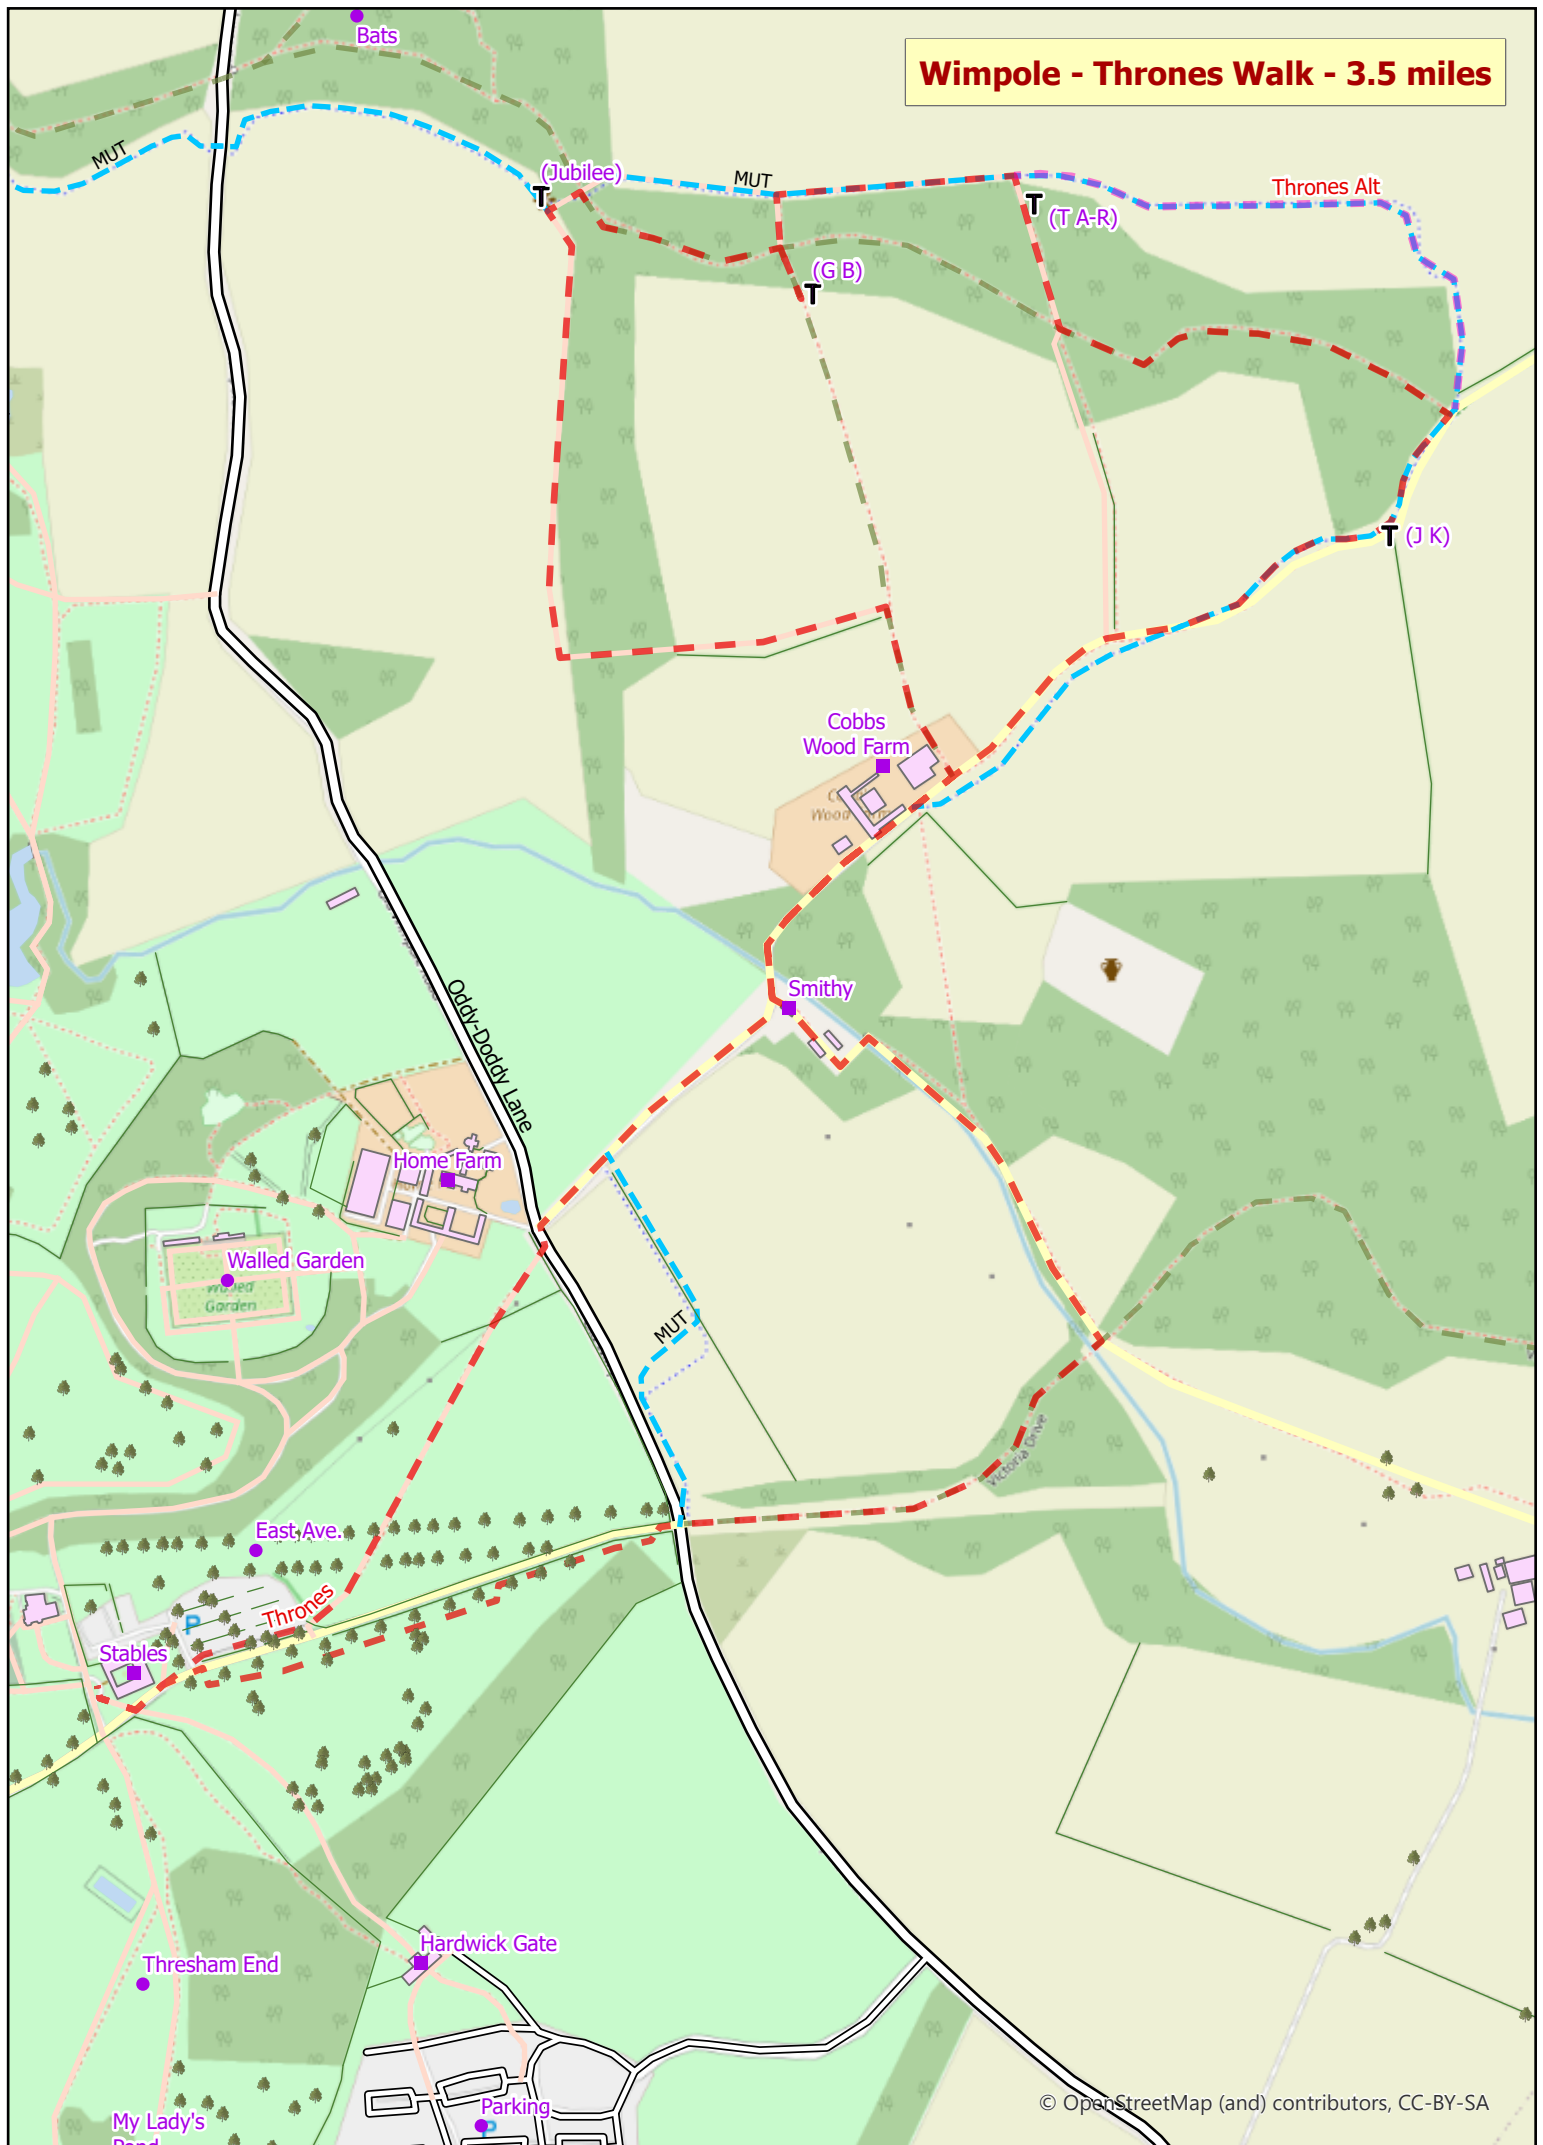

Wimpole - Thrones Walk - 3.5 miles

© OpenStreetMap (and) contributors, CC-BY-SA