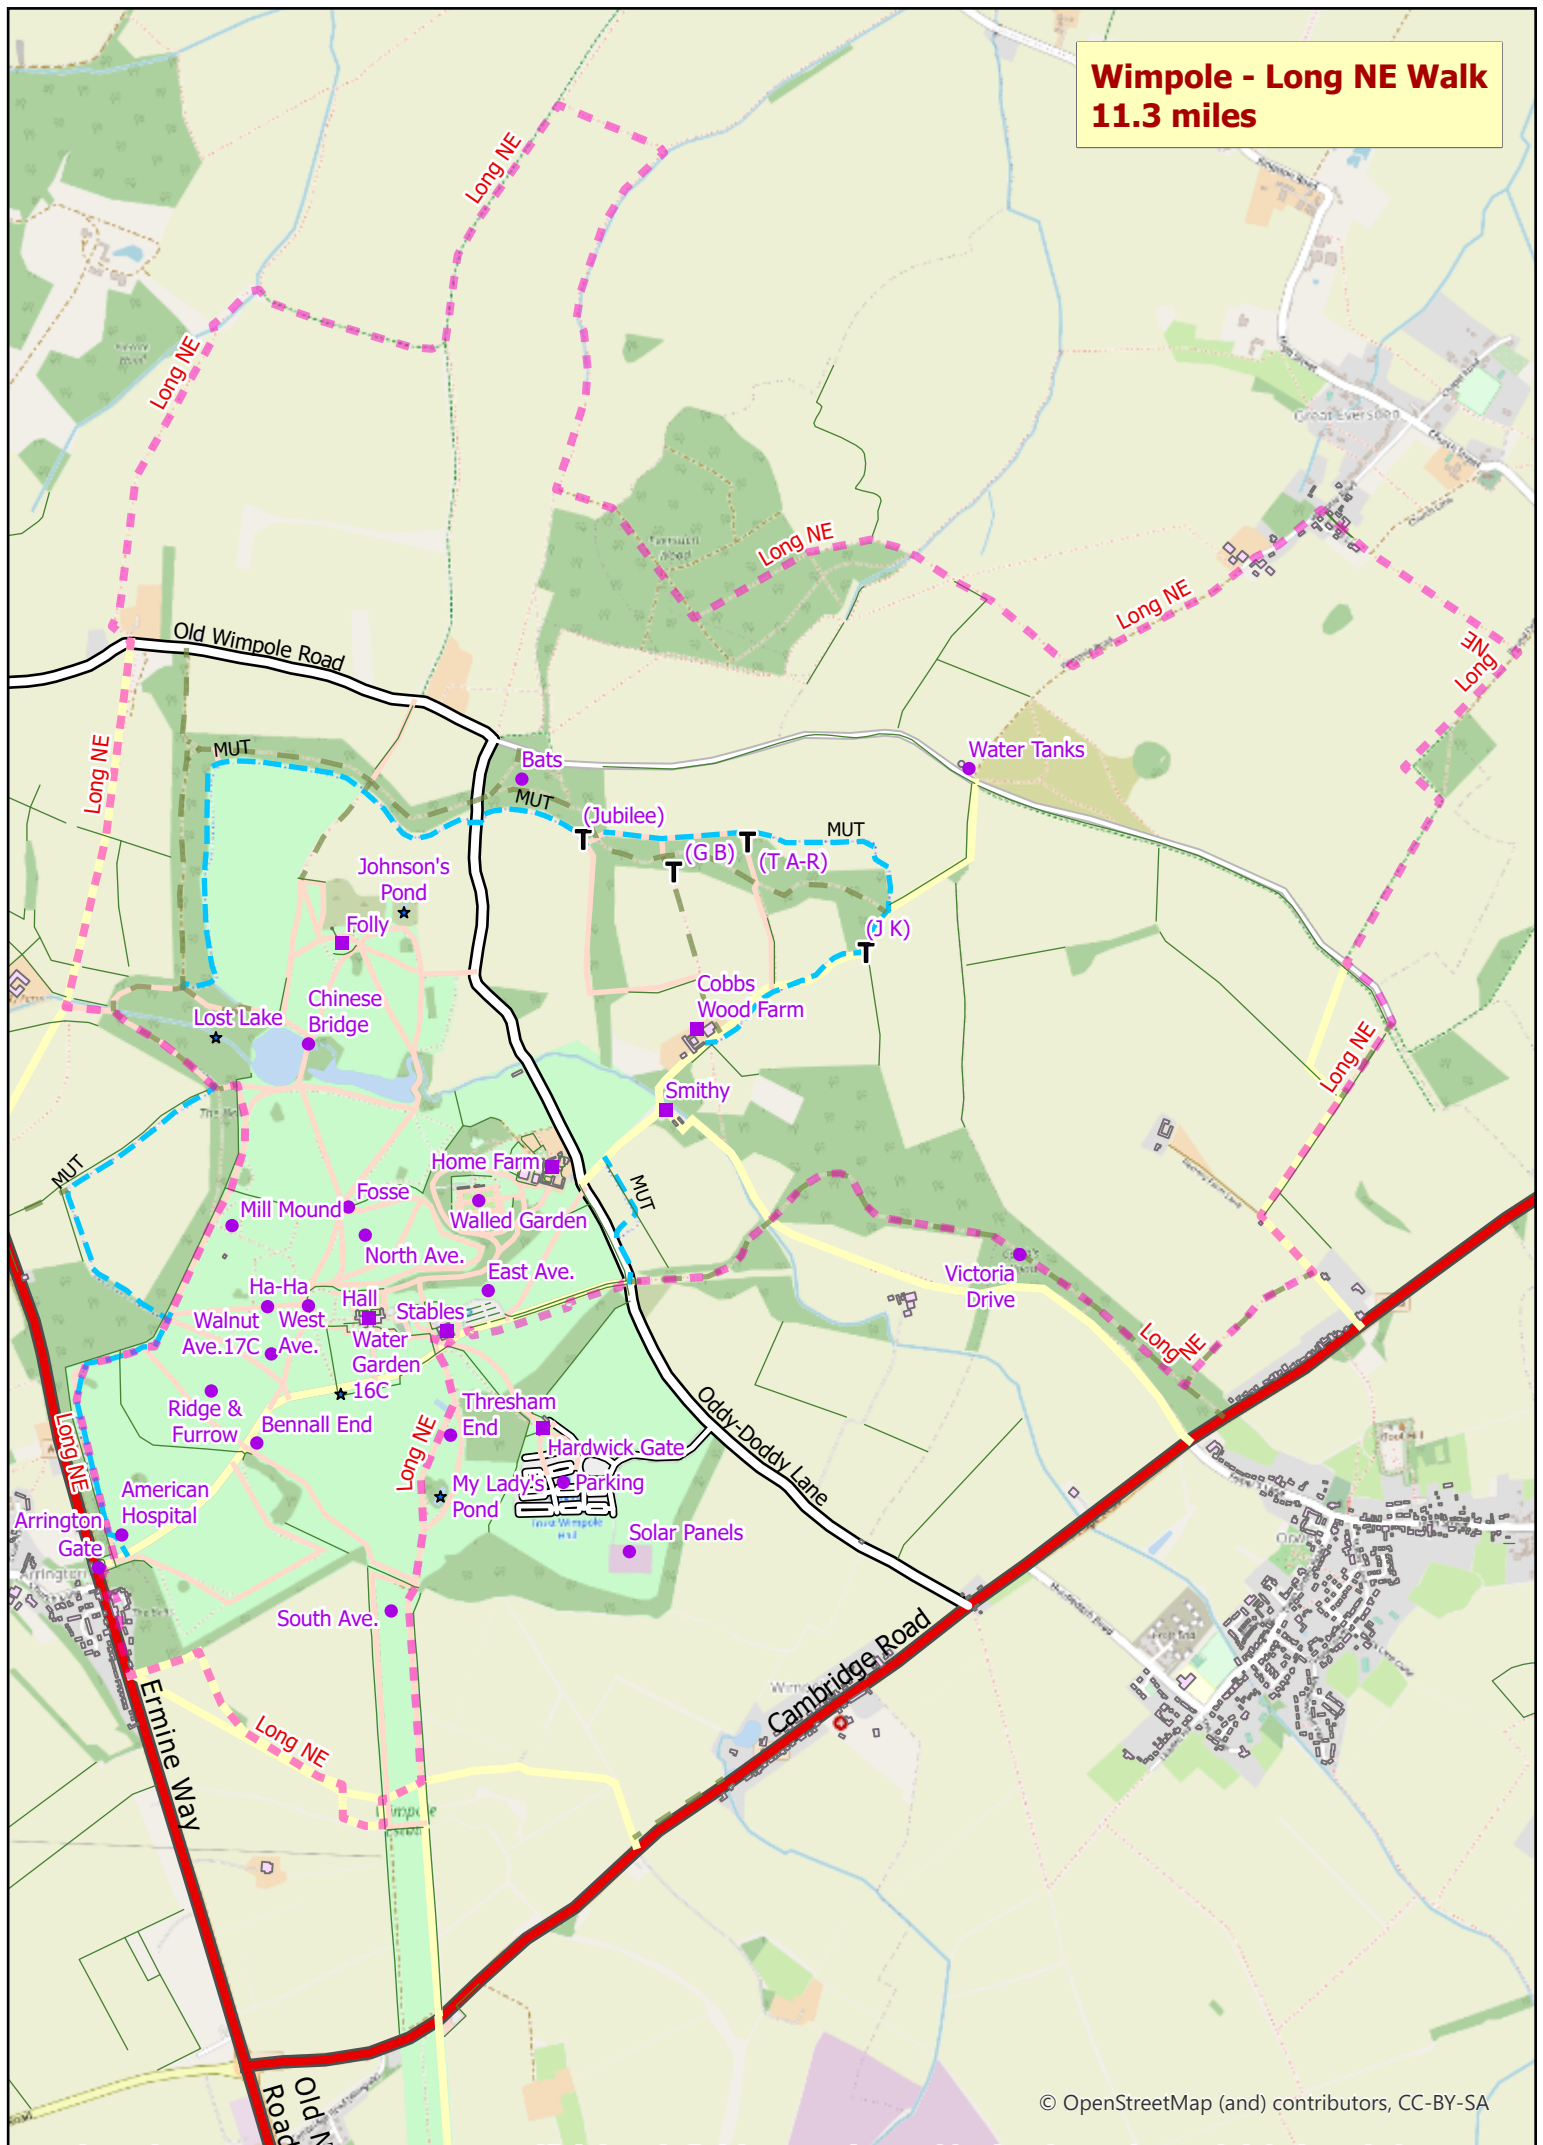

**Wimpole - Long NE Walk
11.3 miles**

© OpenStreetMap (and) contributors, CC-BY-SA