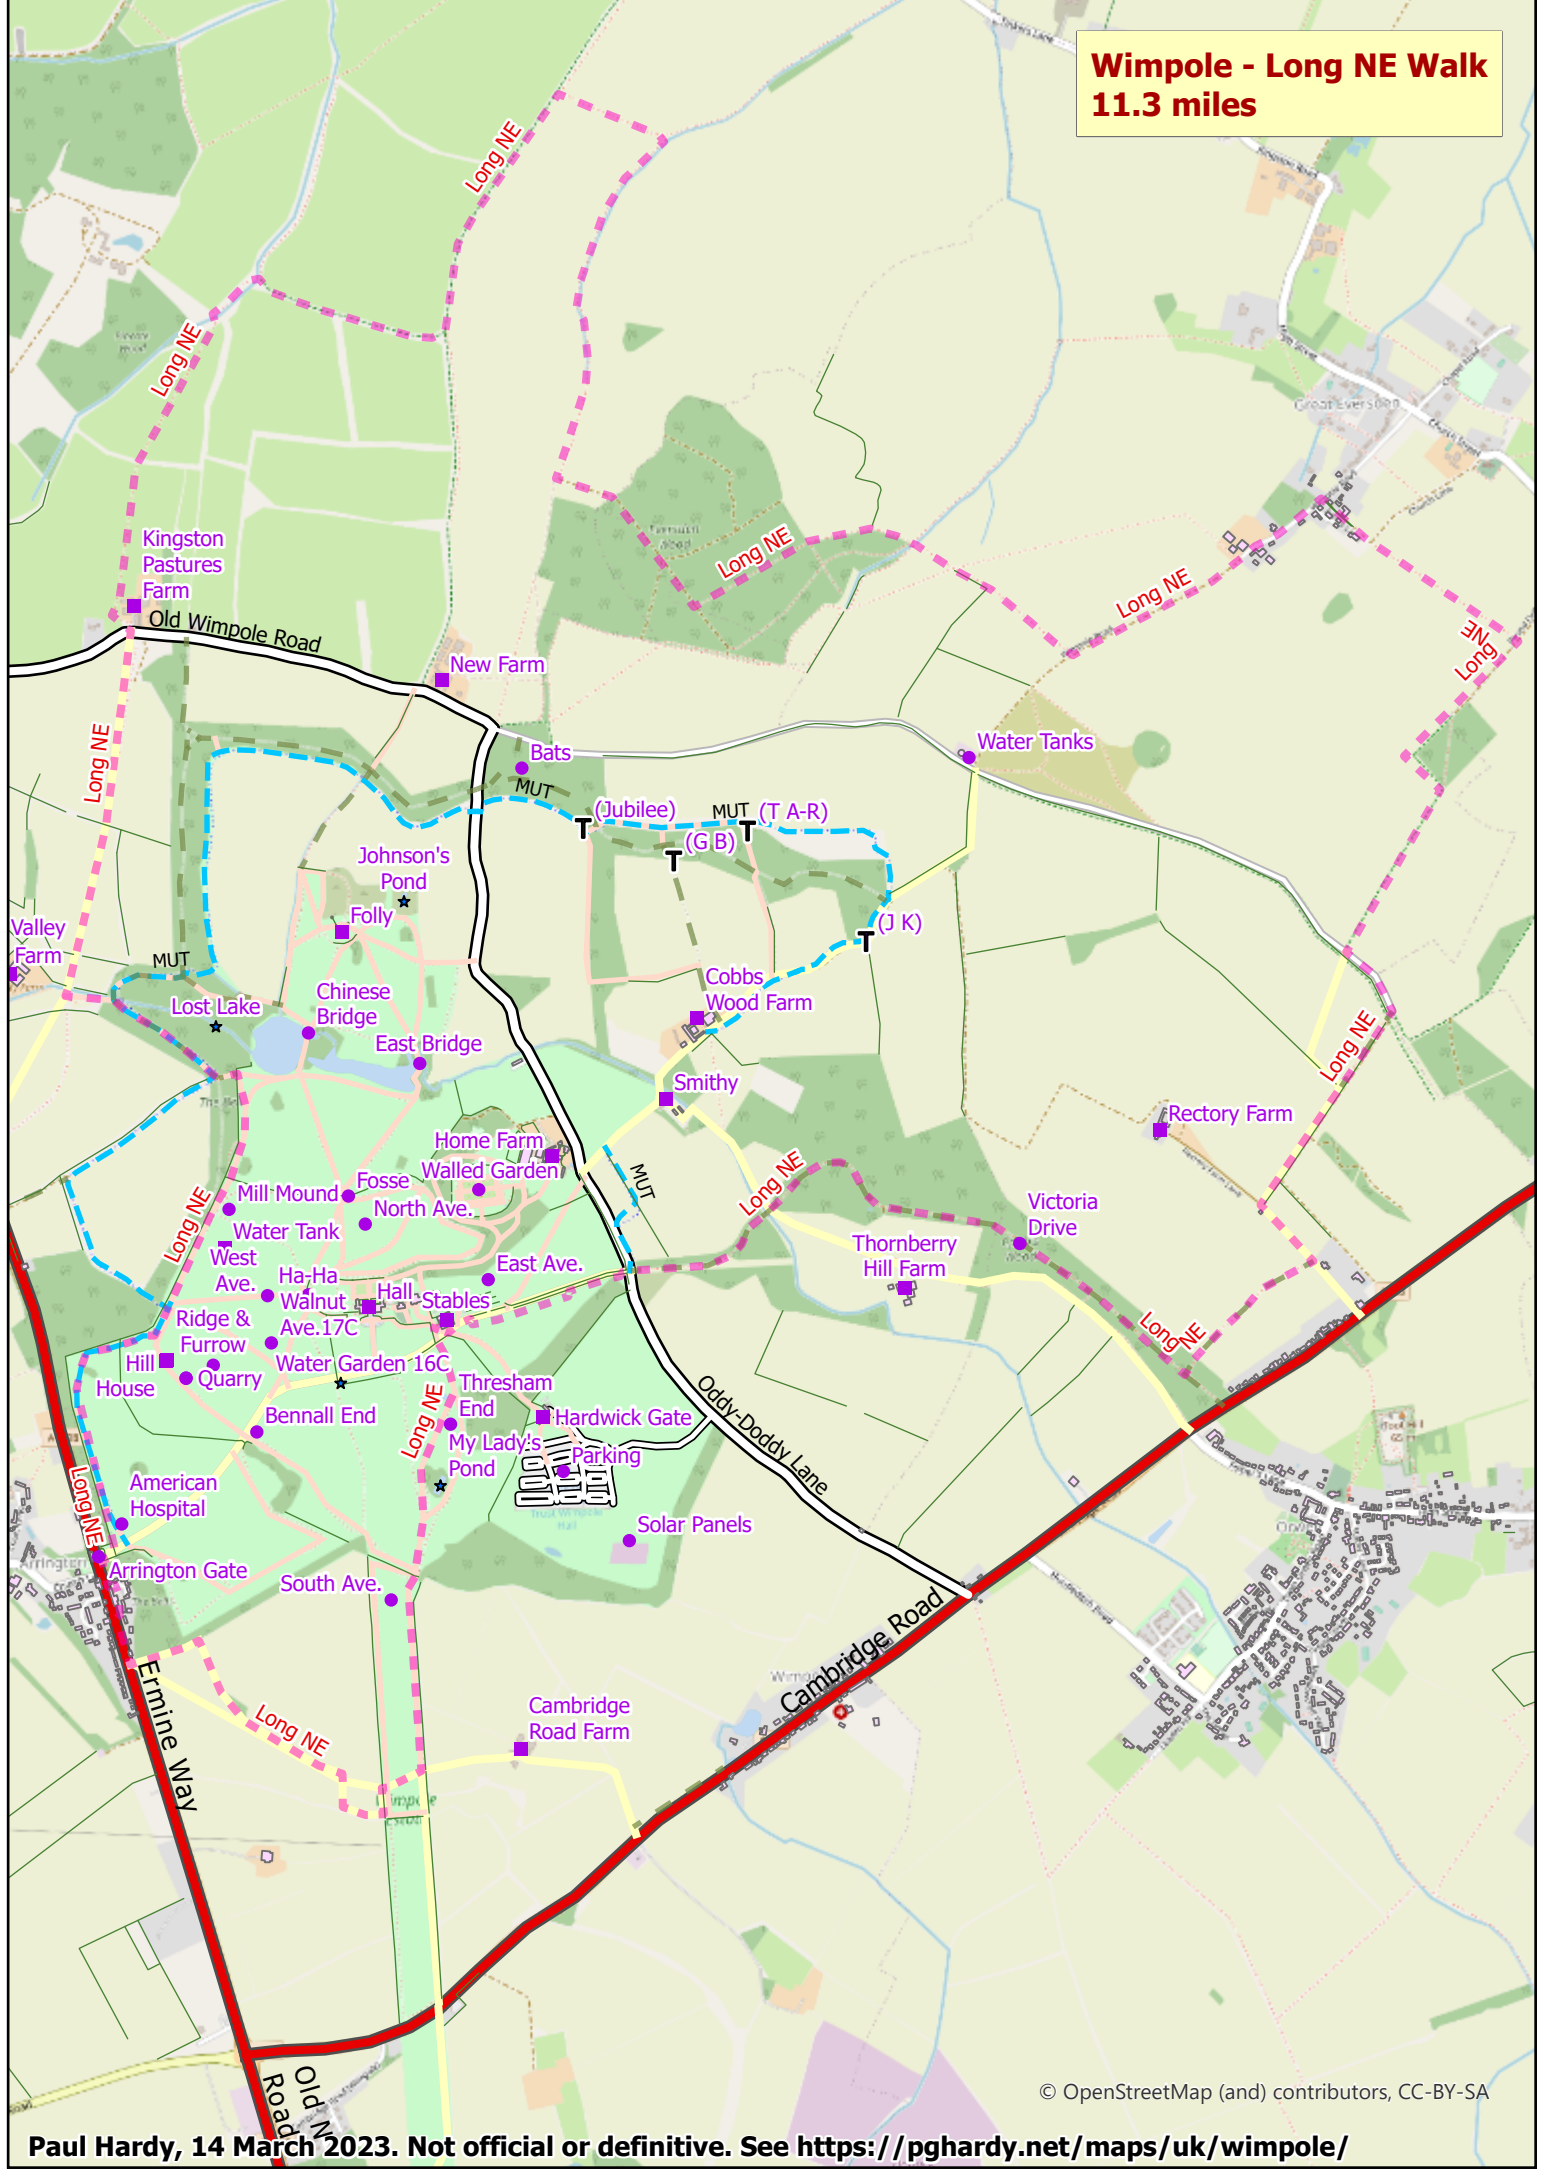

**Wimpole - Long NE Walk  
11.3 miles**

© OpenStreetMap (and) contributors, CC-BY-SA