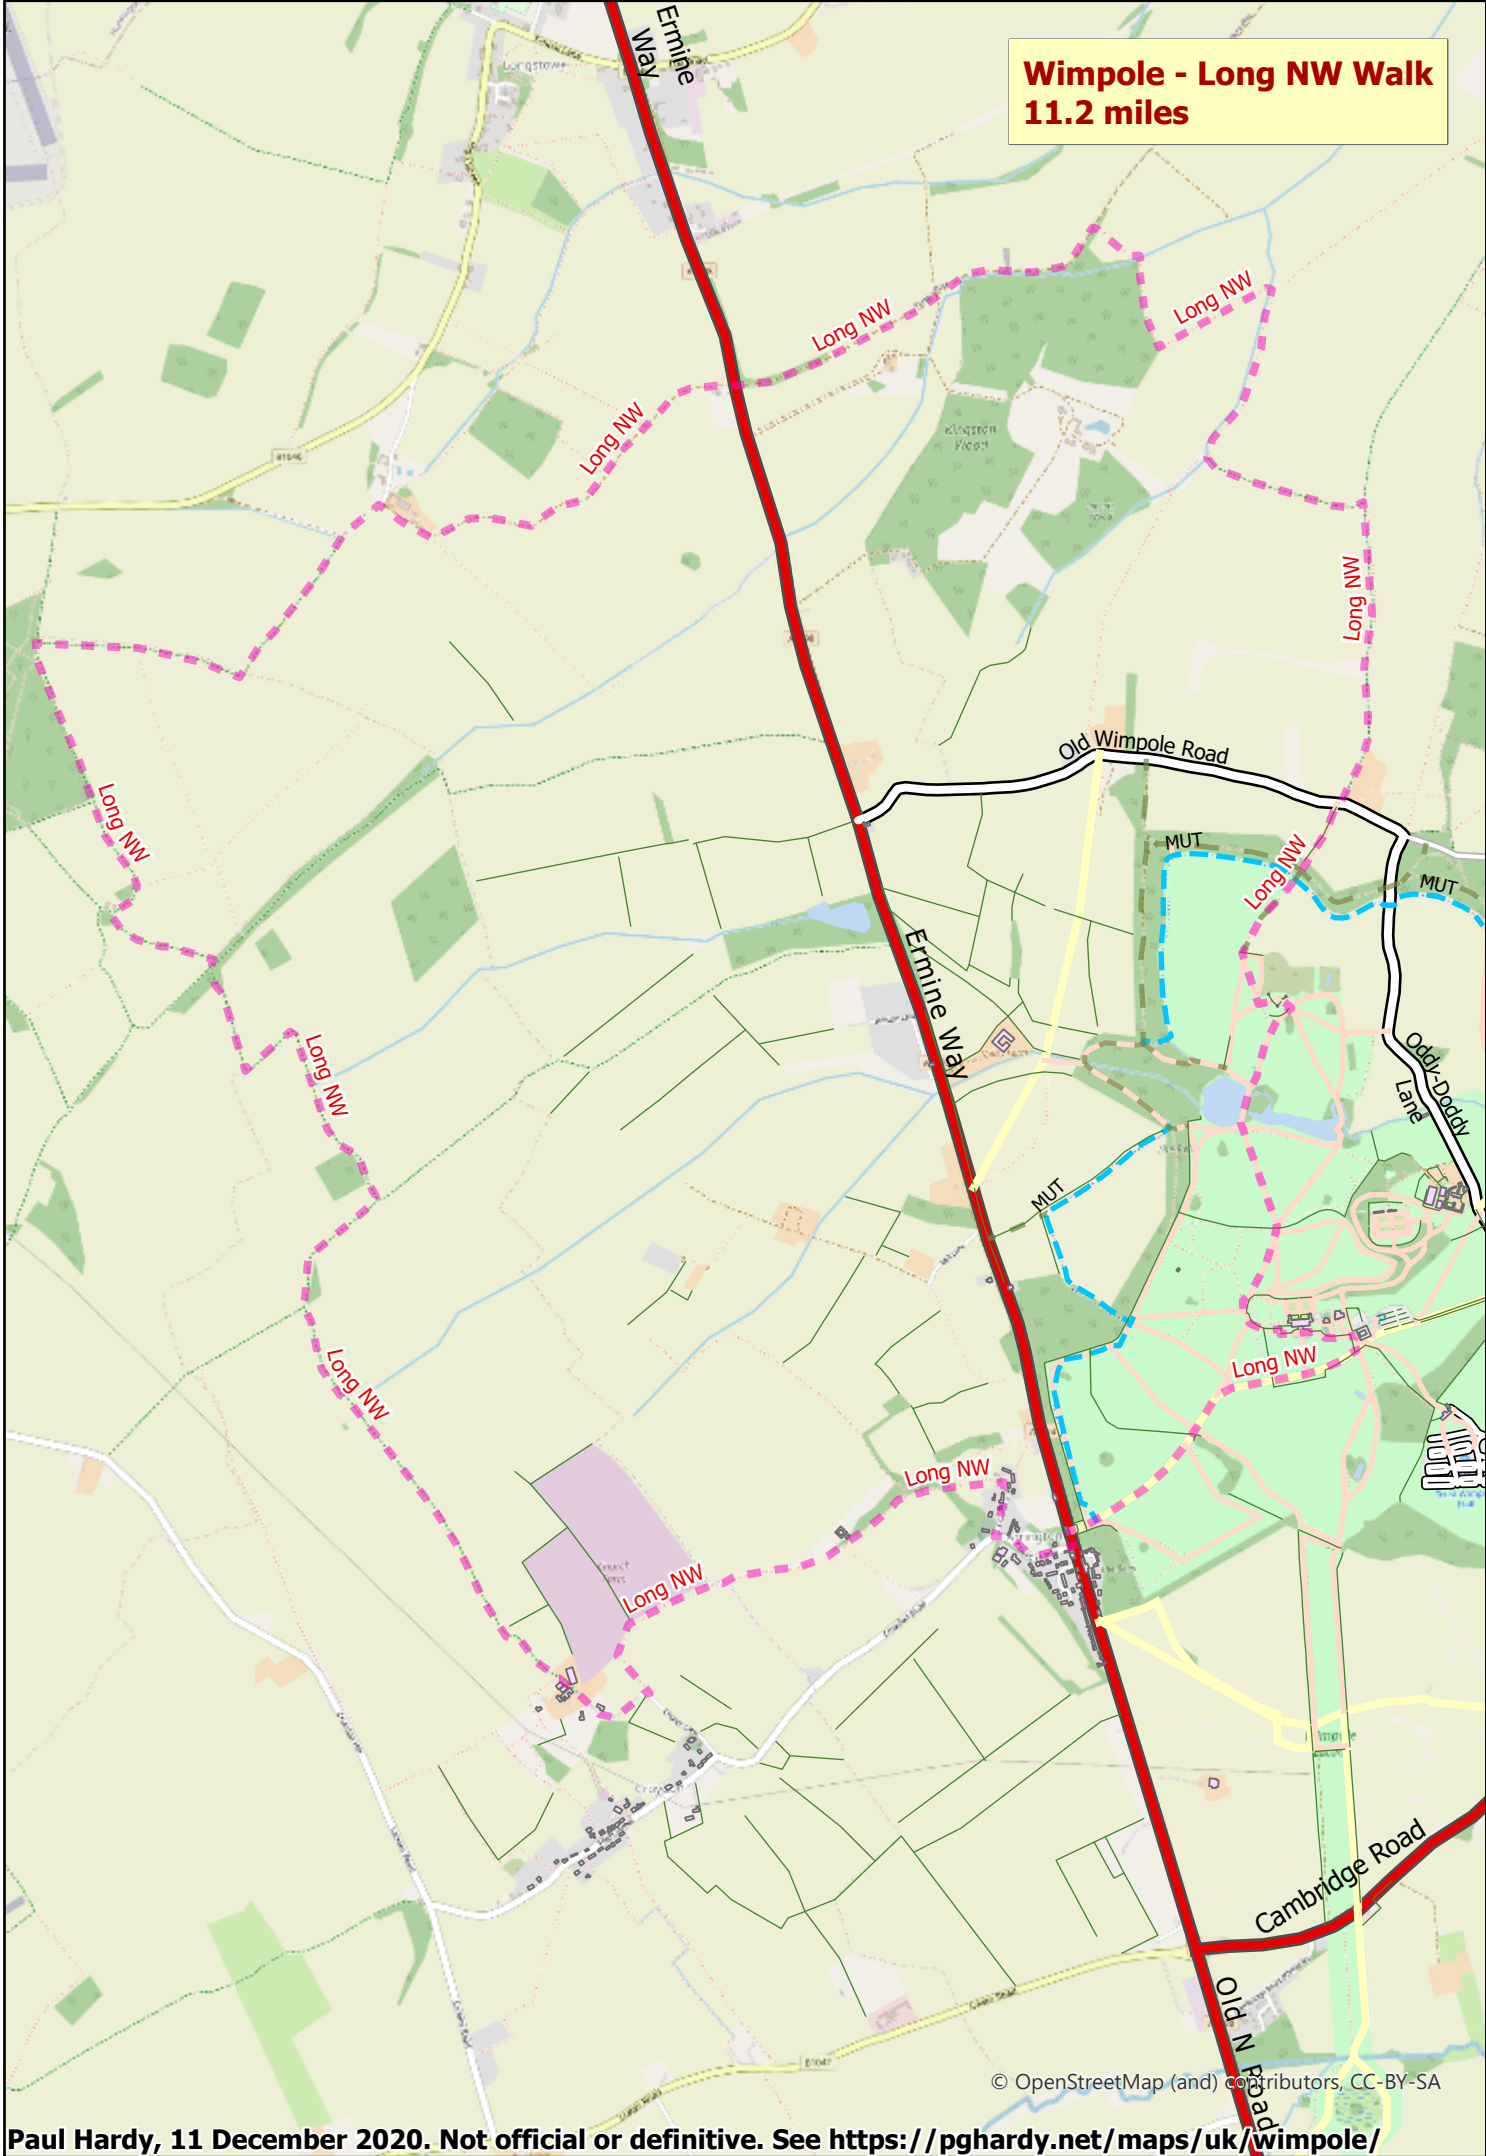

**Wimpole - Long NW Walk
11.2 miles**

© OpenStreetMap (and) contributors, CC-BY-SA