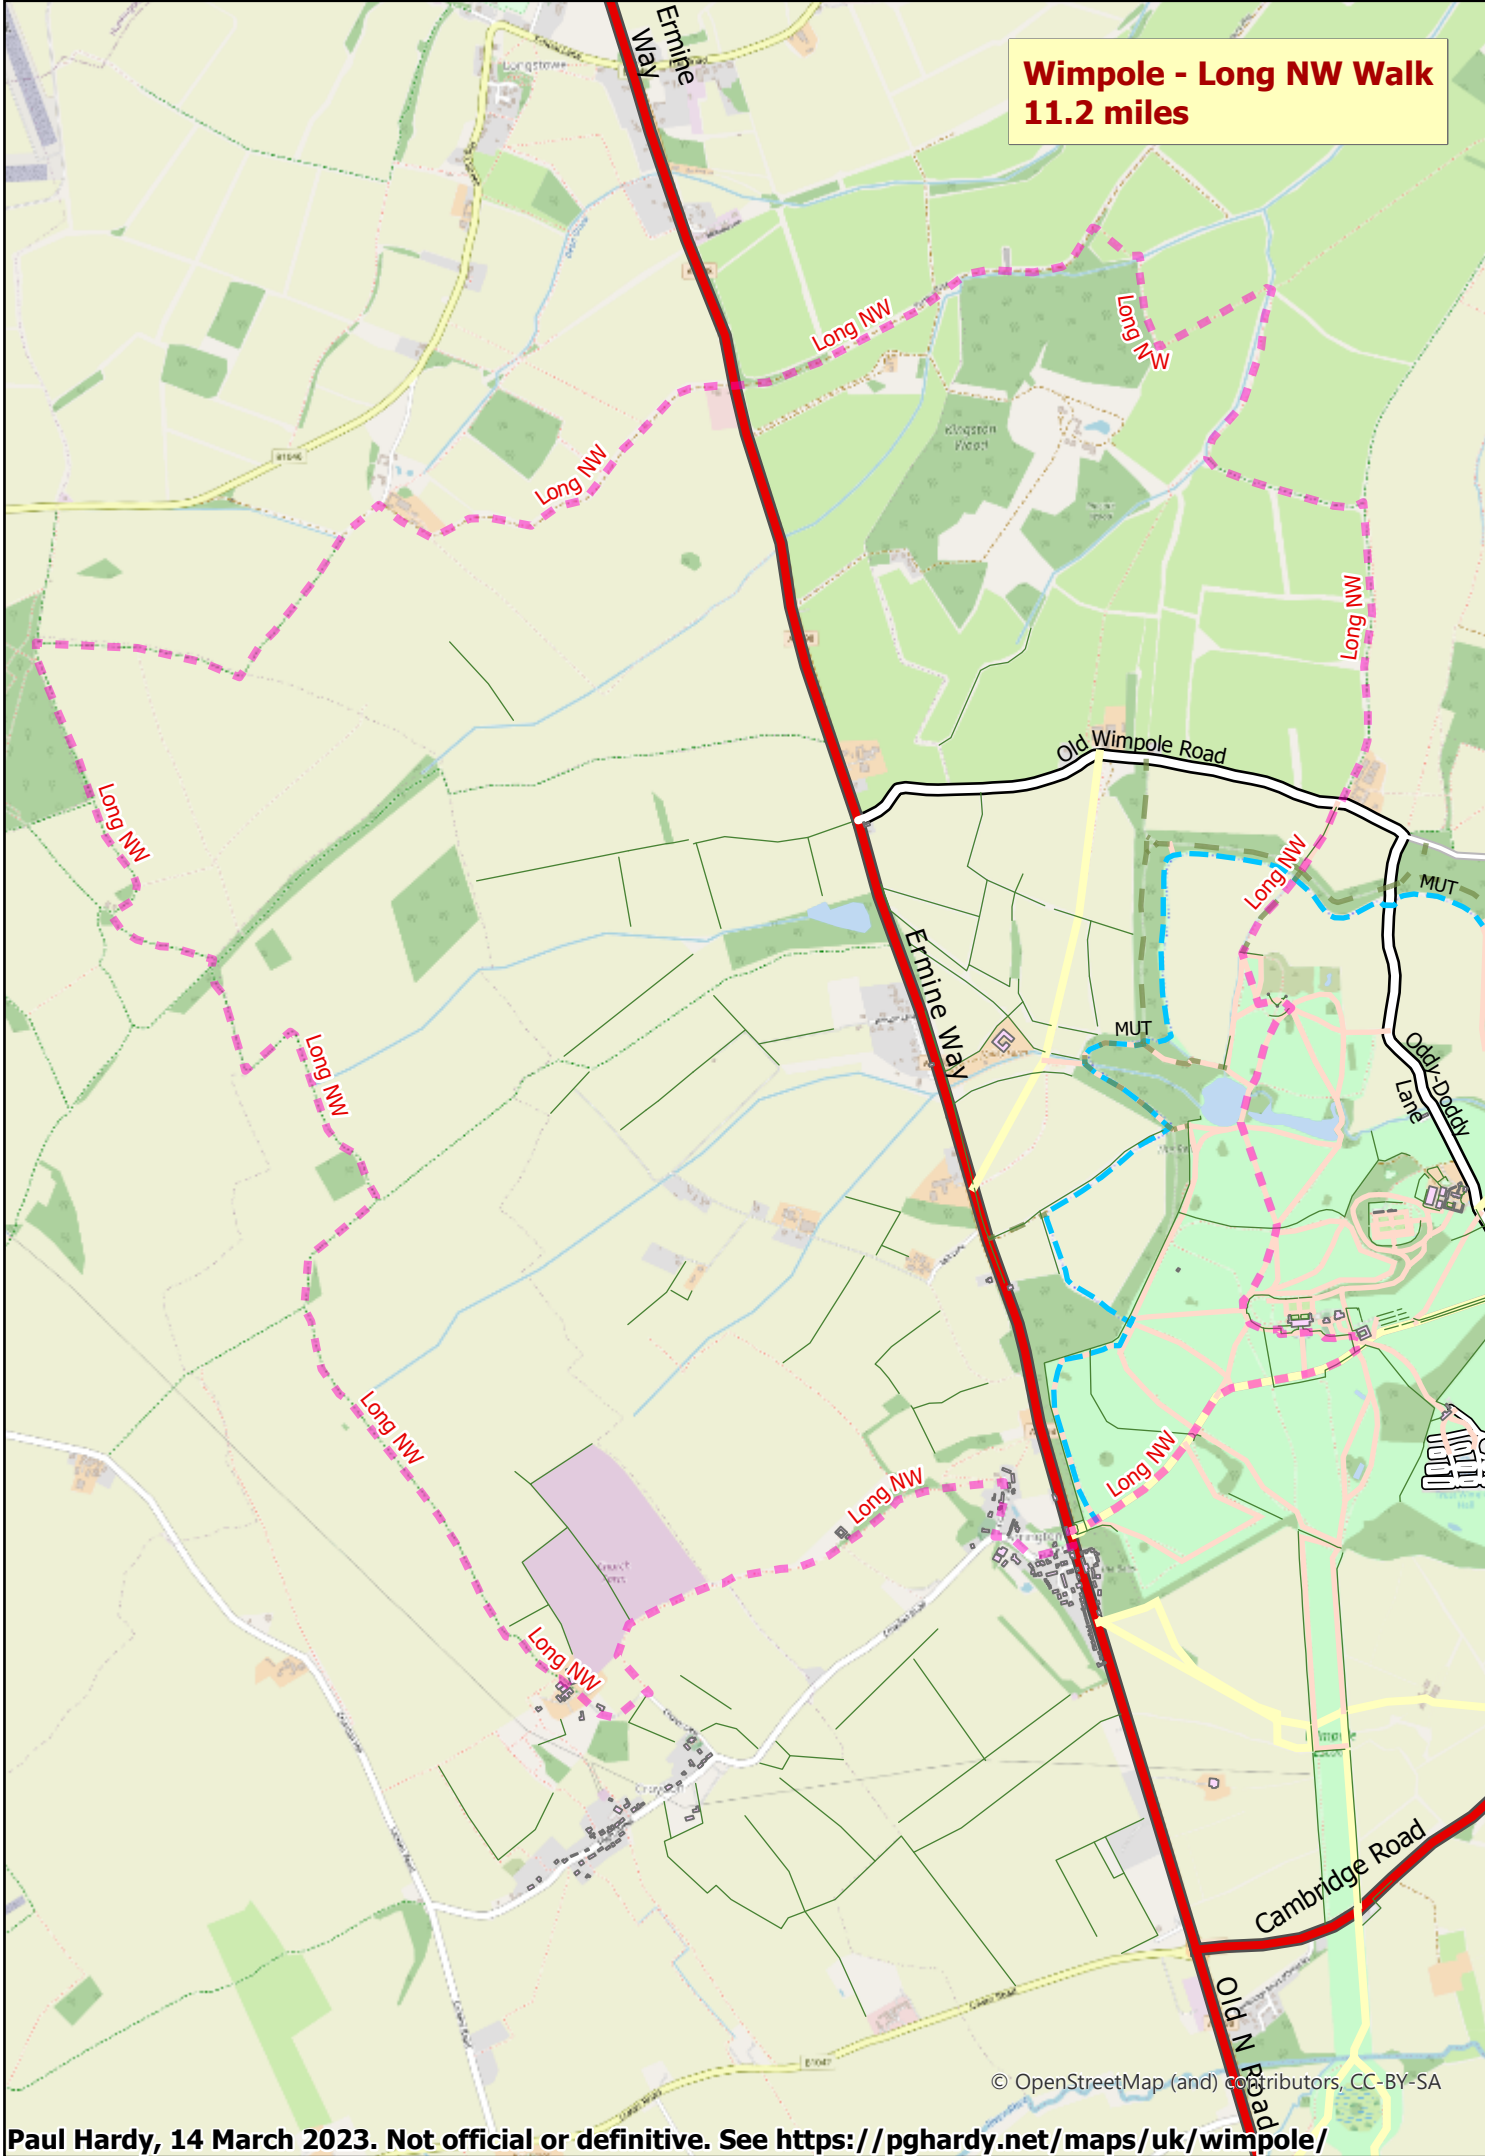

**Wimpole - Long NW Walk
11.2 miles**

© OpenStreetMap (and) contributors, CC-BY-SA