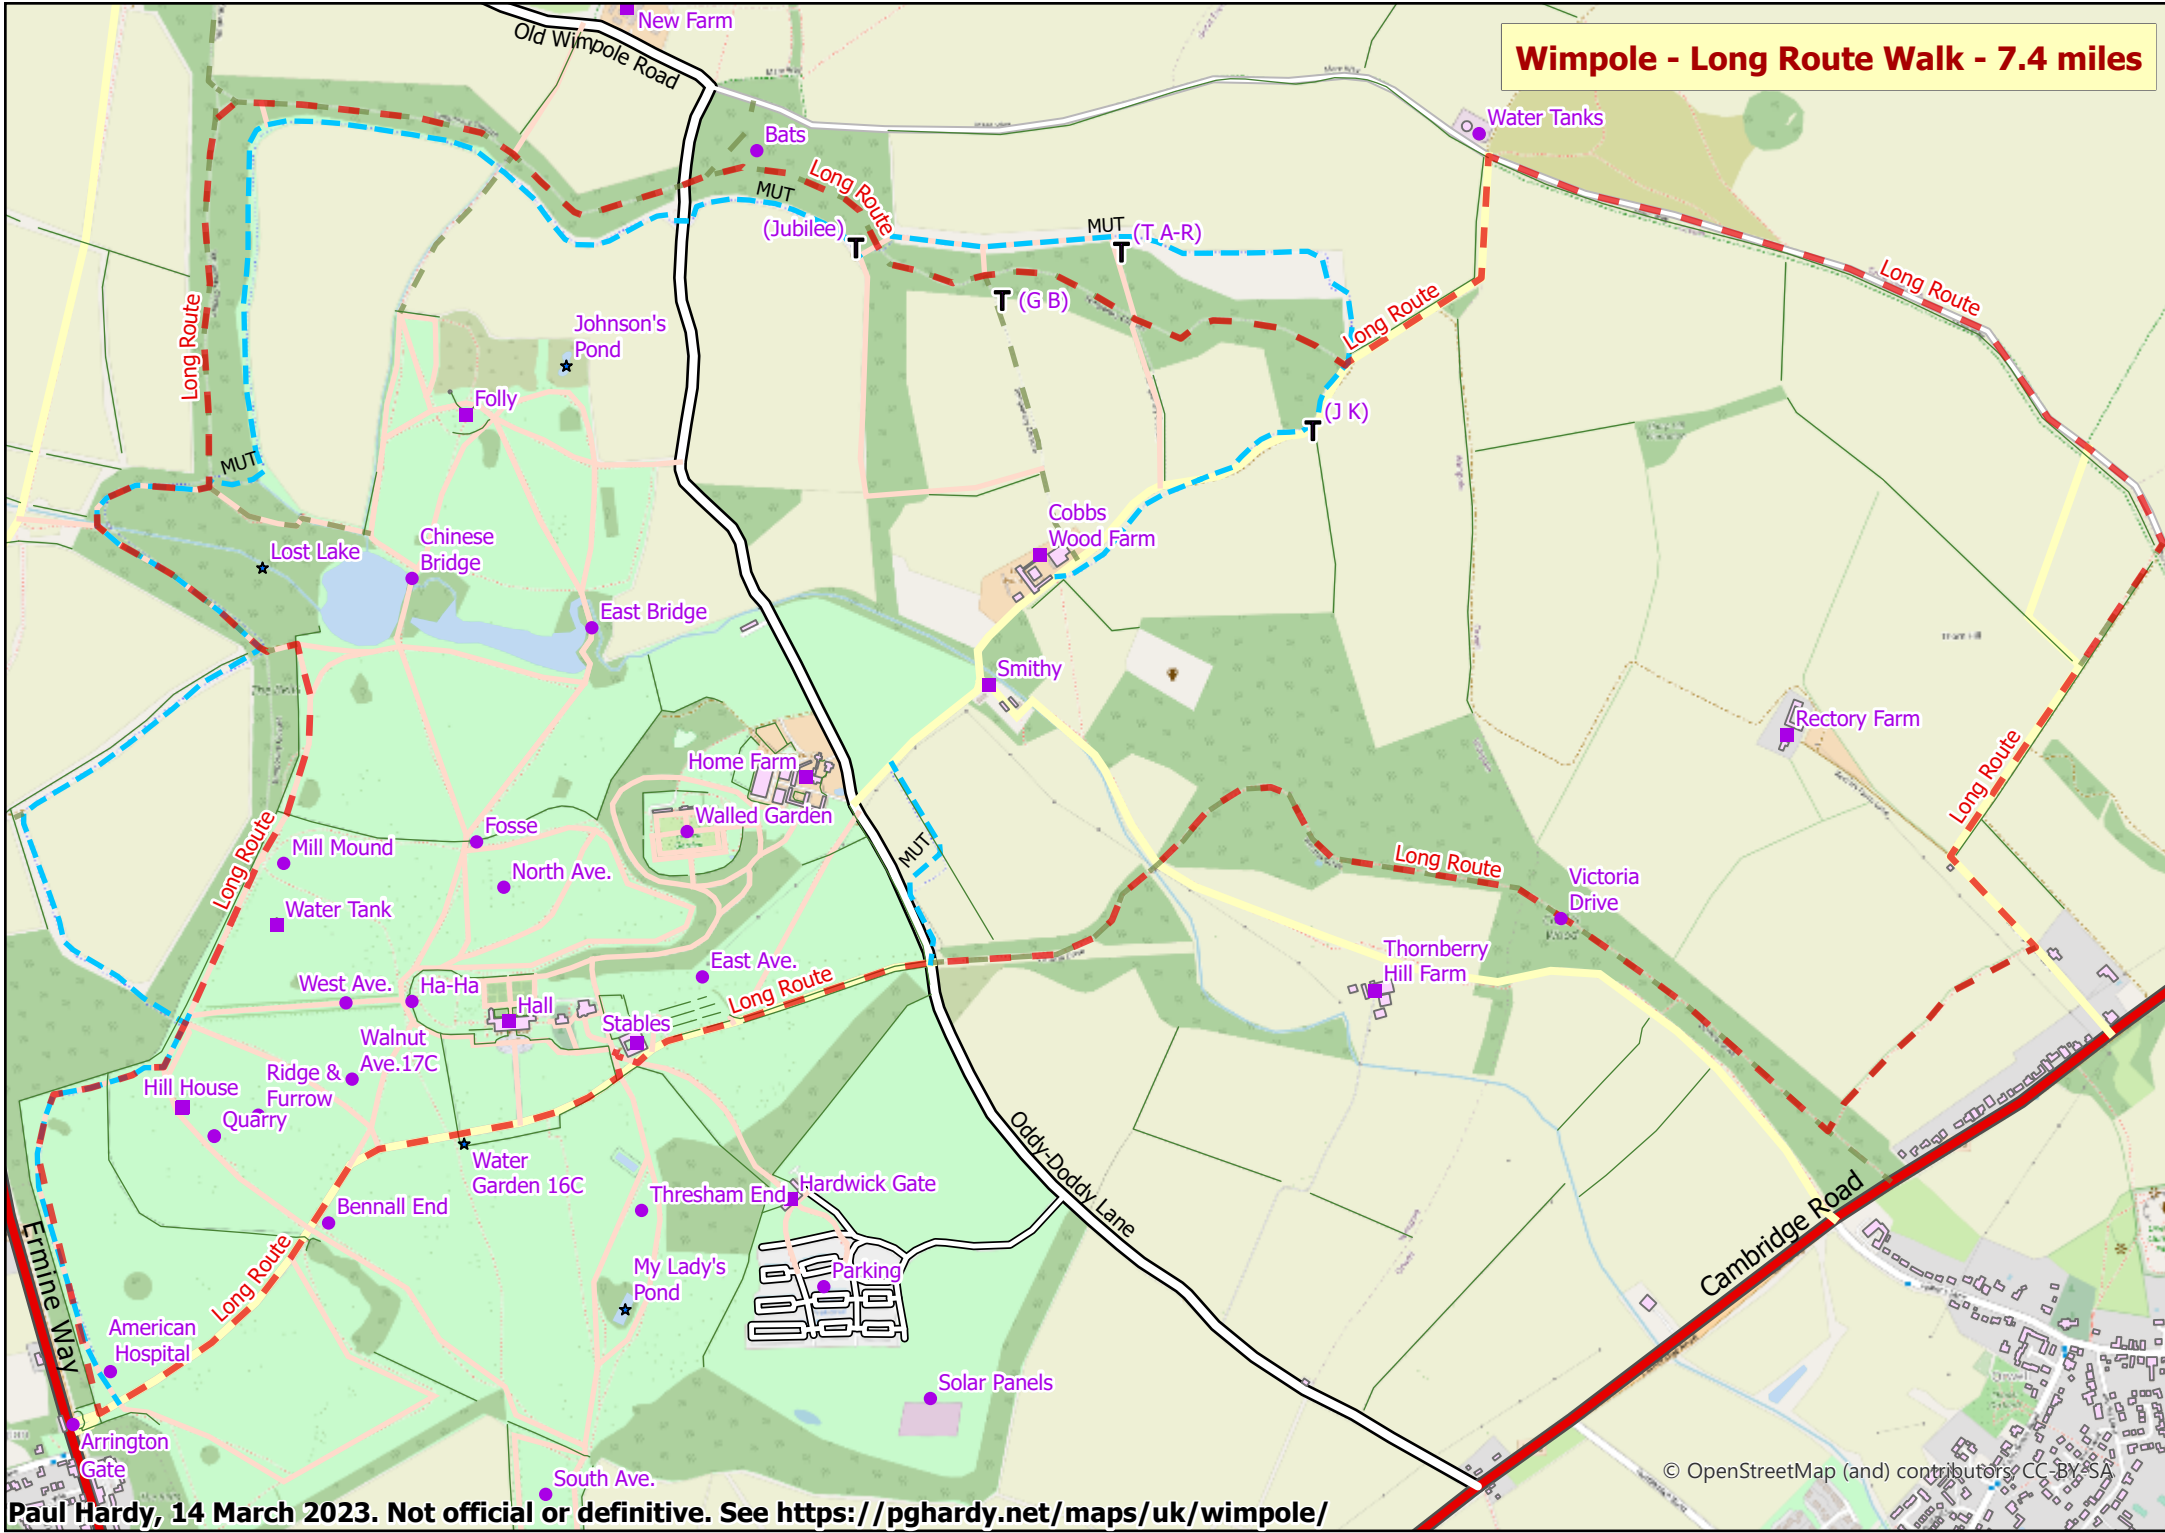

Wimpole - Long Route Walk - 7.4 miles

© OpenStreetMap (and) contributors CC-BY-SA