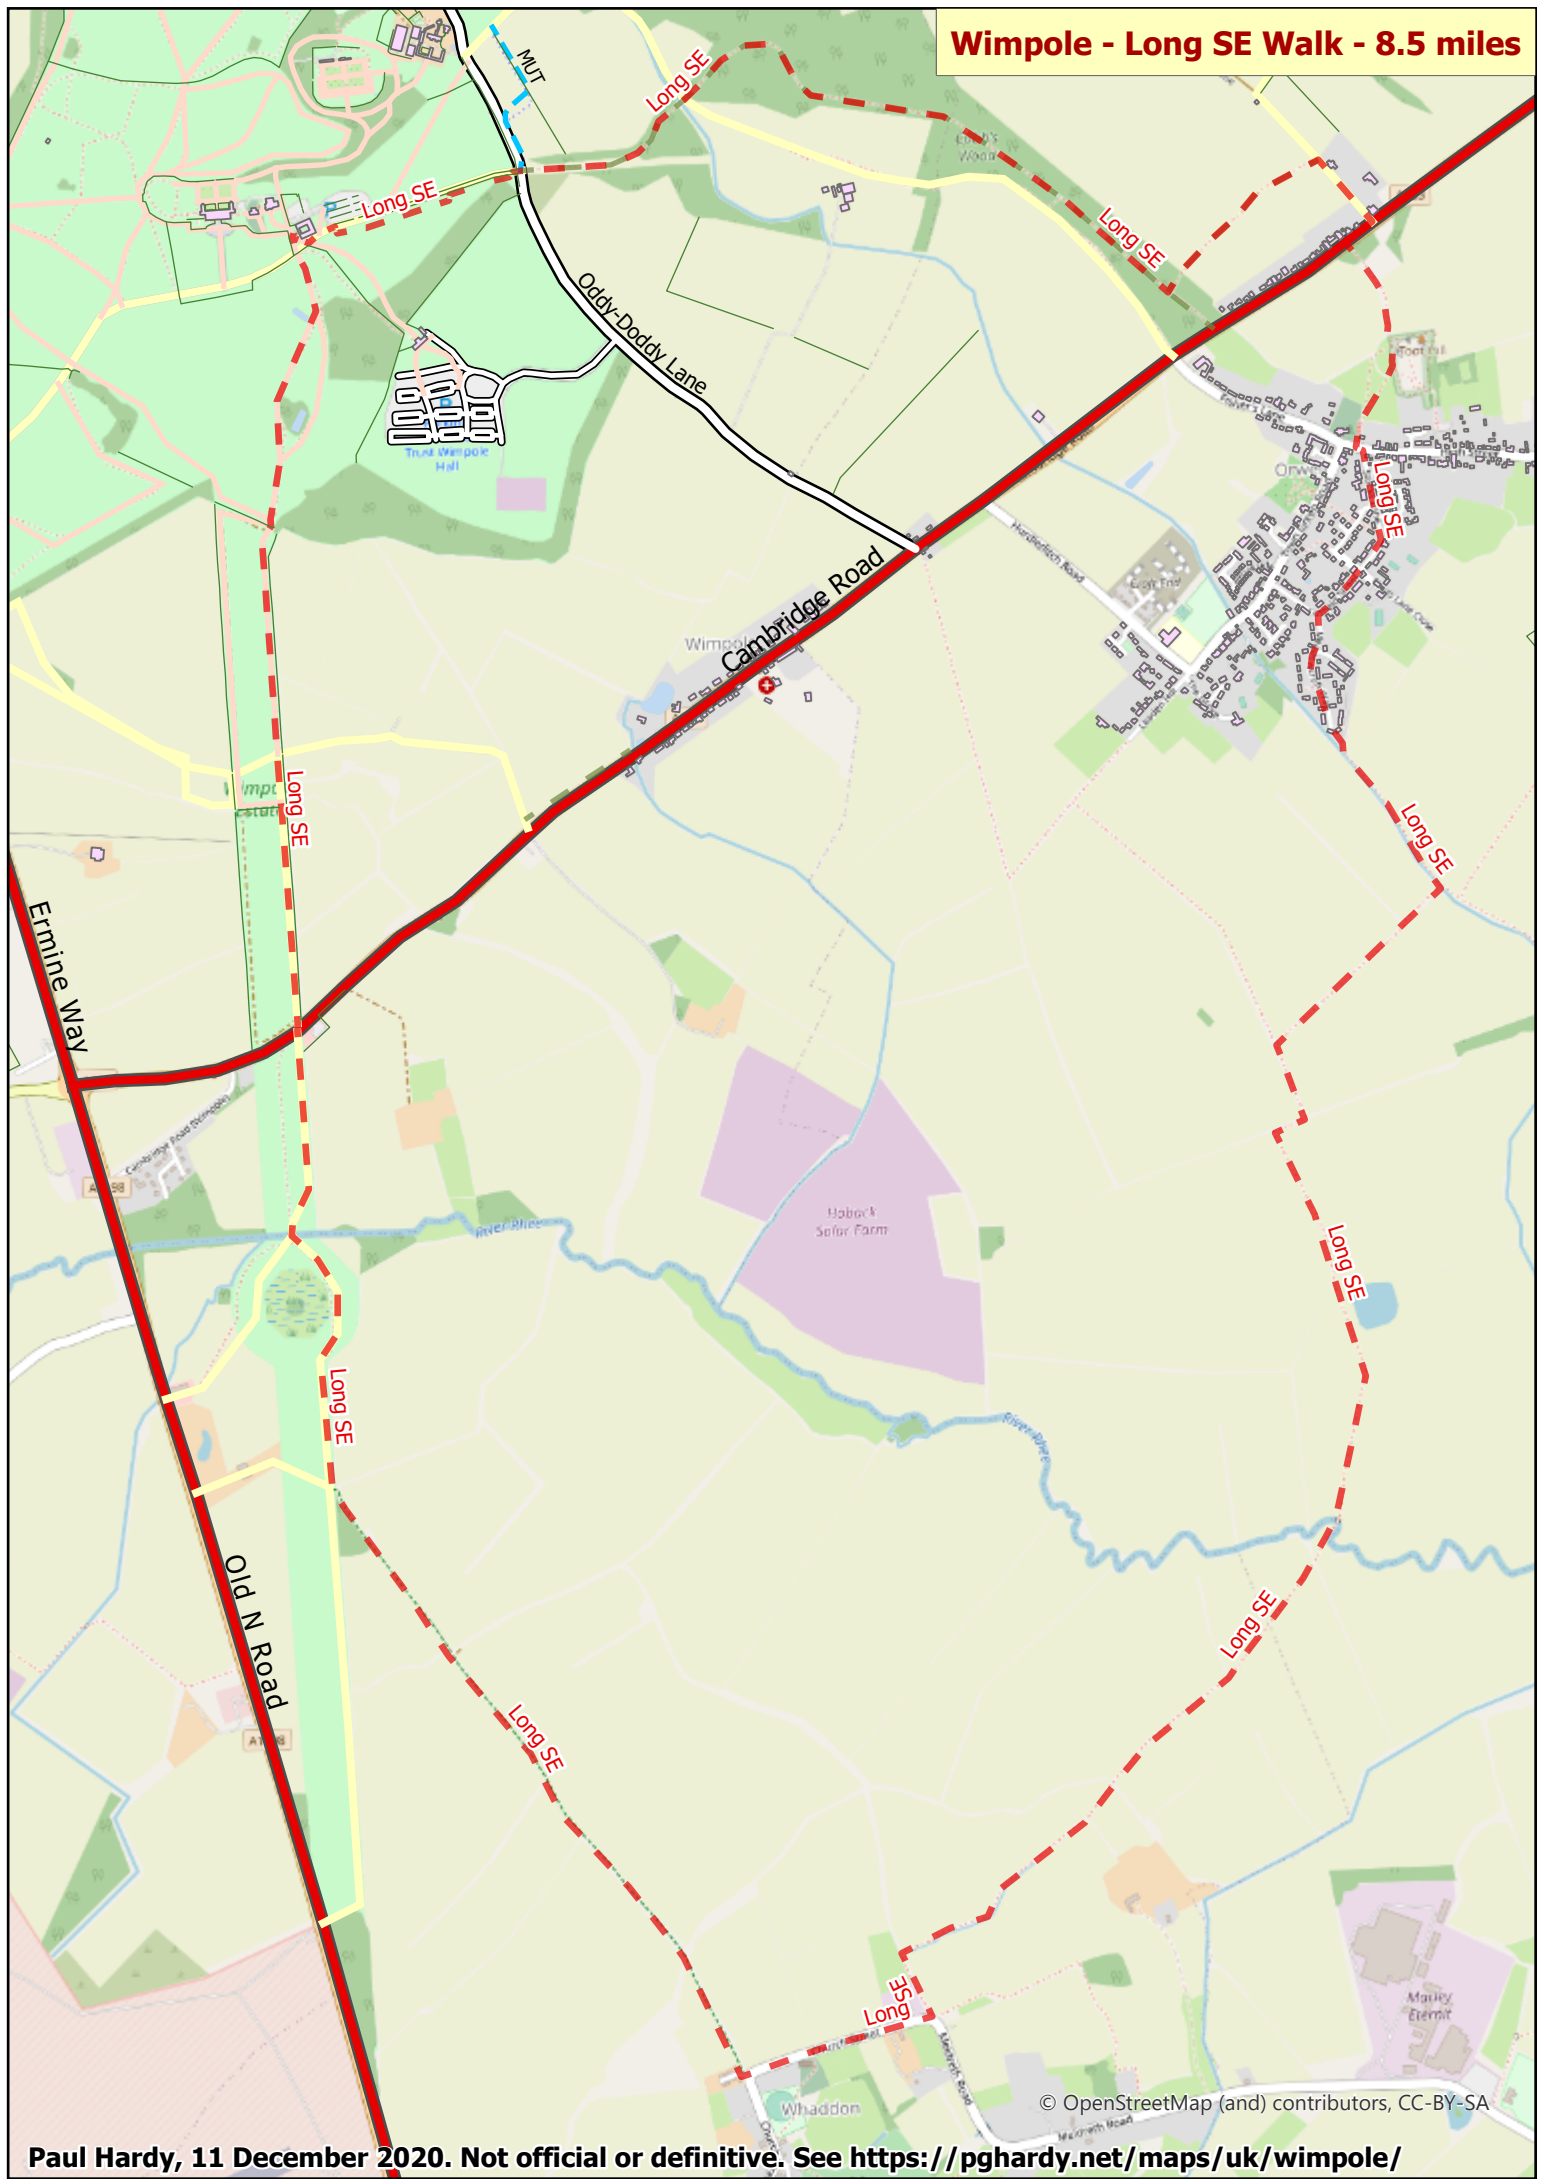

**Wimpole - Long SE Walk - 8.5 miles**

© OpenStreetMap (and) contributors, CC-BY-SA